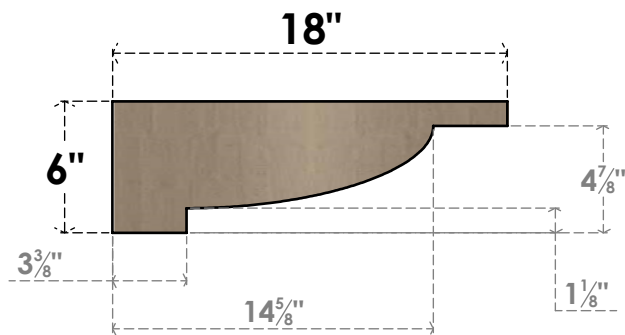

ITEM NUMBER: CORU03X18X06ALPRCPR

3"W X 18"D X 6"H SERIES 3 THIN ALPINE ROUGH CEDAR TIMBERTHANE FAUX WOOD CORBEL, PRIMED

SIDE PROFILE

FRONT PROFILE

ISOMETRIC

EKENA MILLWORK
2300 WEST MAIN ST.
CLARKSVILLE, TX 75426
TOLL FREE: 866-607-0453
WWW.EKENAMILLWORK.COM

NOTES

1. INSTALLATION TO BE COMPLETED IN ACCORDANCE WITH MANUFACTURER'S SPECIFICATIONS.
2. DRAWING MAY NOT BE TO SCALE
3. THIS DRAWING IS INTENDED FOR DESIGN AND PLANNING PURPOSES ONLY.
4. ALL INFORMATION CONTAINED HEREIN WAS CURRENT AT THE TIME OF DEVELOPMENT BUT MUST BE REVIEWED AND APPROVED BY THE PRODUCT MANUFACTURER TO BE CONSIDERED ACCURATE.
5. TIMBERTHANE ARCHITECTURAL PRODUCTS ARE MADE FROM HIGH DENSITY URETHANE AND COME FACTORY PRIMED