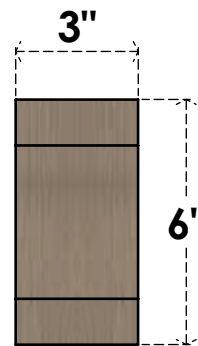

ITEM NUMBER: CORU03X18X06ALPRCPR

3"W X 18"D X 6"H SERIES 3 THIN ALPINE ROUGH CEDAR TIMBERTHANE FAUX WOOD CORBEL, PRIMED

SIDE PROFILE

FRONT PROFILE

ISOMETRIC

EKENA MILLWORK
2300 WEST MAIN ST.
CLARKSVILLE, TX 75426
TOLL FREE: 866-607-0453
WWW.EKENAMILLWORK.COM