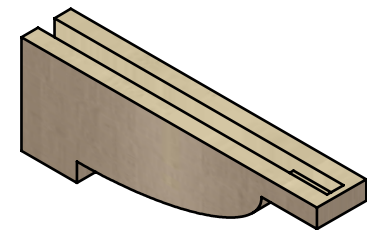

ITEM NUMBER: CORU03X18X06ALPRCPR

3"W X 18"D X 6"H SERIES 3 THIN ALPINE ROUGH CEDAR TIMBERTHANE FAUX WOOD CORBEL, PRIMED

SIDE PROFILE

FRONT PROFILE

ISOMETRIC

EKENA MILLWORK
2300 WEST MAIN ST.
CLARKSVILLE, TX 75426
TOLL FREE: 866-607-0453
WWW.EKENAMILLWORK.COM

NOTES

1. INSTALLATION TO BE COMPLETED IN ACCORDANCE WITH MANUFACTURER'S SPECIFICATIONS.
2. DRAWING MAY NOT BE TO SCALE
3. THIS DRAWING IS INTENDED FOR DESIGN AND PLANNING PURPOSES ONLY.
4. ALL INFORMATION CONTAINED HEREIN WAS CURRENT AT THE TIME OF DEVELOPMENT BUT MUST BE REVIEWED AND APPROVED BY THE PRODUCT MANUFACTURER TO BE CONSIDERED ACCURATE.
5. TIMBERTHANE ARCHITECTURAL PRODUCTS ARE MADE FROM HIGH DENSITY URETHANE AND COME FACTORY PRIMED