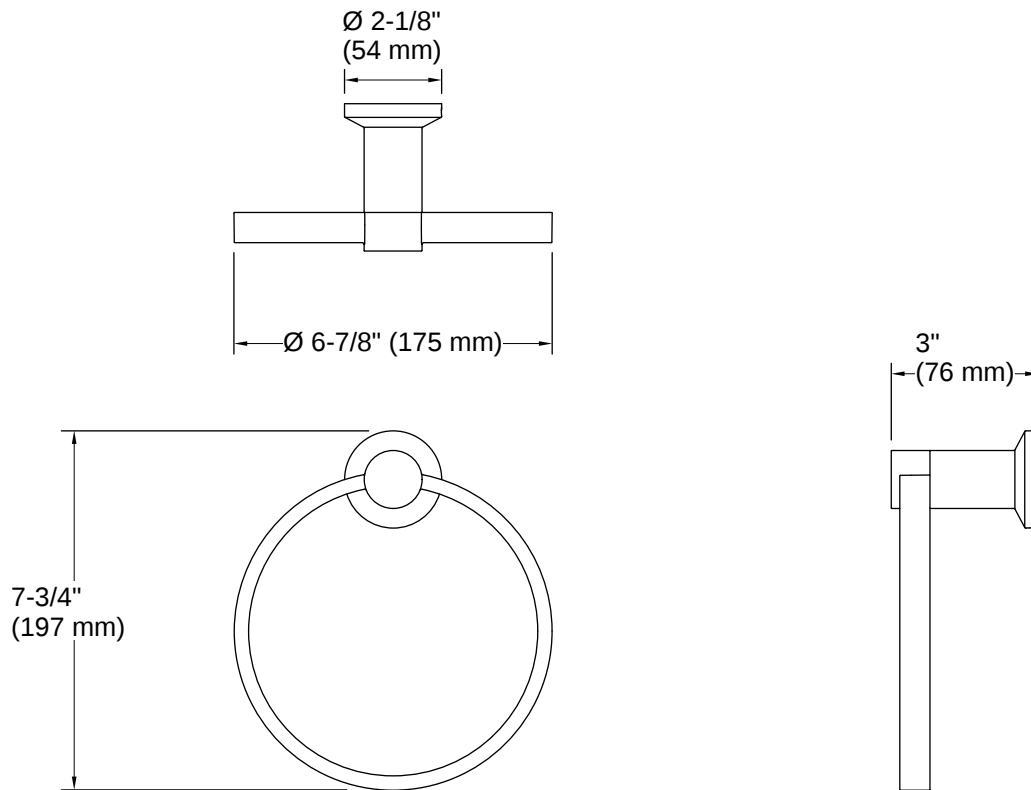

Installation

- Easy installation – no special tools required
- Installation hardware and template included

Installation Notes

Install this product according to the installation instructions.