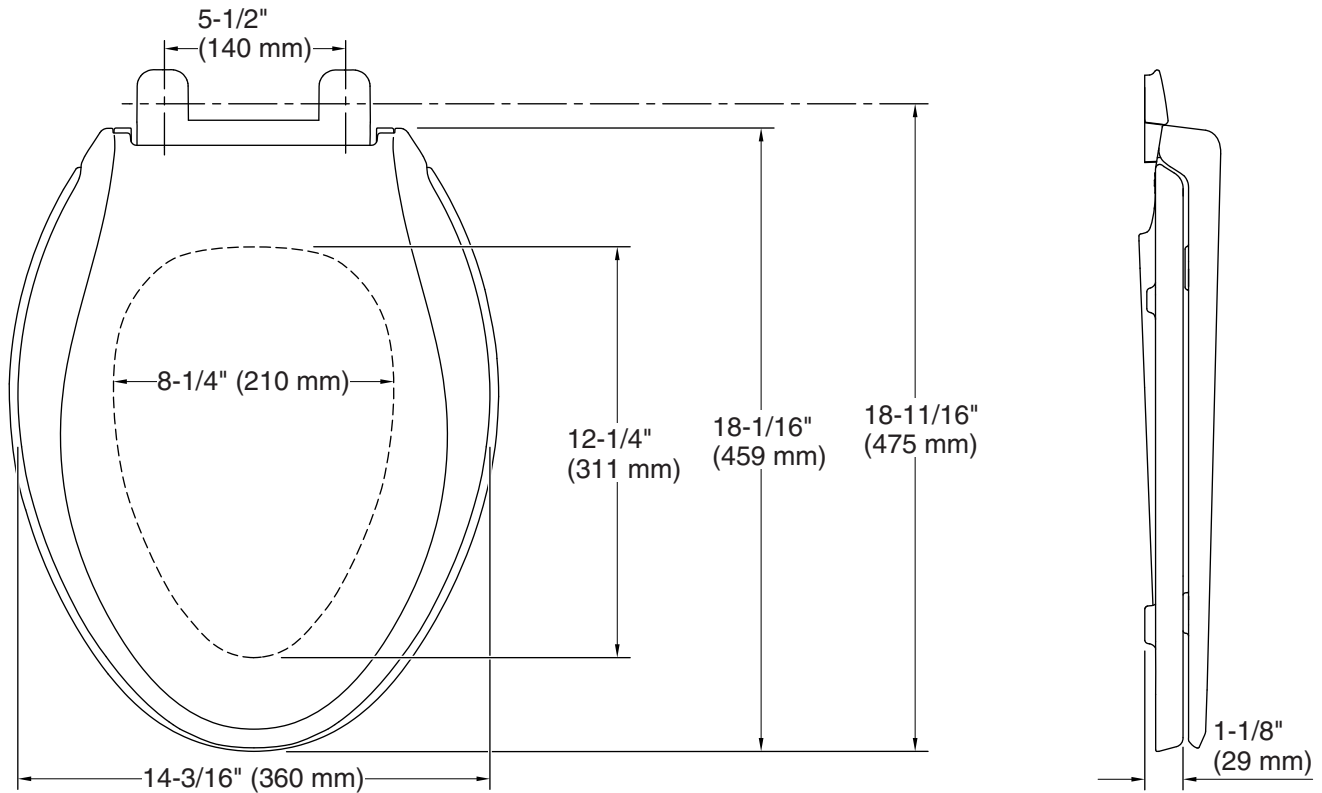

Features

- Grip-Tight installation hardware makes it easy to fasten the seat – everything is done from above the bowl
- ReadyLatch® hinge provides a positive lock/unlock latch to securely hold seat in position, yet seat easily removes for cleaning or adjusting fit
- Quiet-Close™ elongated lid and seat prevents slamming
- Grip-Tight bumpers hold seat firmly in place
- Contoured seat for user comfort
- Color-matched plastic hinges
- Fits most elongated toilets

Color	Code	Description
	0	White
	96	Biscuit
	47	Almond
	NY	Dune
	95	Ice™ Grey
	G9	Sandbar
	K4	Cashmere
	58	Thunder™ Grey
	7	Black Black™

Technical Information

All product dimensions are nominal.

Seat shape type: Elongated
Seat front type: Closed-front
Seat-mounting holes: 5-1/2" (140 mm)