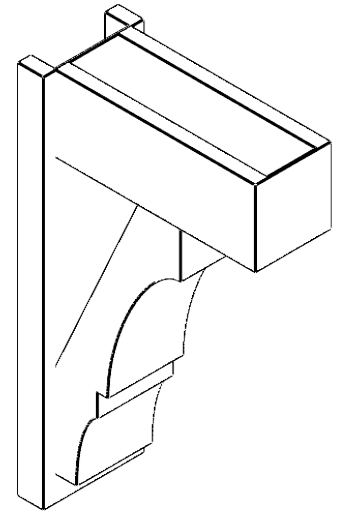

ITEM NUMBER: OUTUROC060X080X18000X30000X060X020X060BOA44RCPR

6"W TOP X 8"W BACK X 18"D X 30"H X 6"T TOP X 2"T BACK TIMBERTHANE ROUGH CEDAR BALBOA FAUX WOOD OPEN OUTLOOKER, BLOCK TOP AND BACK, 6"W CLOSED BRACE, PRIMED TAN

EKENA MILLWORK
2300 WEST MAIN ST.
CLARKSVILLE, TX 75426
TOLL FREE: 866-607-0453
WWW.EKENAMILLWORK.COM

- NOTES
1. INSTALLATION TO BE COMPLETED IN ACCORDANCE WITH MANUFACTURER'S SPECIFICATIONS.
 2. DRAWING MAY NOT BE TO SCALE
 3. THIS DRAWING IS INTENDED FOR DESIGN AND PLANNING PURPOSES ONLY.
 4. ALL INFORMATION CONTAINED HEREIN WAS CURRENT AT THE TIME OF DEVELOPMENT BUT MUST BE REVIEWED AND APPROVED BY THE PRODUCT MANUFACTURER TO BE CONSIDERED ACCURATE.
 5. TIMBERTHANE ARCHITECTURAL PRODUCTS ARE MADE FROM HIGH DENSITY URETHANE AND COME FACTORY PRIMED