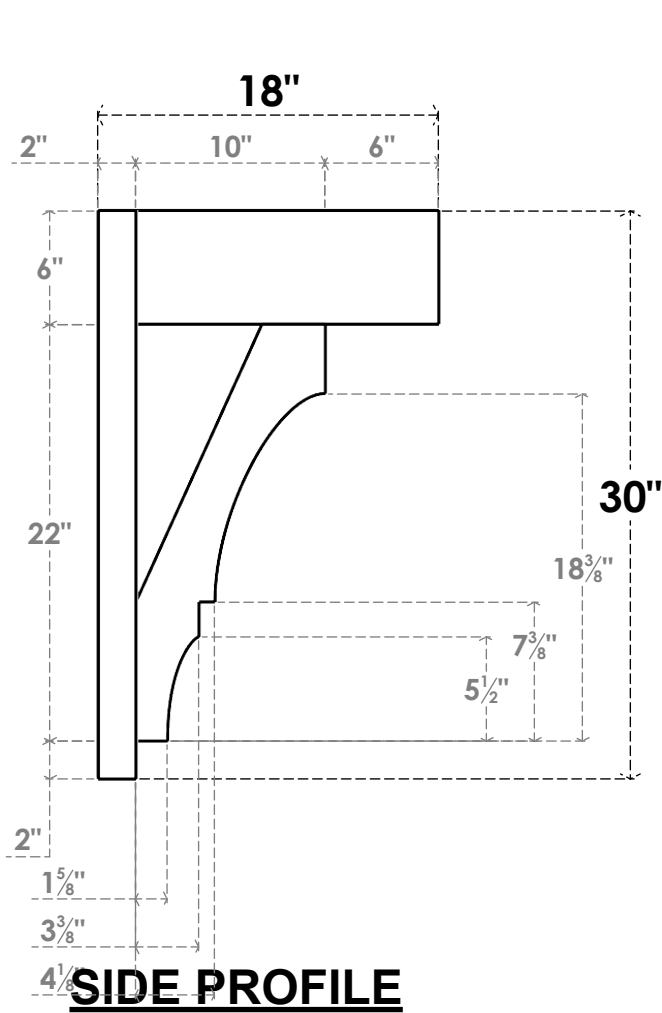

ITEM NUMBER: OUTUROC060X080X18000X30000X060X020X060BOA44RCPR

6"W TOP X 8"W BACK X 18"D X 30"H X 6"T TOP X 2"T BACK TIMBERTHANE ROUGH CEDAR BALBOA FAUX WOOD OPEN OUTLOOKER, BLOCK TOP AND BACK, 6"W CLOSED BRACE, PRIMED TAN

EKENA MILLWORK
2300 WEST MAIN ST.
CLARKSVILLE, TX 75426
TOLL FREE: 866-607-0453
WWW.EKENAMILLWORK.COM

- NOTES
1. INSTALLATION TO BE COMPLETED IN ACCORDANCE WITH MANUFACTURER'S SPECIFICATIONS.
 2. DRAWING MAY NOT BE TO SCALE
 3. THIS DRAWING IS INTENDED FOR DESIGN AND PLANNING PURPOSES ONLY.
 4. ALL INFORMATION CONTAINED HEREIN WAS CURRENT AT THE TIME OF DEVELOPMENT BUT MUST BE REVIEWED AND APPROVED BY THE PRODUCT MANUFACTURER TO BE CONSIDERED ACCURATE.
 5. TIMBERTHANE ARCHITECTURAL PRODUCTS ARE MADE FROM HIGH DENSITY URETHANE AND COME FACTORY PRIMED