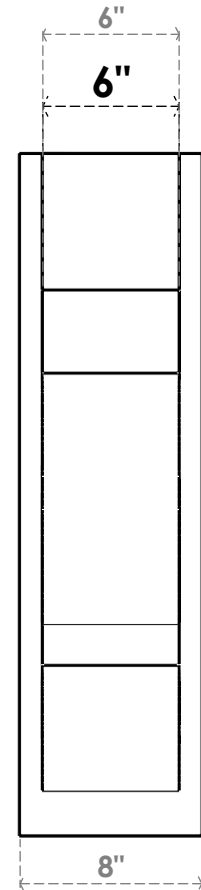

ITEM NUMBER: OUTUROC060X080X18000X30000X060X020X060BOA44RCPR

6"W TOP X 8"W BACK X 18"D X 30"H X 6"T TOP X 2"T BACK TIMBERTHANE ROUGH CEDAR BALBOA FAUX WOOD OPEN OUTLOOKER, BLOCK TOP AND BACK, 6"W CLOSED BRACE, PRIMED TAN

EKENA MILLWORK
2300 WEST MAIN ST.
CLARKSVILLE, TX 75426
TOLL FREE: 866-607-0453
WWW.EKENAMILLWORK.COM

- NOTES
1. INSTALLATION TO BE COMPLETED IN ACCORDANCE WITH MANUFACTURER'S SPECIFICATIONS.
 2. DRAWING MAY NOT BE TO SCALE
 3. THIS DRAWING IS INTENDED FOR DESIGN AND PLANNING PURPOSES ONLY.
 4. ALL INFORMATION CONTAINED HEREIN WAS CURRENT AT THE TIME OF DEVELOPMENT BUT MUST BE REVIEWED AND APPROVED BY THE PRODUCT MANUFACTURER TO BE CONSIDERED ACCURATE.
 5. TIMBERTHANE ARCHITECTURAL PRODUCTS ARE MADE FROM HIGH DENSITY URETHANE AND COME FACTORY PRIMED