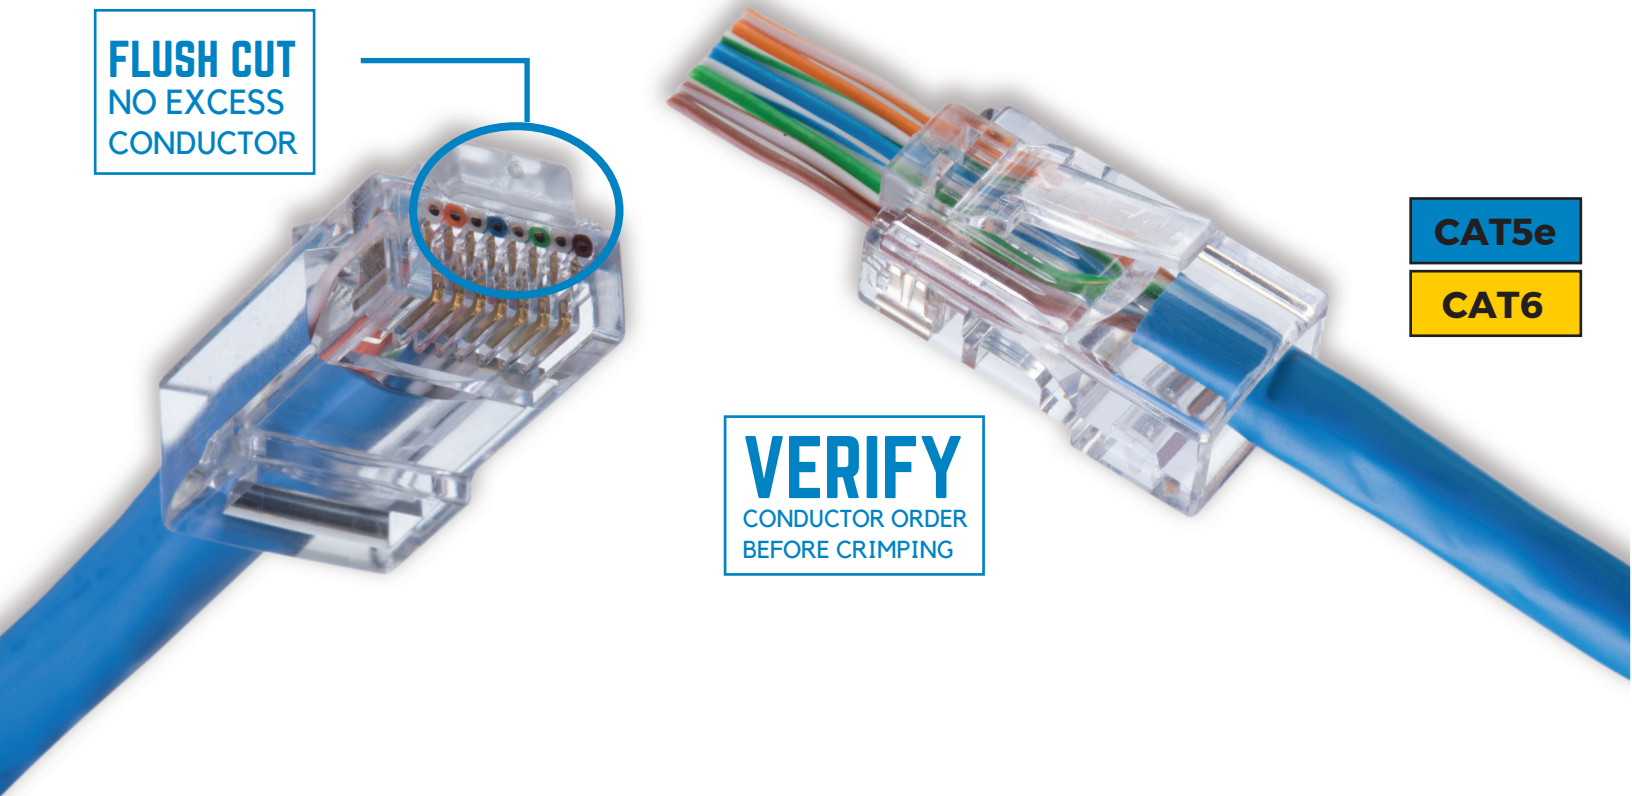

NEW AT LOWE'S

NOW STOCKING

Feed-Thru Modular Plugs

- Feed-Thru modular plugs simplify twisted pair assembly process
- Verify conductor order before crimping
- Conductors trimmed to the correct length by the tool - no measuring
- Connectors for CAT5e and CAT6
- Eliminates wasted connectors due to incorrect assembly
- Single-piece design

CAT5e

CAT6

FLUSH CUT
NO EXCESS
CONDUCTOR

VERIFY
CONDUCTOR ORDER
BEFORE CRIMPING

CAT5e

CAT6

FT-45™ Crimp Tool

- FT-45™ Crimp Tool crimps feed-thru, standard and shielded connectors
- Crimps and trims flush in one step
- Compact design
- Long-lasting blade

30-495

See how it works

SIMPLIFIED

MODULAR PLUG TERMINATIONS

The IDEAL Feed-Thru RJ-45 Modular Plugs and FT-45™ Crimping Tool are designed to simplify and improve the consistency of cable to connector termination of CAT5e and CAT6 modular plugs to twisted pair cables. Anyone who has assembled traditional standard or multi-piece modular plugs knows it is a time consuming and often error-prone process.

This system makes it **SIMPLE**

- No more wasted materials
- No more wasted labor
- No sleds or liners

As **SIMPLE** as:

- Align wires
- Insert into connector
- Verify wire order
- FT-45™ Tool does the rest