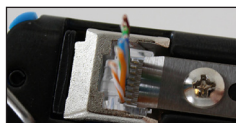

NEW AT LOWE'S

NOW STOCKING

Feed-Thru Modular Plugs

- Feed-Thru modular plugs simplify twisted pair assembly process
- Verify conductor order before crimping
- Conductors trimmed to the correct length by the tool - no measuring
- Connectors for CAT5e and CAT6
- Eliminates wasted connectors due to incorrect assembly
- Single-piece design

30-495

See how it works

SIMPLIFIED

MODULAR PLUG TERMINATIONS

The IDEAL Feed-Thru RJ-45 Modular Plugs and FT-45™ Crimping Tool are designed to simplify and improve the consistency of cable to connector termination of CAT5e and CAT6 modular plugs to twisted pair cables. Anyone who has assembled traditional standard or multi-piece modular plugs knows it is a time consuming and often error-prone process.

This system makes it **SIMPLE**

- No more wasted materials
- No more wasted labor
- No sleds or liners

As **SIMPLE** as:

- Align wires
- Insert into connector
- Verify wire order
- FT-45™ Tool does the rest

Feed-Thru Instructions:

Remove 1-1/2 in. of jacket.

Remove center spline (CAT6).

Untwist pairs to jacket base, and align in order. Trim ends flat.

Slide cable into connector until fully seated. Verify wiring order.