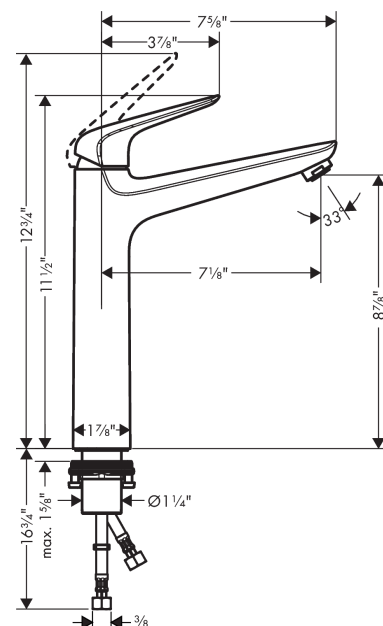

#### Scale drawing

**Focus N**
**Single-Hole Faucet 230, 1.2 GPM**

 Finishes : **chrome**    Part no. : **71124001**

**Spare parts list**

Year of production: &gt;01/18

Pos.	Description	Part no.	PC	PU
1	screw cover	96338000	0	1
2	nut	97209000	0	1
3	cartridge, assy	95646001	0	1
4	locking screw for handle	95140000	0	1
5	seal	95008000	0	1
6	adapter for cartridge	98750000	0	1
7	O-Ring 30x2	98186000	0	1
8	O-ring 35x2	92604000	0	1
9	flat seal	98749000	0	1
10	fixing set (Ø 32)	13961000	0	1
11	lever collar	97548000	0	1
12	connection hose 23½" M8x0,75 3/8"	98600001	0	1
13	aerator M24x1 (4,5 l/min)	92877000	0	1
14	flange	97406000	0	1
a	handle	93192000	0	1