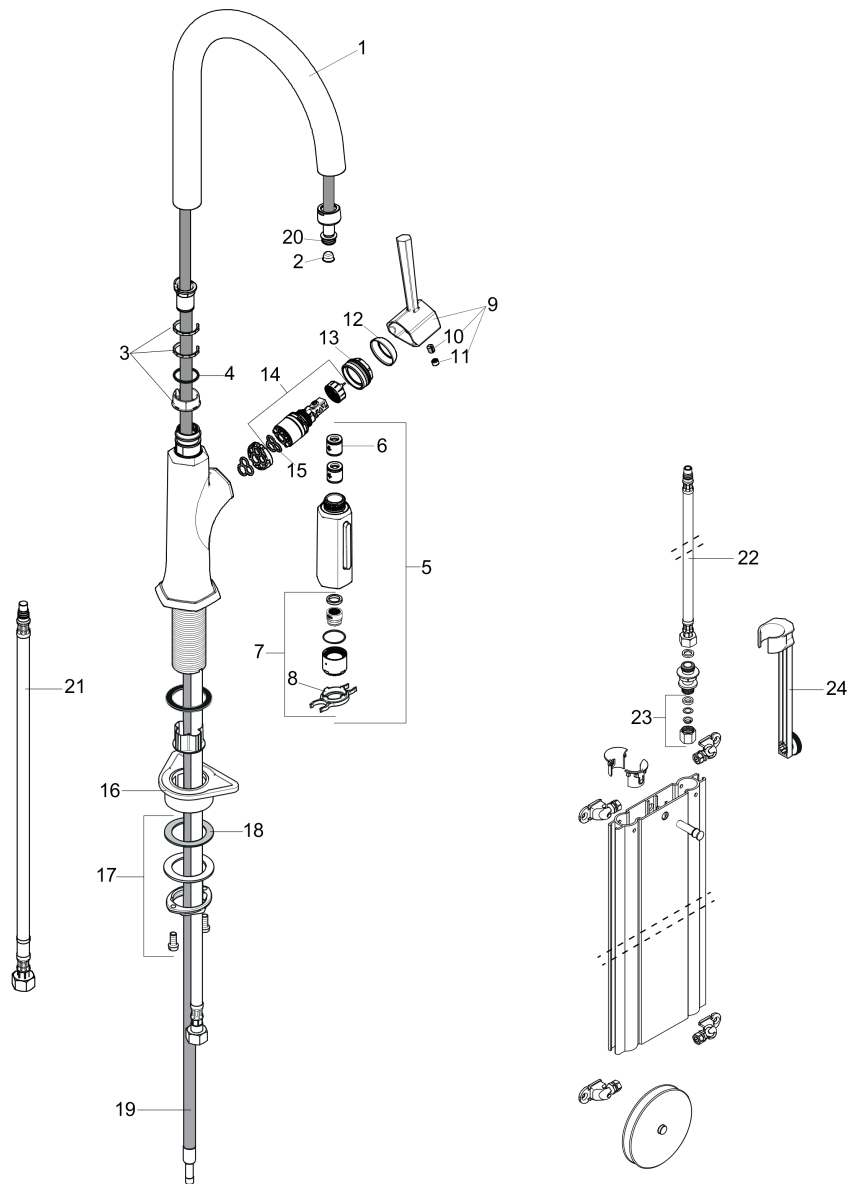

**Locarno**

**HighArc Kitchen Faucet, 2-Spray Pull-Down with sBox, 1.75 GPM**

Finishes : **chrome** Part no. : **04827000**

**Description**

**Features**

- Swivel range 150°
- Aerated spray, needle spray
- Toggle spray diverter
- MagFit magnetic sprayhead docking
- deck mounted
- Flow: 1.75 GPM (6.6 L/Min)
- Ceramic cartridge
- Integrated double backflow prevention
- sBox for smooth, protected hose guidance in the cabinet

Finishes : **chrome** Part no. : **04827000**

**Exploded drawing**

Year of production: >02/21

## Locarno

**HighArc Kitchen Faucet, 2-Spray Pull-Down with sBox, 1.75 GPM**

Finishes : **chrome** Part no. : **04827000**

### Spare parts list

Year of production: >02/21

Pos.	Description	Part no.	Price	PU
1	spout cpl.	92972000	-	1
2	filter	97735000	-	1
3	set of lever collars	98365000	-	1
4	O-ring 21x2,5	98211000	-	1
5	handspray	93887001	-	1
6	non return valve	93218000	-	1
7	spray former	93342000	-	1
8	service tool	95910000	-	1
9	handle	93885000	-	1
10	hollow set screw M6x8	97810000	-	1
11	screw cover	95704000	-	1
12	flange	98863000	-	1
13	nut	93886000	-	1
14	cartridge, assy	95973001	-	1
15	seal	98865000	-	1
16	support	97523000	-	1
17	fixing set (special)	93253000	-	1
18	lever collar	97548000	-	1
19	hose	93888001	-	1
20	O-ring 11x2	98127000	-	1
21	connection hose 35½" M8x0,75 3/8"	96316001	-	1
22	connection hose 450 mm M8x0,75 G3/8	97206000	-	1
23	squeezing connection	96099000	-	1
24	extension set	43333000	-	1