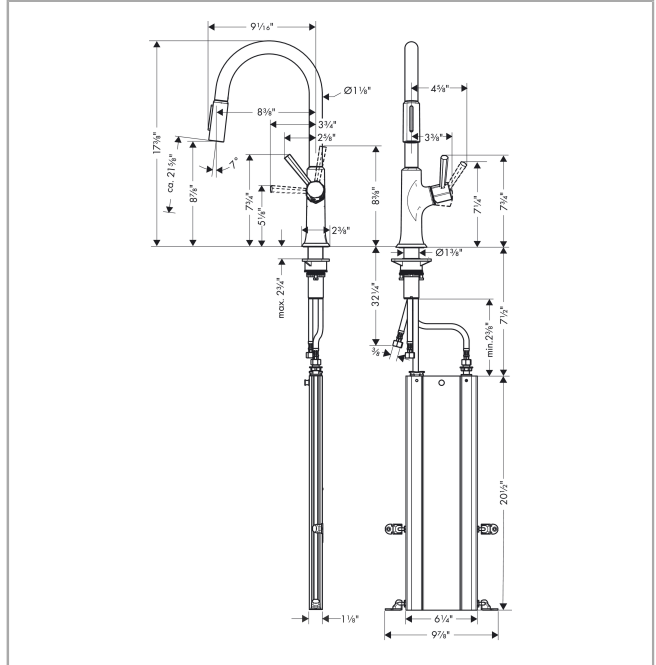

**Locarno**

**HighArc Kitchen Faucet, 2-Spray Pull-Down with sBox, 1.75 GPM**

Finishes : **chrome** Part no. : **04827000**

**Description**

**Features**

- Swivel range 150°
- Aerated spray, needle spray
- Toggle spray diverter
- MagFit magnetic sprayhead docking
- deck mounted
- Flow: 1.75 GPM (6.6 L/Min)
- Ceramic cartridge
- Integrated double backflow prevention
- sBox for smooth, protected hose guidance in the cabinet

**Item details**

List Price \$ 640.00

**Technology**

**Compliance**

**Product image**

**Scale drawing**

**Locarno**

**HighArc Kitchen Faucet, 2-Spray Pull-Down with sBox, 1.75 GPM**

Finishes : **chrome** Part no. : **04827000**

**Exploded drawing**

Year of production: >02/21

## Locarno

**HighArc Kitchen Faucet, 2-Spray Pull-Down with sBox, 1.75 GPM**

Finishes : **chrome** Part no. : **04827000**