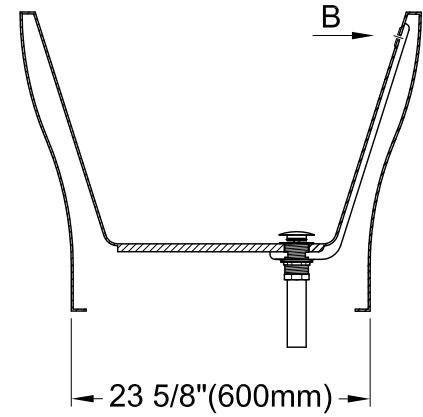

# 67" Acrylic Tub With Overflow & Pop-up Drain

- M14 x 120 (4 pcs)
  - M14 x 100 (1 pc)
- 

Section A-A