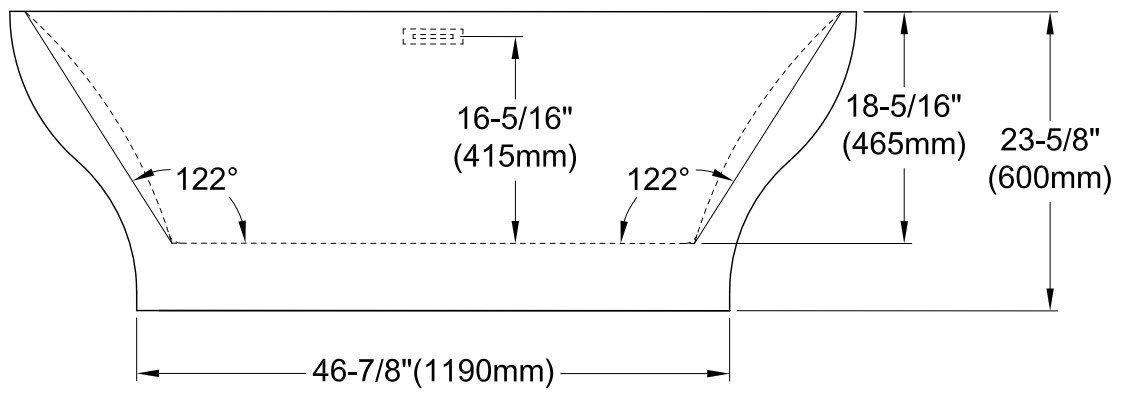

# 67" Acrylic Tub With Overflow & Pop-up Drain

- M14 x 120 (4 pcs)
  - M14 x 100 (1 pc)
- 

Section A-A