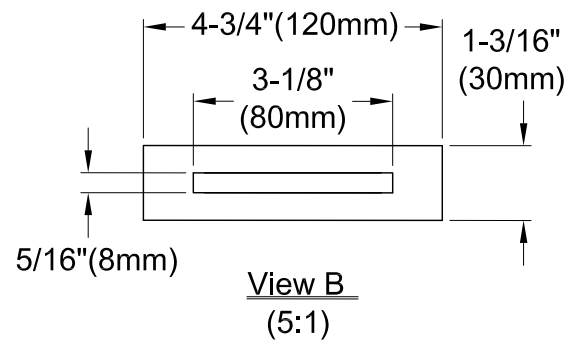

# 67" Acrylic Tub With Overflow & Pop-up Drain

- M14 x 120 (4 pcs)
  - M14 x 100 (1 pc)
- 

Section A-A