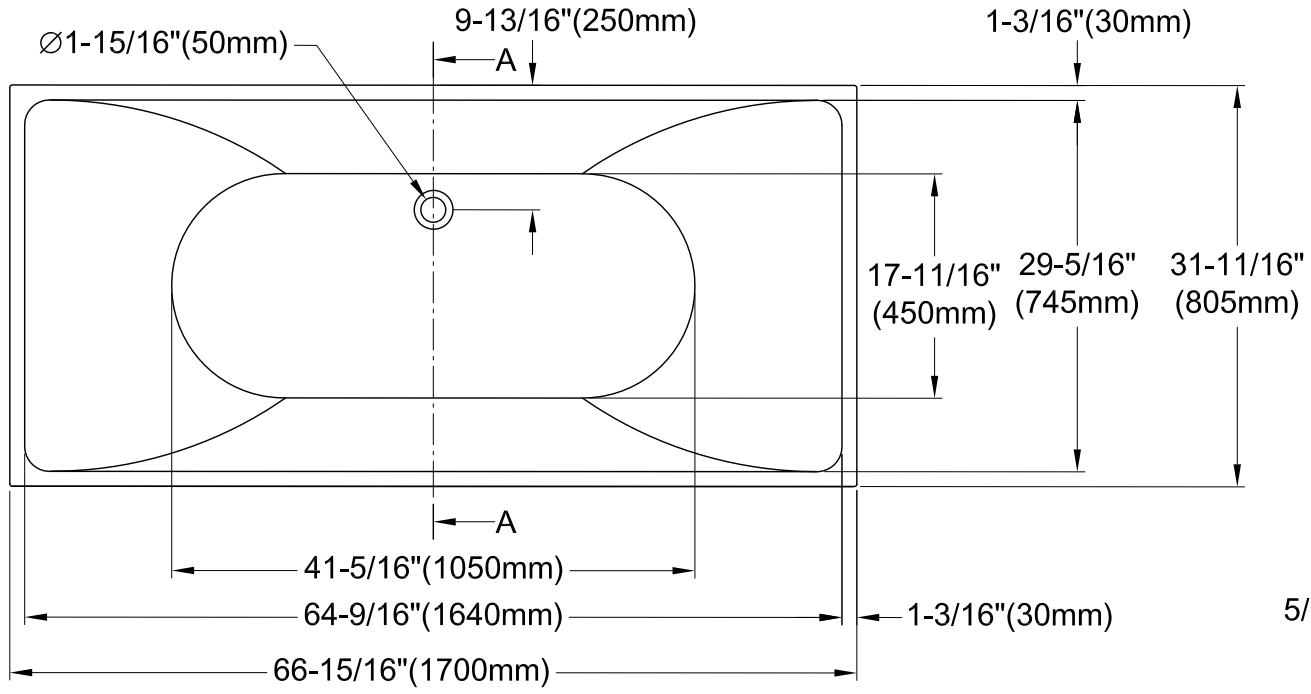

# 67" Acrylic Tub With Overflow & Pop-up Drain

- M14 x 120 (4 pcs)
  - M14 x 100 (1 pc)
- 

Section A-A