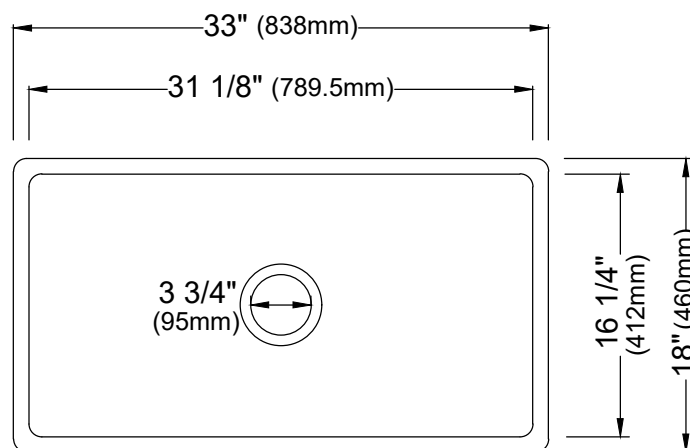

Stocked Color Options

Flat Front