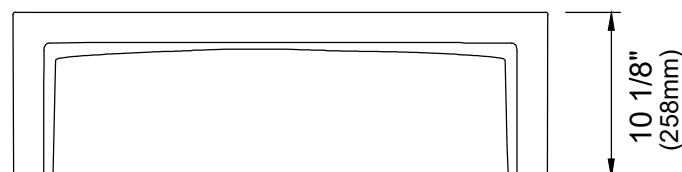

Shown in Matte Black

Series	Fireclay
Material	Fireclay
Installation Type	Reversible Apron Front
Configuration	Single bowl
Overall Dimensions	33" x 18" x 10 1/8"
Bowl Dimensions	31 1/8" x 16 1/4" x 9 1/4"
Drain Size	3 3/4"
Finishes Available	Matte Black, Gloss White
Minimum cabinet size	33"
Template Included	No
Clips Included	No
Drain Location	Center
Accessories Included	Strainer

ACCESSORY - Matte Black
Strainer - QBSBL

ACCESSORY - Gloss White
Strainer - QBSGWH

Stocked Color Options

Matte Black

Gloss White

Flat Front

Panel Front

Listing and certifications:
cUPC

Limited lifetime warranty

We reserve the right to update product specifications without notice. Please visit karran.com for the most current specification sheets. All dimensions are accurate to 1/4". REV 02-2026