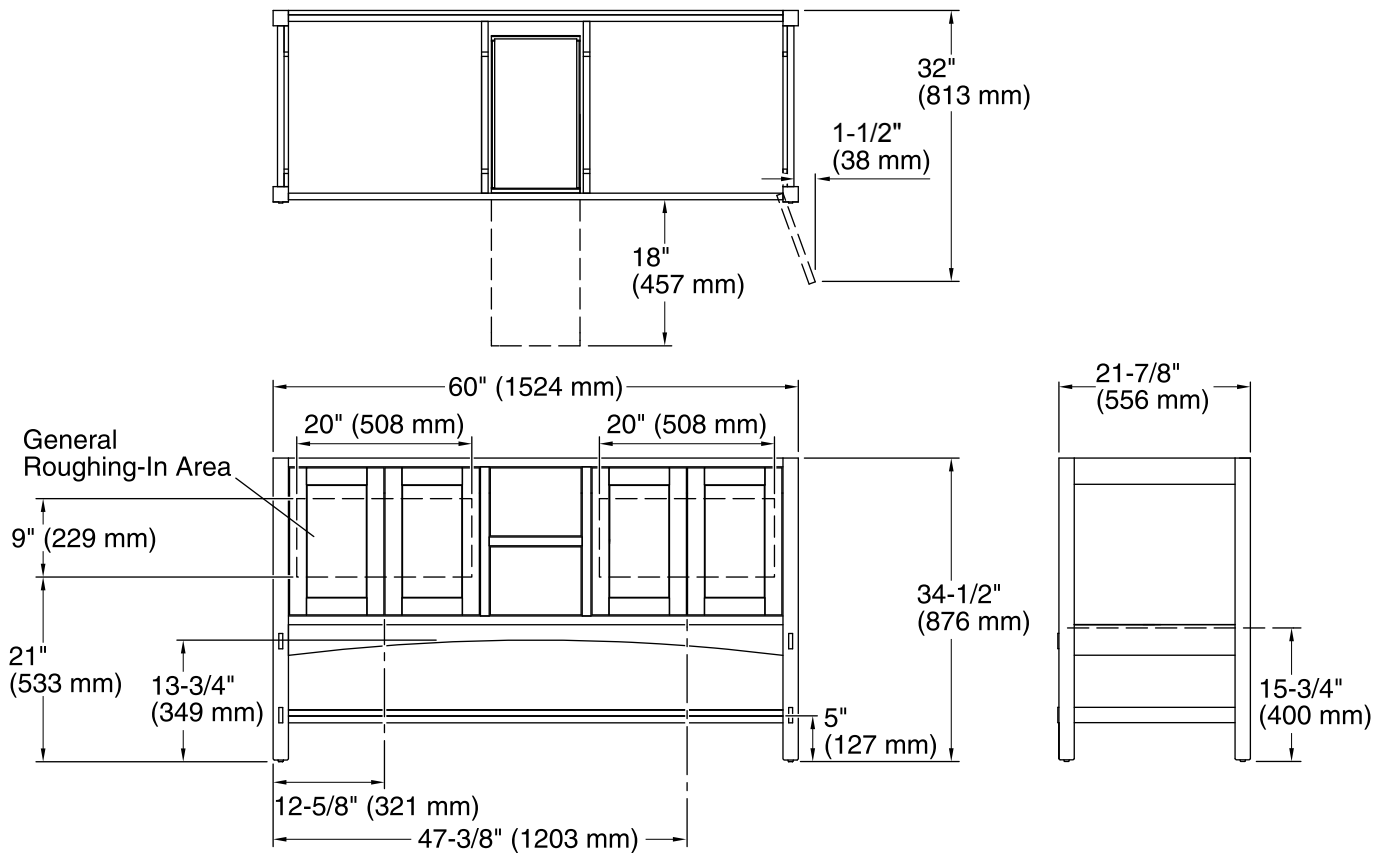

Technical Information

All product dimensions are nominal.

Vanity type: Standard

Notes

Install this product according to the installation guide.

Decorative cabinet hardware is not supplied. Refer to the KOHLER bath accessories line for recommended cabinet hardware to complement your vanity.

Select the type of fastener based upon the wall material. Two 250 lb (113.4 kg) minimum load bearing fasteners are recommended.