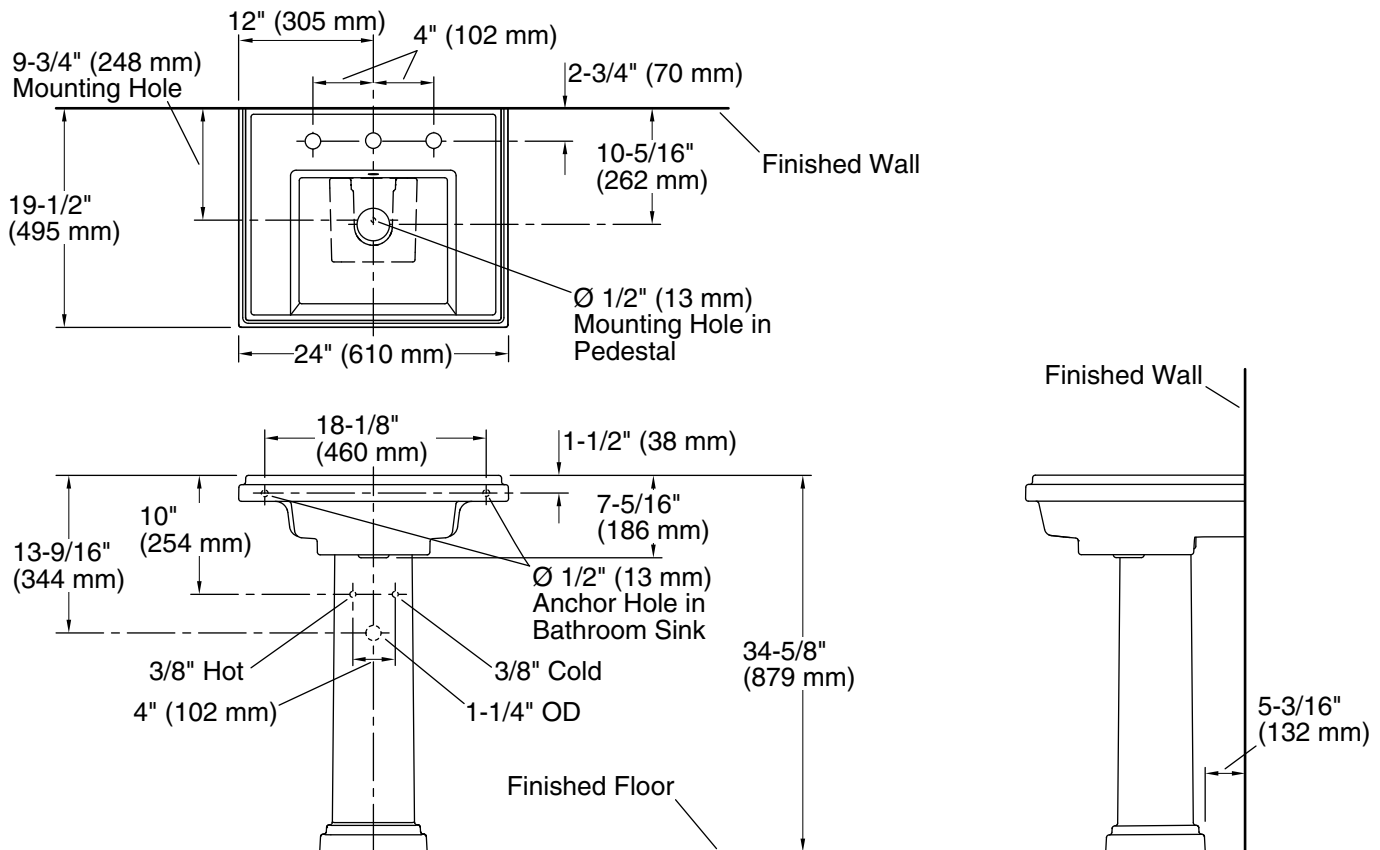

Features

- 8" (203 mm) widespread faucet holes
- Square basin
- Overflow drain
- Combination consists of the K-2757-8 basin and the K-2767 pedestal
- Coordinates with other products in the Tresham collection

- K-2757-8 24" square pedestal bathroom sink
- K-2767 Pedestal

Codes/Standards

ASME A112.19.2/CSA B45.1

KOHLER® One-Year Limited Warranty

See website for detailed warranty information.

Available Colors/Finishes

Color tiles intended for reference only.

Color	Code	Description
-------	------	-------------

	0	White
---	---	-------

Technical Information

All product dimensions are nominal.

Basin configuration:	Single Bowl
Center(s):	8" (203 mm)
Bowl area:	Length: 14-1/4" (362 mm) Width: 12-1/2" (318 mm) Water depth: 3-1/4" (83 mm)
With overflow:	Yes
Number of deck holes:	3
Faucet hole(s):	1-3/8" (35 mm)
Drain hole:	1-3/4" (44 mm)