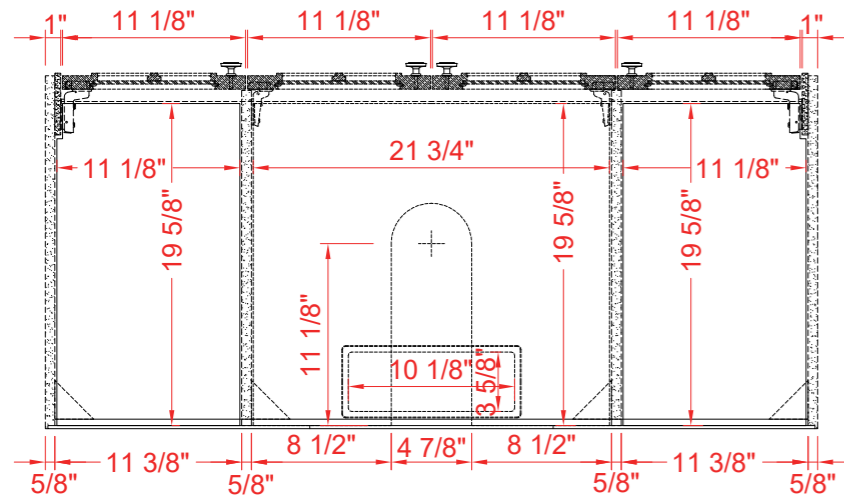

DIMENSIONS GUIDE

MODEL NUMBER:1591VB-48-UM

UNDERMOUNT SINK

TOP VIEW

Product Net weight (W/O Top):112.24lbs.
 Product packed Gross weight (W/O Top):153.03lbs.
 Packed product Dimensions:
 50in. W x 24.5in. D x 38.25in. H

FRONT VIEW

SIDE VIEW