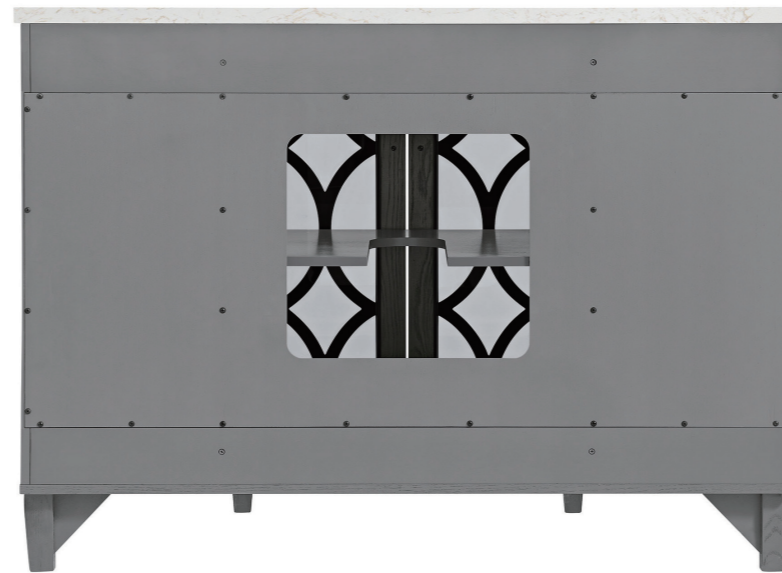

DIMENSIONS GUIDE

MODEL NUMBER:1591VB-48-UM

UNDERMOUNT SINK

TOP VIEW

Product Net weight (W/O Top):112.24lbs.
 Product packed Gross weight (W/O Top):153.03lbs.
 Packed product Dimensions:
 50in. W x 24.5in. D x 38.25in. H

FRONT VIEW

SIDE VIEW