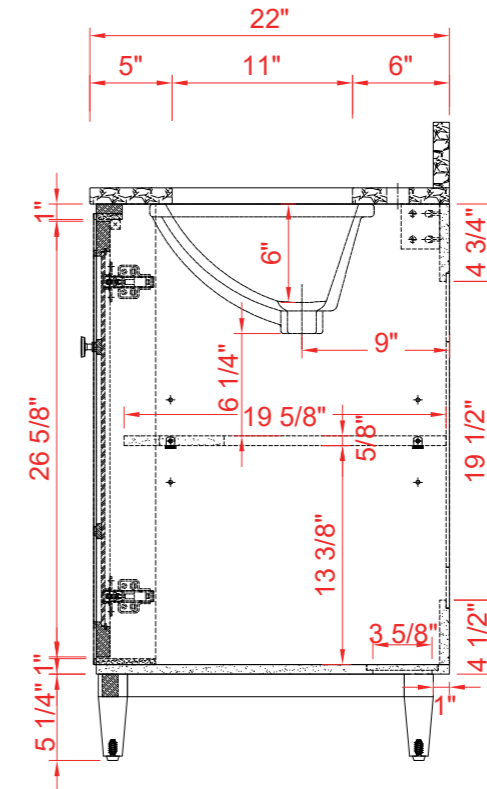

DIMENSIONS GUIDE

MODEL NUMBER:1591VB-48-UM

UNDERMOUNT SINK

TOP VIEW

Product Net weight (W/O Top):112.24lbs.
 Product packed Gross weight (W/O Top):153.03lbs.
 Packed product Dimensions:
 50in. W x 24.5in. D x 38.25in. H

FRONT VIEW

SIDE VIEW