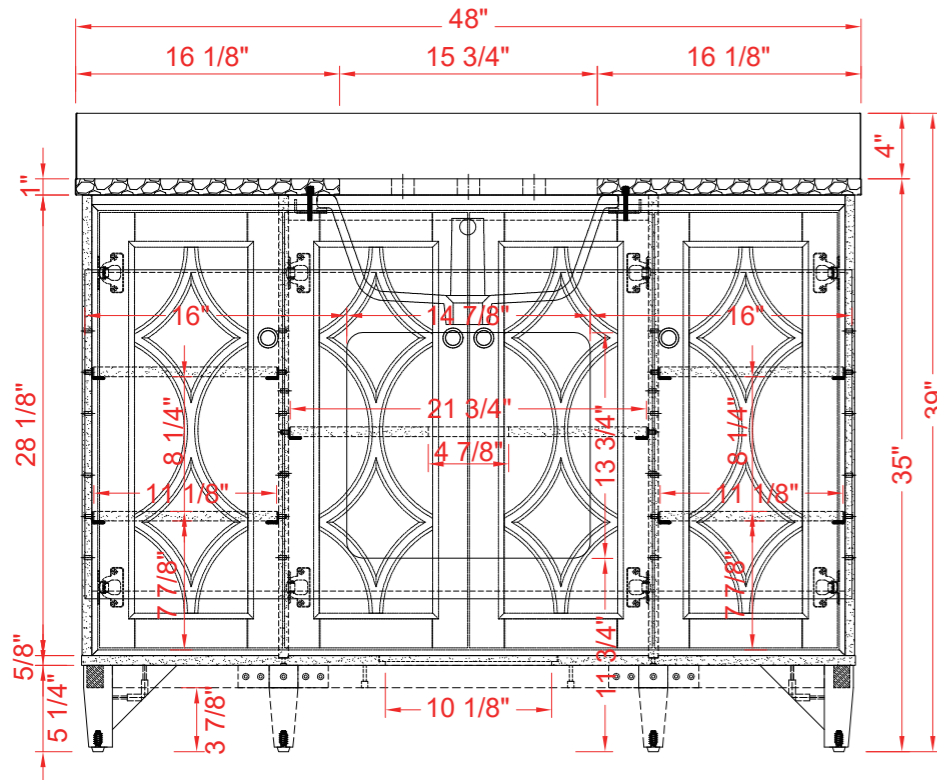

DIMENSIONS GUIDE

MODEL NUMBER:1591VB-48-UM

UNDERMOUNT SINK

TOP VIEW

Product Net weight (W/O Top):112.24lbs.
 Product packed Gross weight (W/O Top):153.03lbs.
 Packed product Dimensions:
 50in. W x 24.5in. D x 38.25in. H

FRONT VIEW

SIDE VIEW