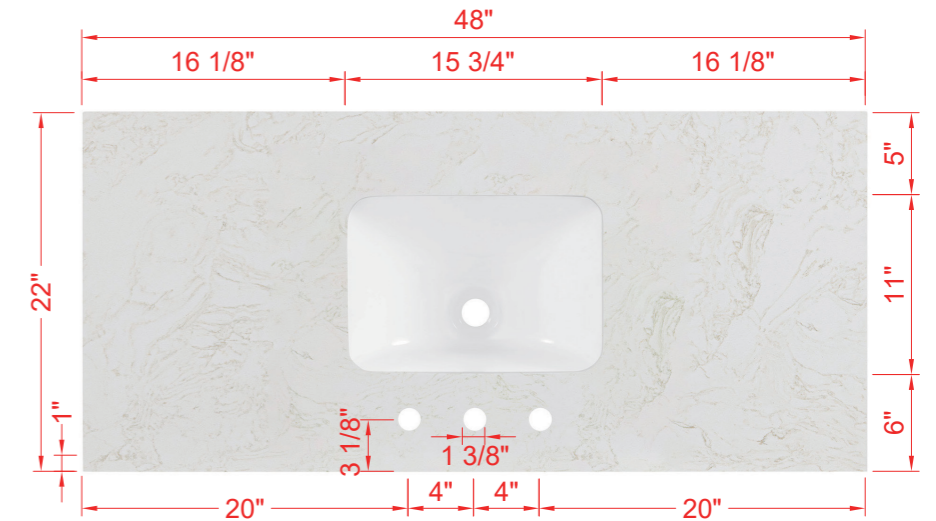

DIMENSIONS GUIDE

MODEL NUMBER:1591VB-48-UM

UNDERMOUNT SINK

TOP VIEW

Product Net weight (W/O Top):112.24lbs.
 Product packed Gross weight (W/O Top):153.03lbs.
 Packed product Dimensions:
 50in. W x 24.5in. D x 38.25in. H

FRONT VIEW

SIDE VIEW