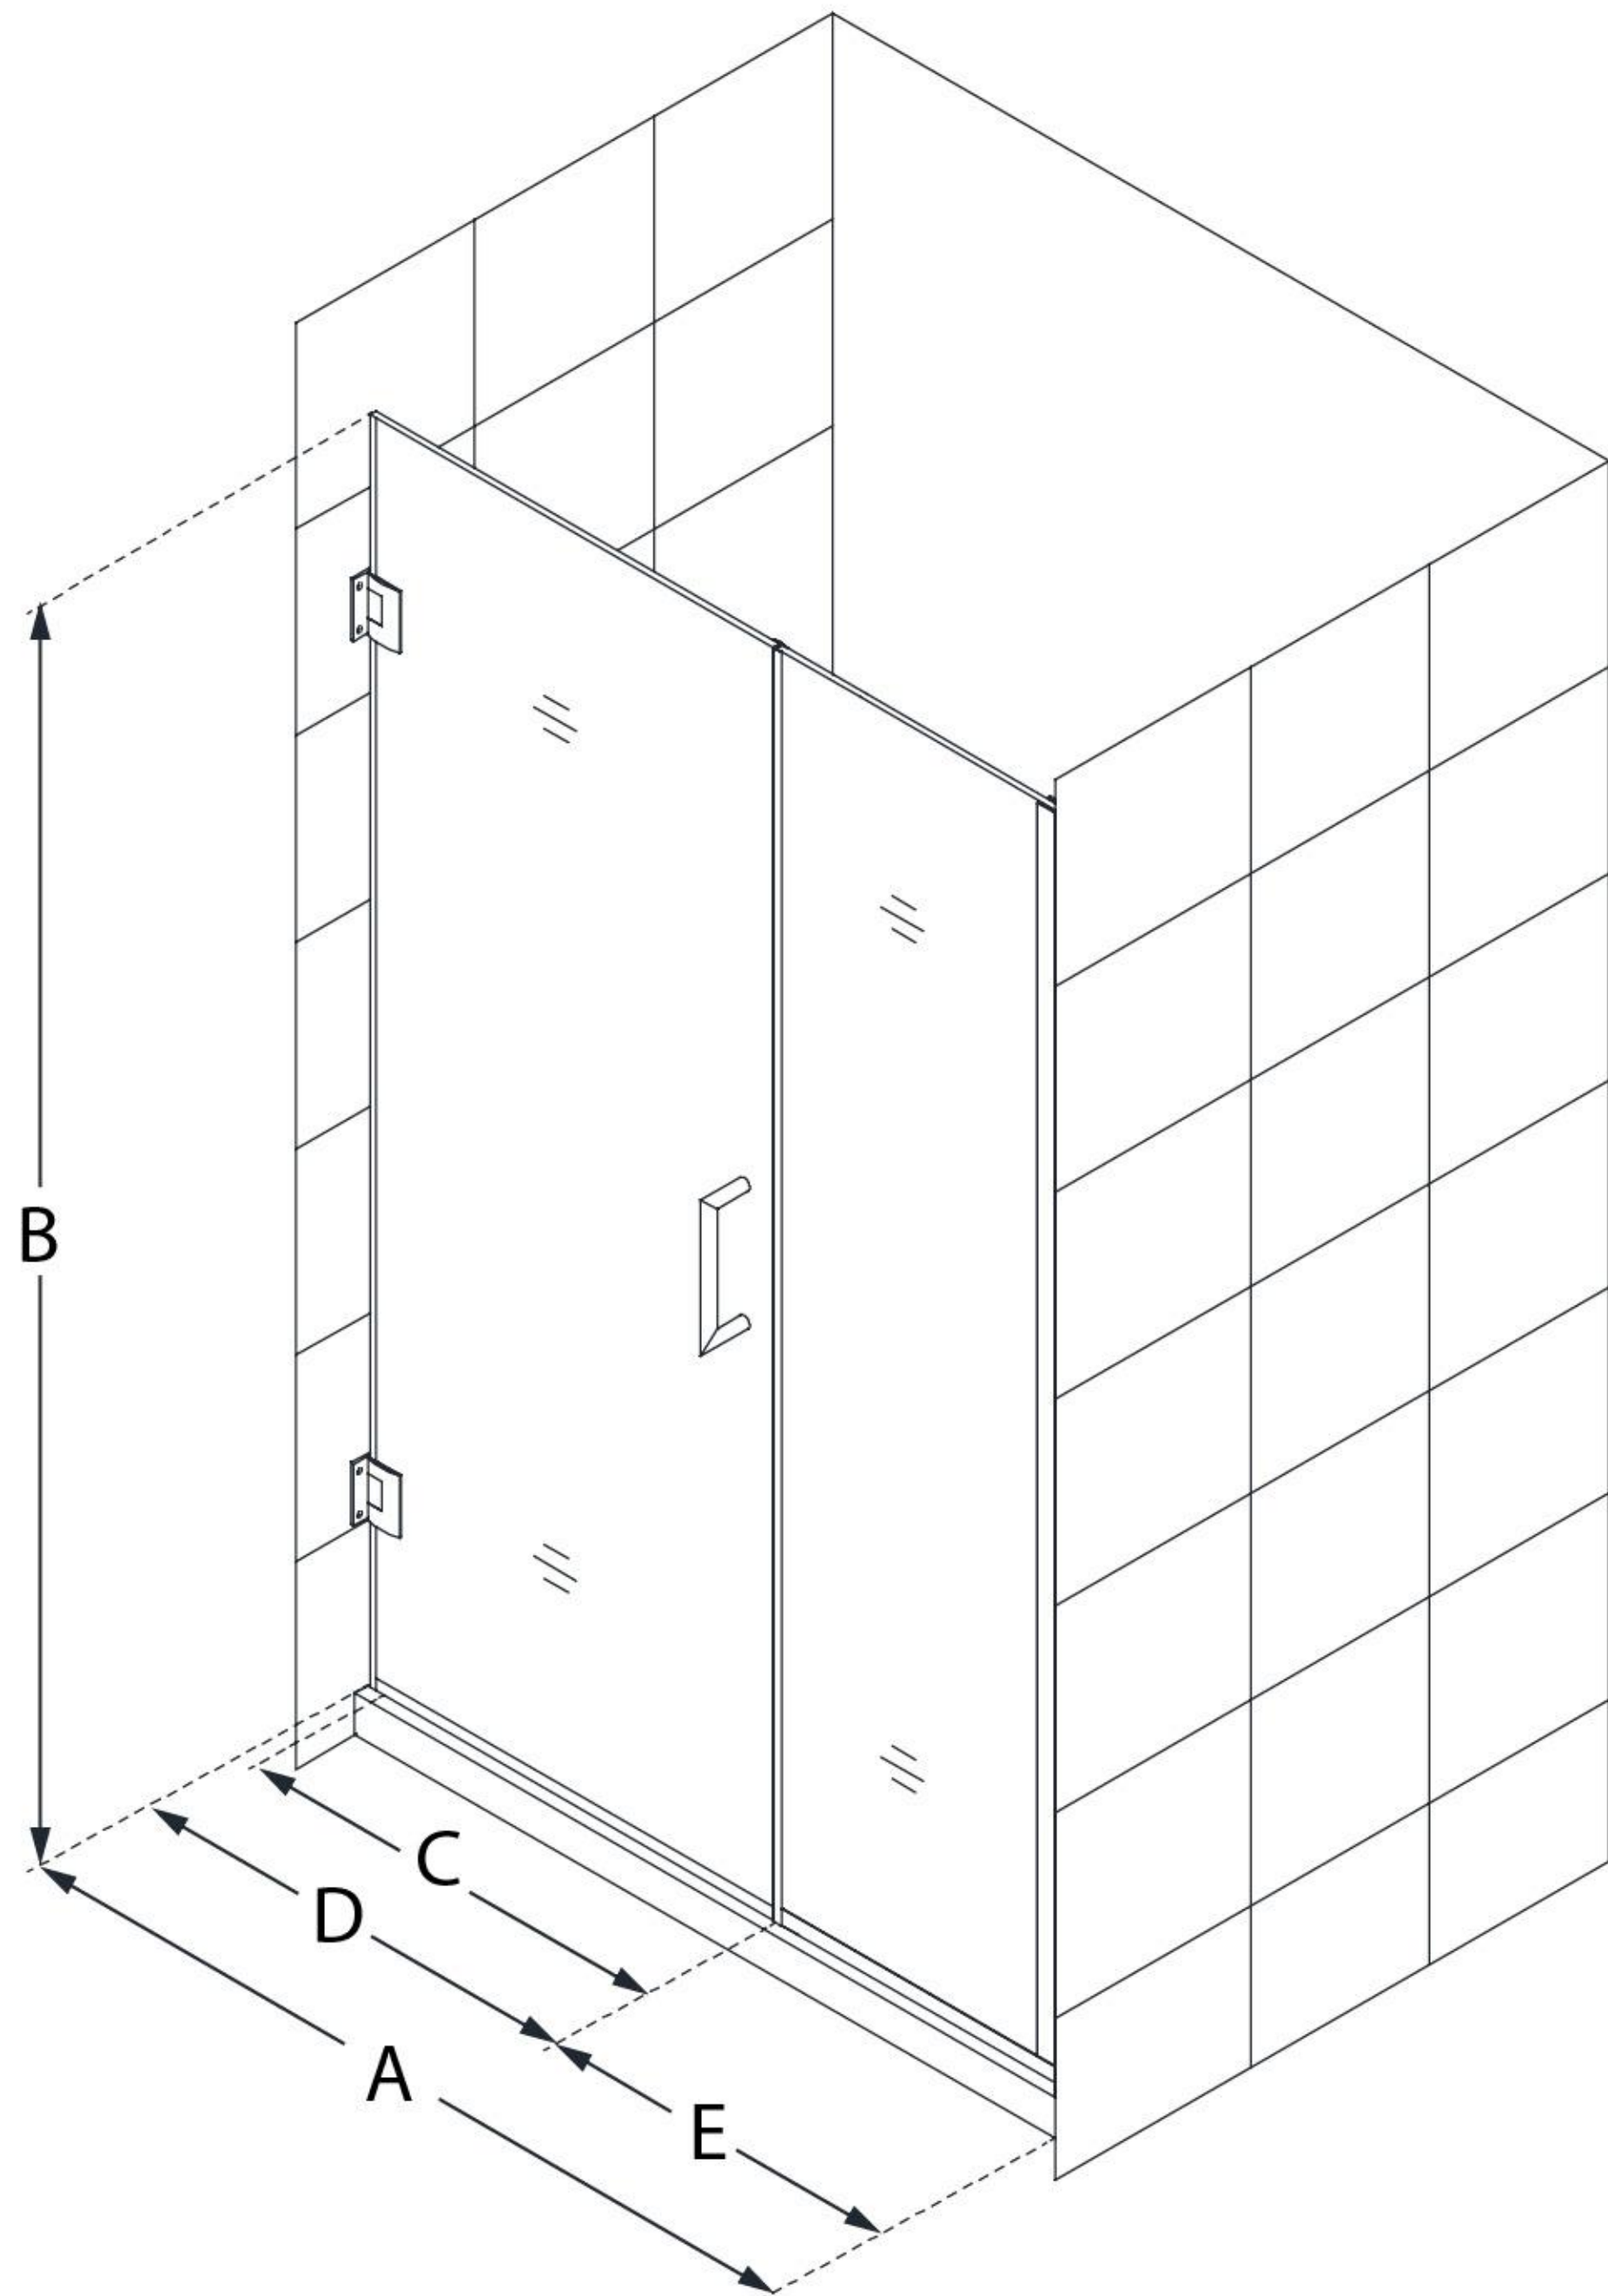

MODEL INFORMATION

SHDR-244657210

UNIDOOR PLUS

DreamLine Unidoor Plus 46 1/2 - 47
in. W x 72 in. H Frameless Hinged
Shower Door, Clear Glass

SWING DOOR

CONFIGURATION DIMENSIONS:

A: 46 1/2 - 47 in.

MODEL WIDTH

B: 72 in.

MODEL HEIGHT

C: 23 in.

ACCESS WIDTH

D: 24 in.

DOOR WIDTH

E: 22 1/2 in.

INLINE PANEL WIDTH