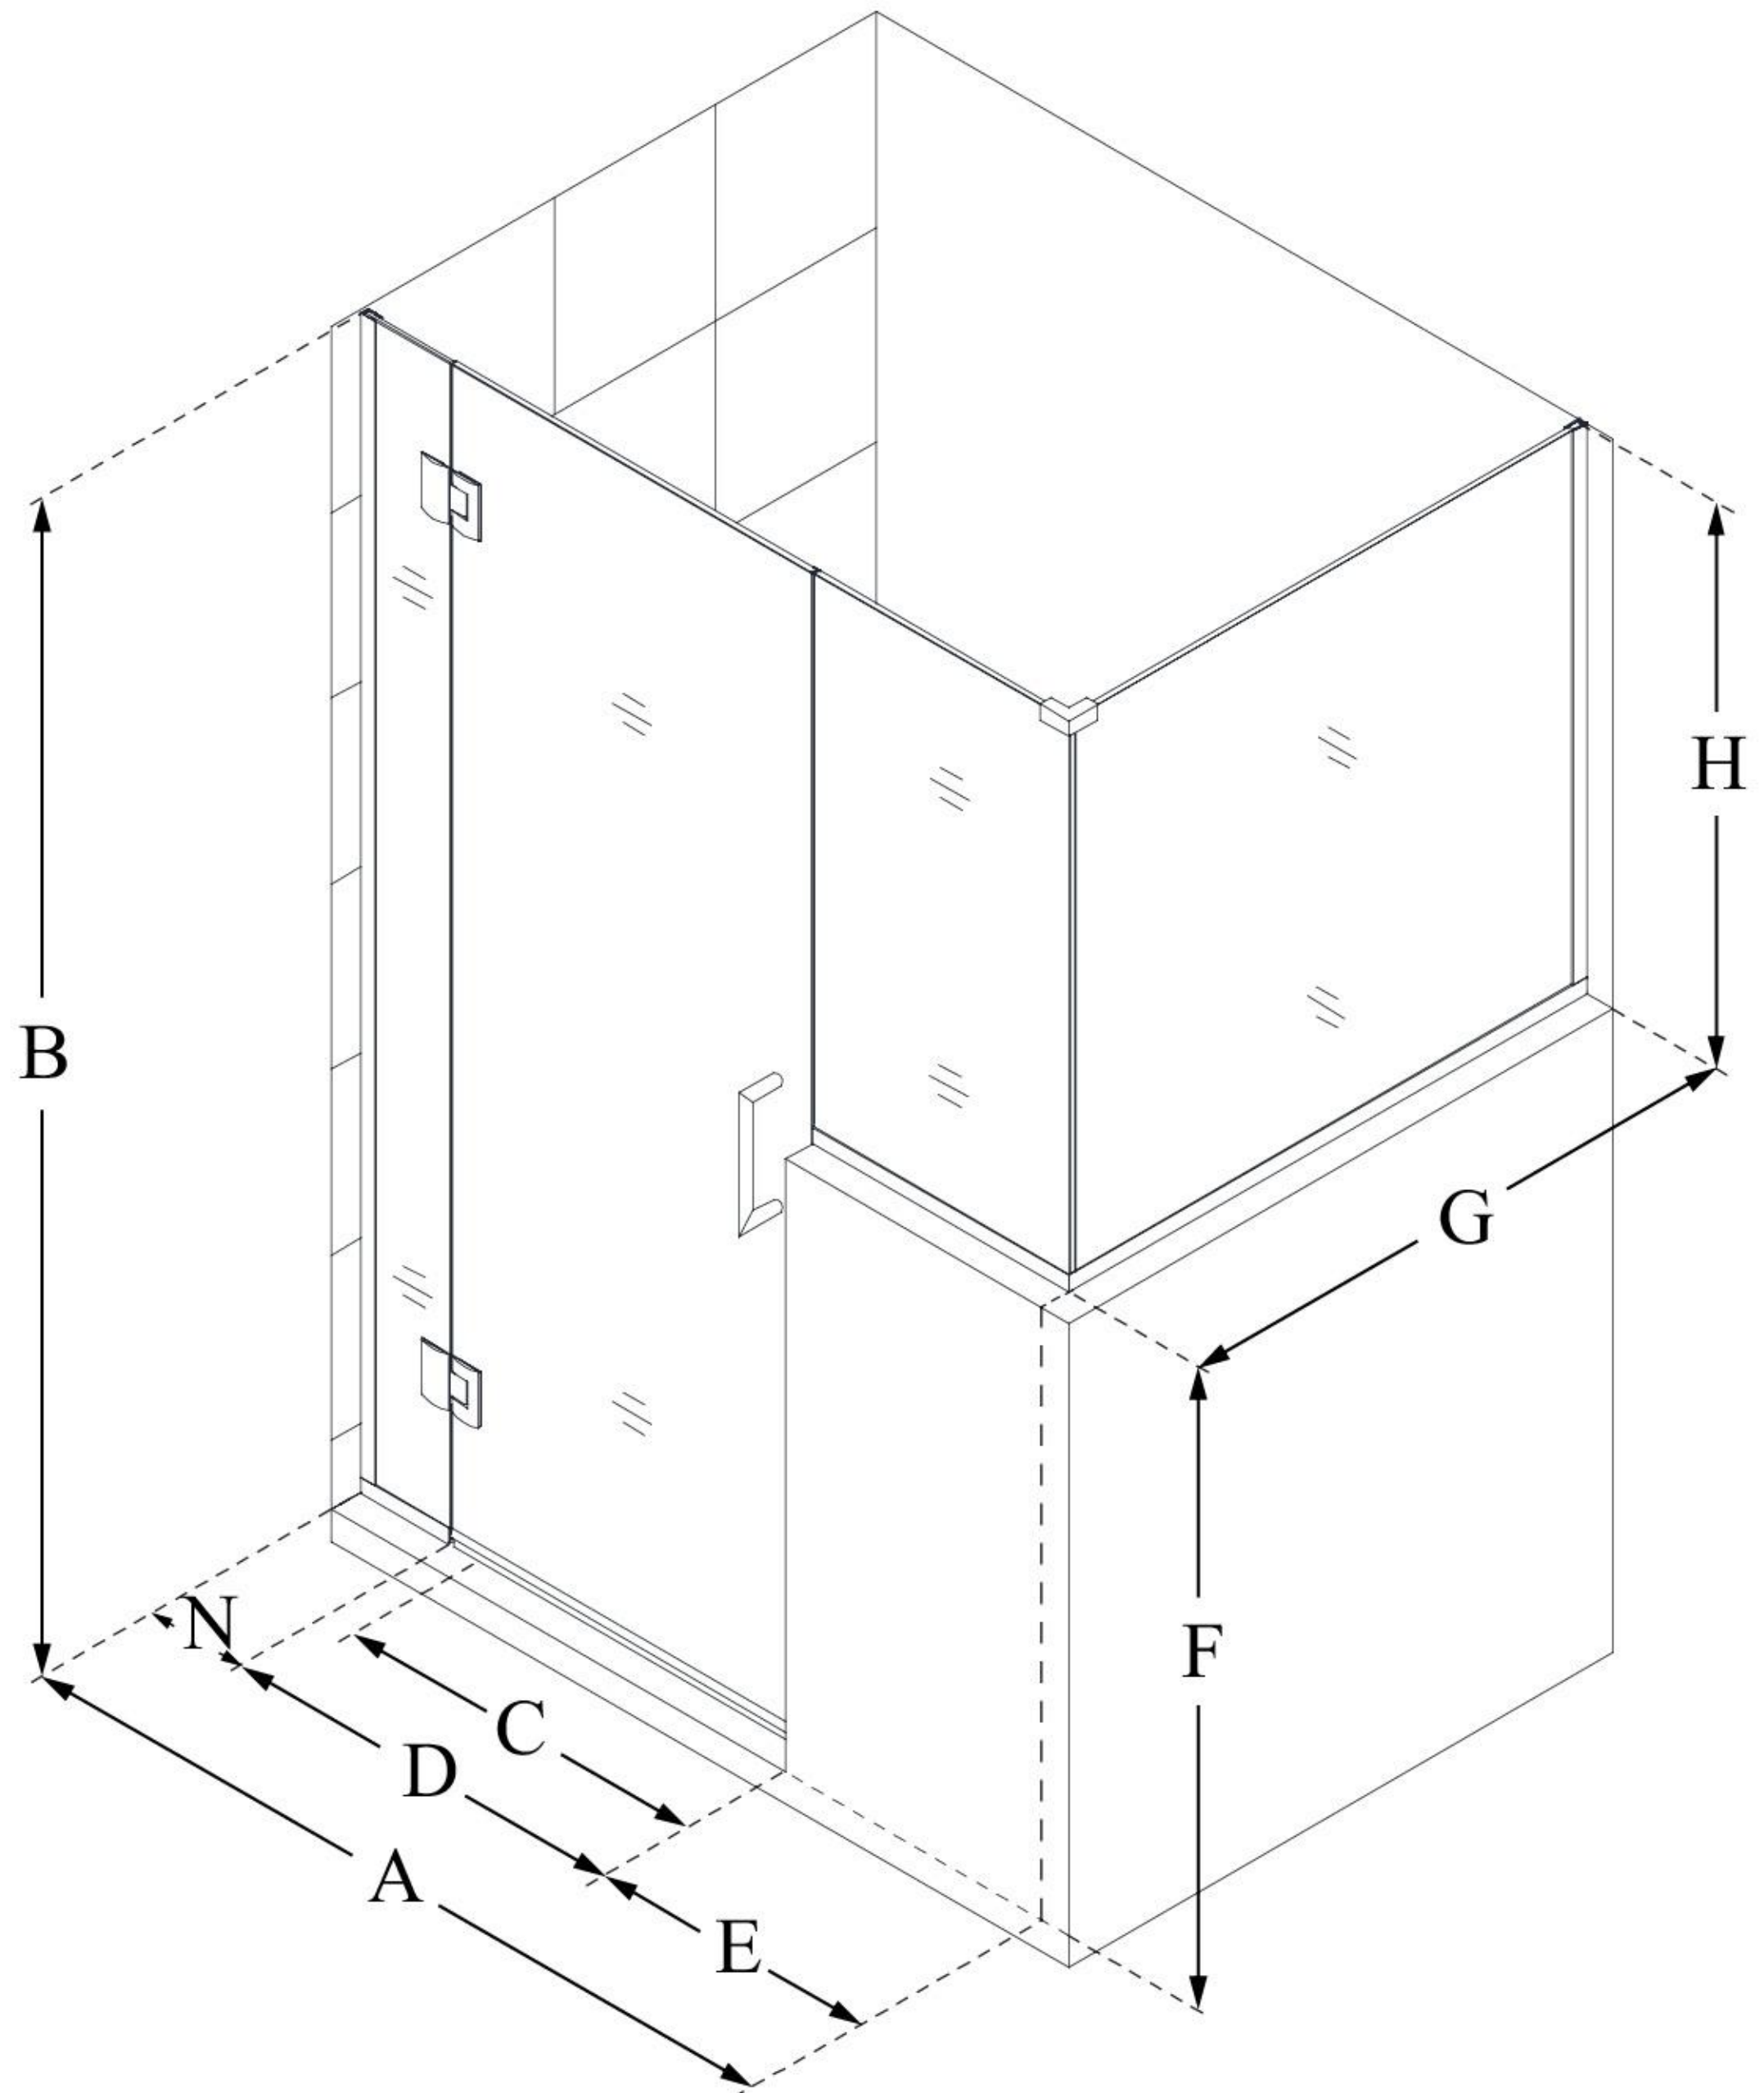

MODEL INFORMATION

E127243636

UNIDOOR-X

DreamLine Unidoor-X 57 in. W x 36 3/8 in. D x 72 in. H Frameless Hinged Shower Enclosure, Clear Glass

SWING DOOR

CONFIGURATION DIMENSIONS:

A: 57 in.

MODEL WIDTH

B: 72 in.

MODEL HEIGHT

C: 26 in.

ACCESS WIDTH

D: 27 in.

DOOR WIDTH

E: 24 in.

INLINE BUTTRESS PANEL WIDTH

F: 36 in.

BUTTRESS WALL HEIGHT

G: 36 3/8 in.

RETURN PANEL WIDTH

H: 36 in.

BUTTRESS GLASS HEIGHT

N: 6 in.

HINGE PANEL WIDTH