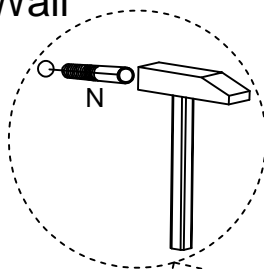

K x 8

FIREPLACE MANTEL ASSEMBLY

STEP26

J x 16

Ø3.5*12mm

STEP23

Wall

STEP24

FIREPLACE INSTALLATION

If you decide to install the fireplace into the mantel, carefully set the unit from the back of the mantel and center it in the opening.

Check the alignment and attach the unit to the mantel by inserting screws through the drilled holes on the trim to the mantel.