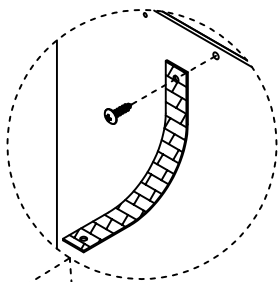

TV STAND ASSEMBLY

STEP22

J x 28

Ø3.5*12mm

STEP23

Wall

STEP24

STEP25

K x 8

FIREPLACE MANTEL ASSEMBLY

STEP26

J x 16

Ø3.5*12mm

STEP23

Wall

STEP24

FIREPLACE INSTALLATION

If you decide to install the fireplace into the mantel, carefully set the unit from the back of the mantel and center it in the opening.

Check the alignment and attach the unit to the mantel by inserting screws through the drilled holes on the trim to the mantel.