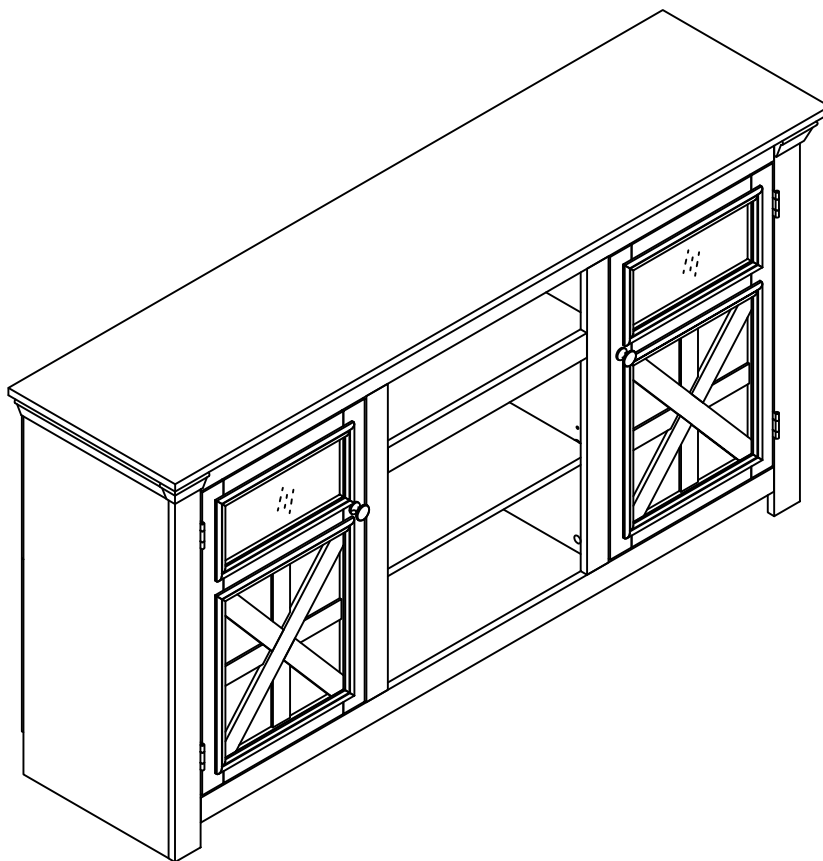

TV STAND ASSEMBLY

STEP22

J x 28

Ø3.5*12mm

STEP23

Wall

STEP24

STEP25