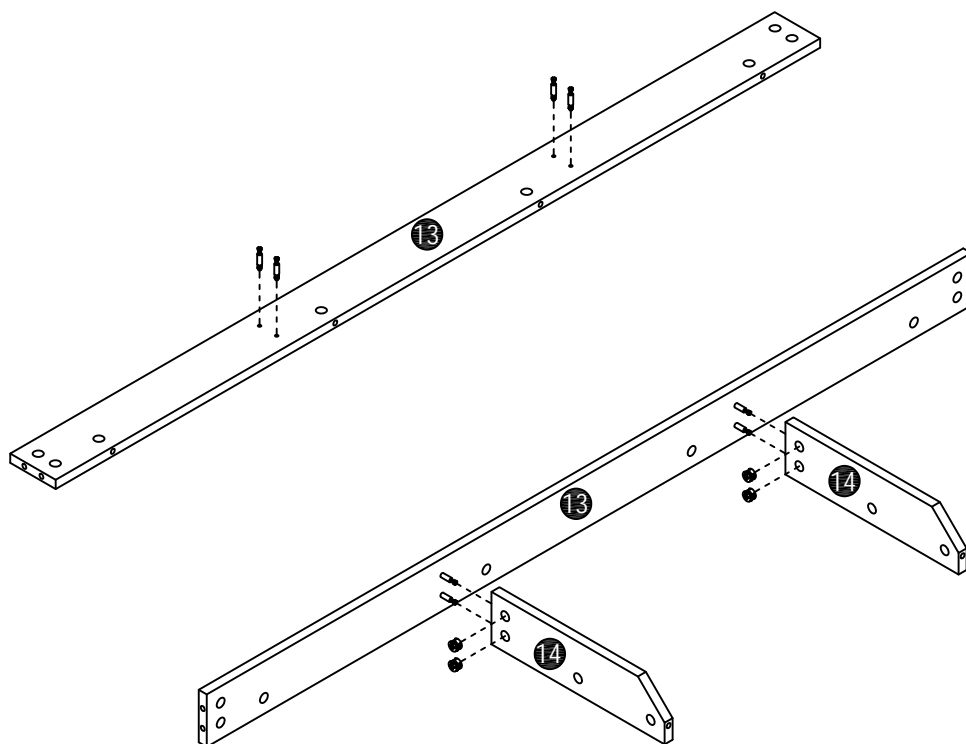

TV Stand w/ Fireplace

Item: YS-021

Assembly Instruction

NOTE: This instruction manual contains IMPORTANT safety information. Please read carefully before assembling the product

List of Parts

Hardware

A x 58+2

K x 12

L x 16+1

Ø3.5*12mm

M x 4

N x 2

STEP1

A x 4

Ø6 x 34mm

B x 4

Ø15 x 10mm

STEP2

A x 10

Ø6 x 34mm

STEP3

B x 6

Ø15 x 10mm

STEP4

A x 6

Ø6 x 34mm

B x 6

Ø15 x 10mm

STEP5

A x 2

Ø6 x 34mm