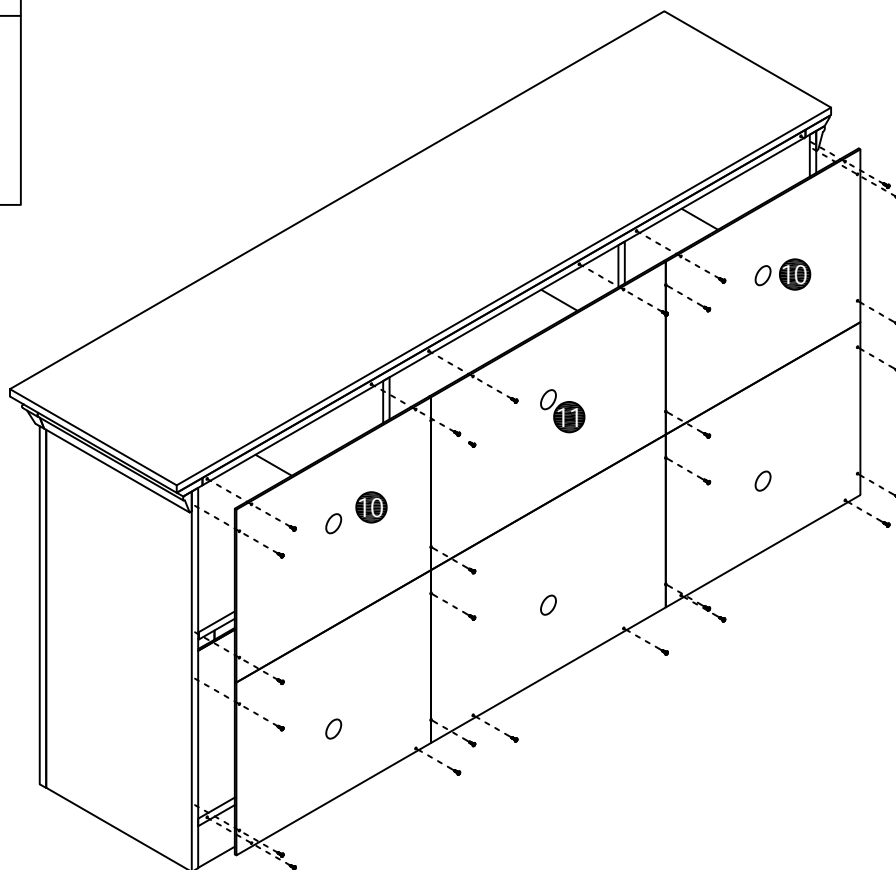

TV STAND ASSEMBLY

STEP22

J x 28

Ø3.5*12mm

STEP23

Wall

STEP24

STEP25