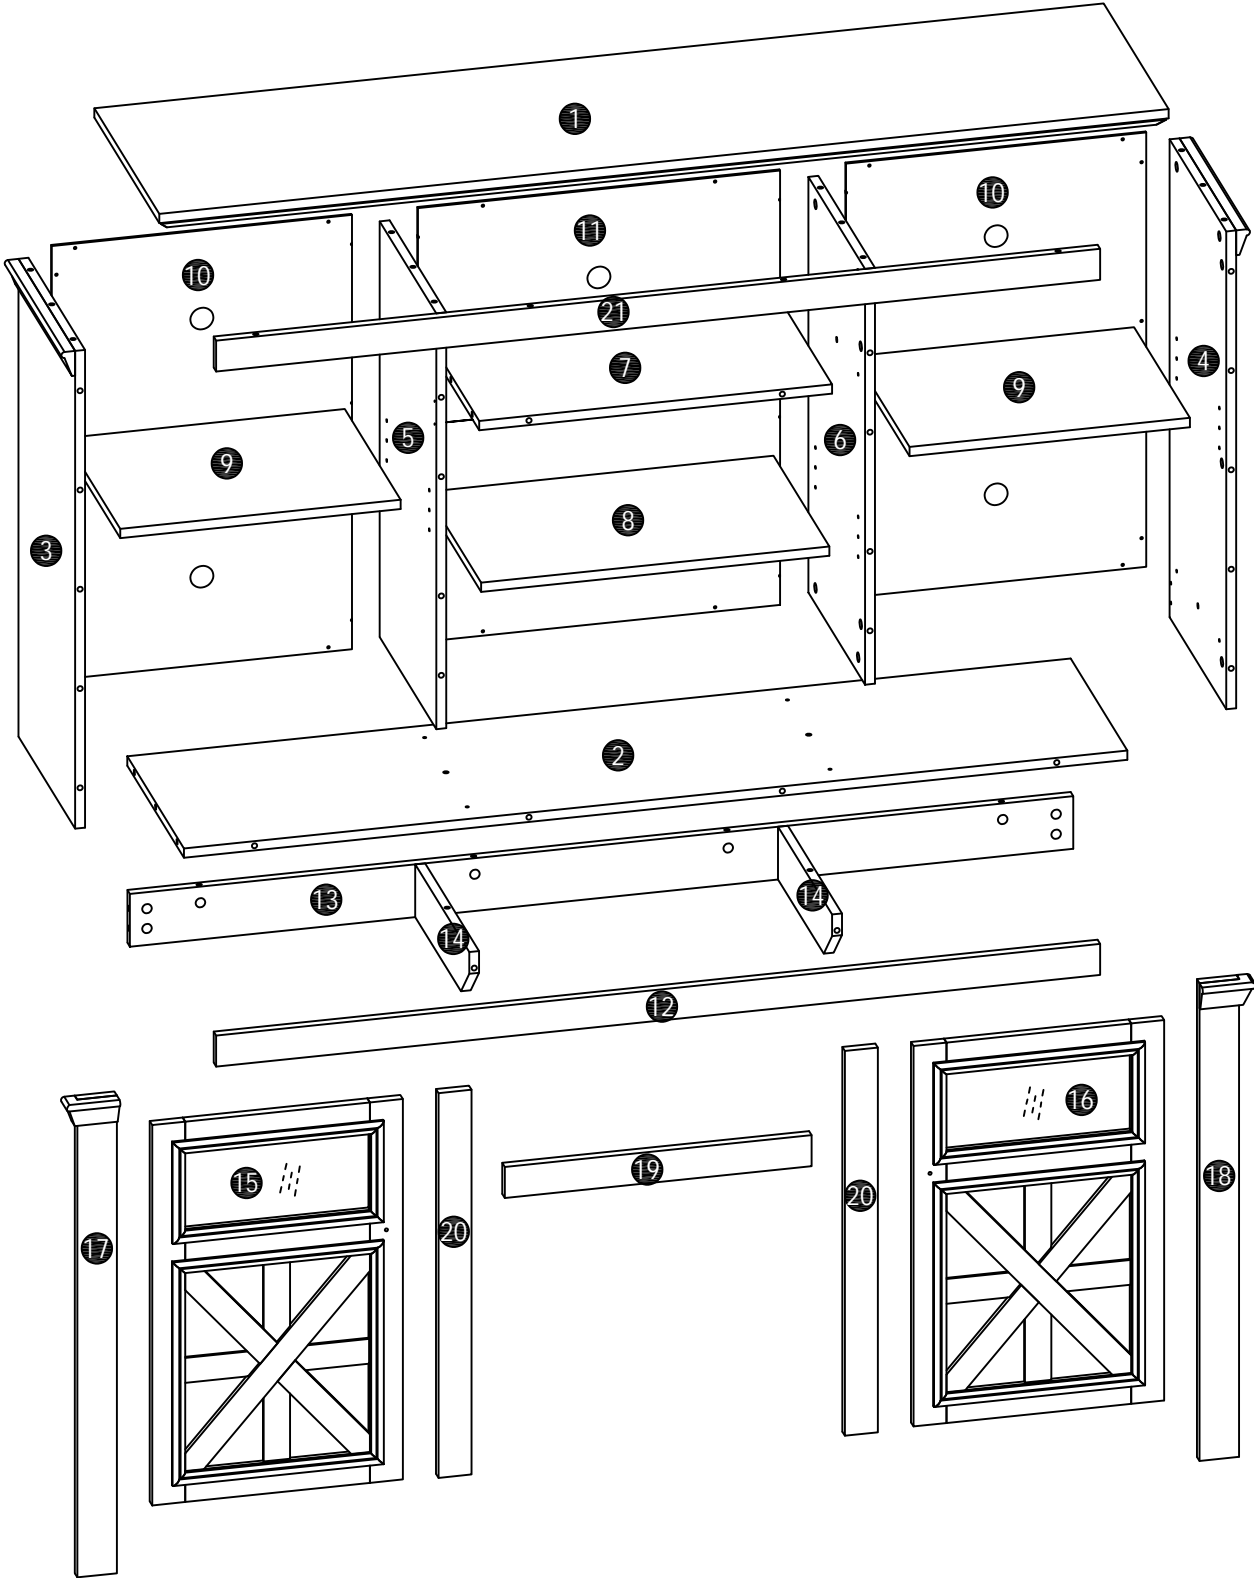

TV Stand w/ Fireplace

Item: YS-021

Assembly Instruction

NOTE: This instruction manual contains IMPORTANT safety information. Please read carefully before assembling the product

List of Parts

Hardware

A x 58+2

Ø6 x 34mm

B x 58+2

Ø15 x 10mm

C x 18+1

Ø8*30mm

D x 8+1

Ø3*12mm

E x 4