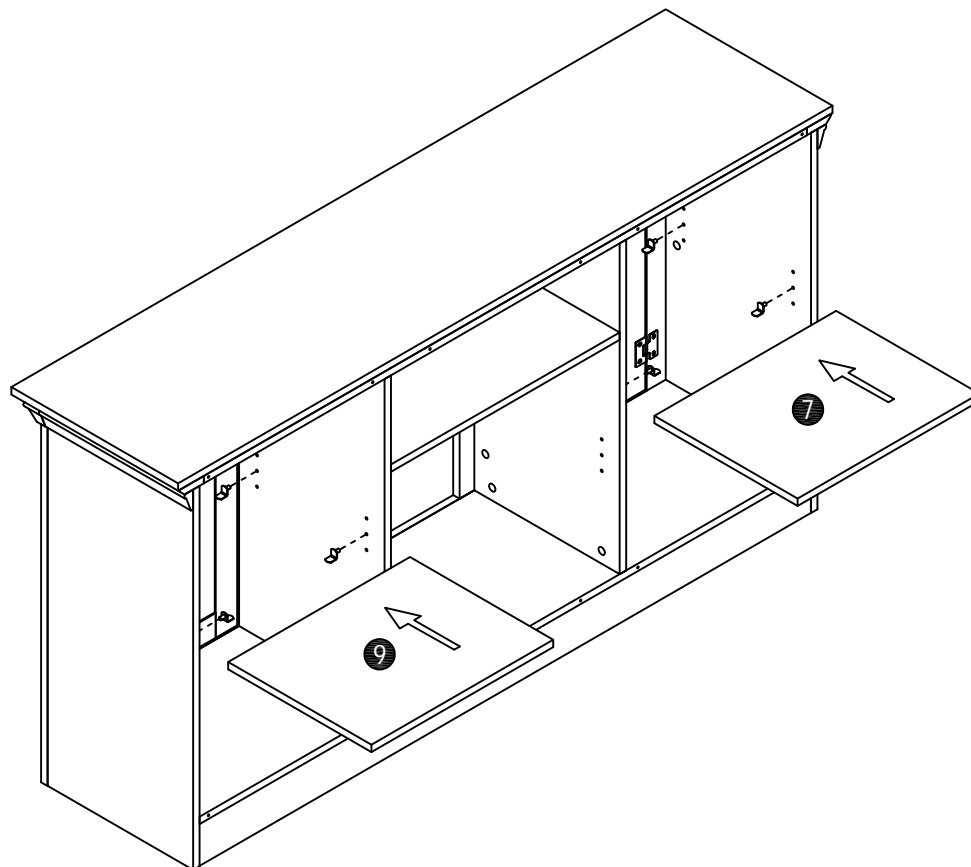

STEP25

K x 8

FIREPLACE MANTEL ASSEMBLY