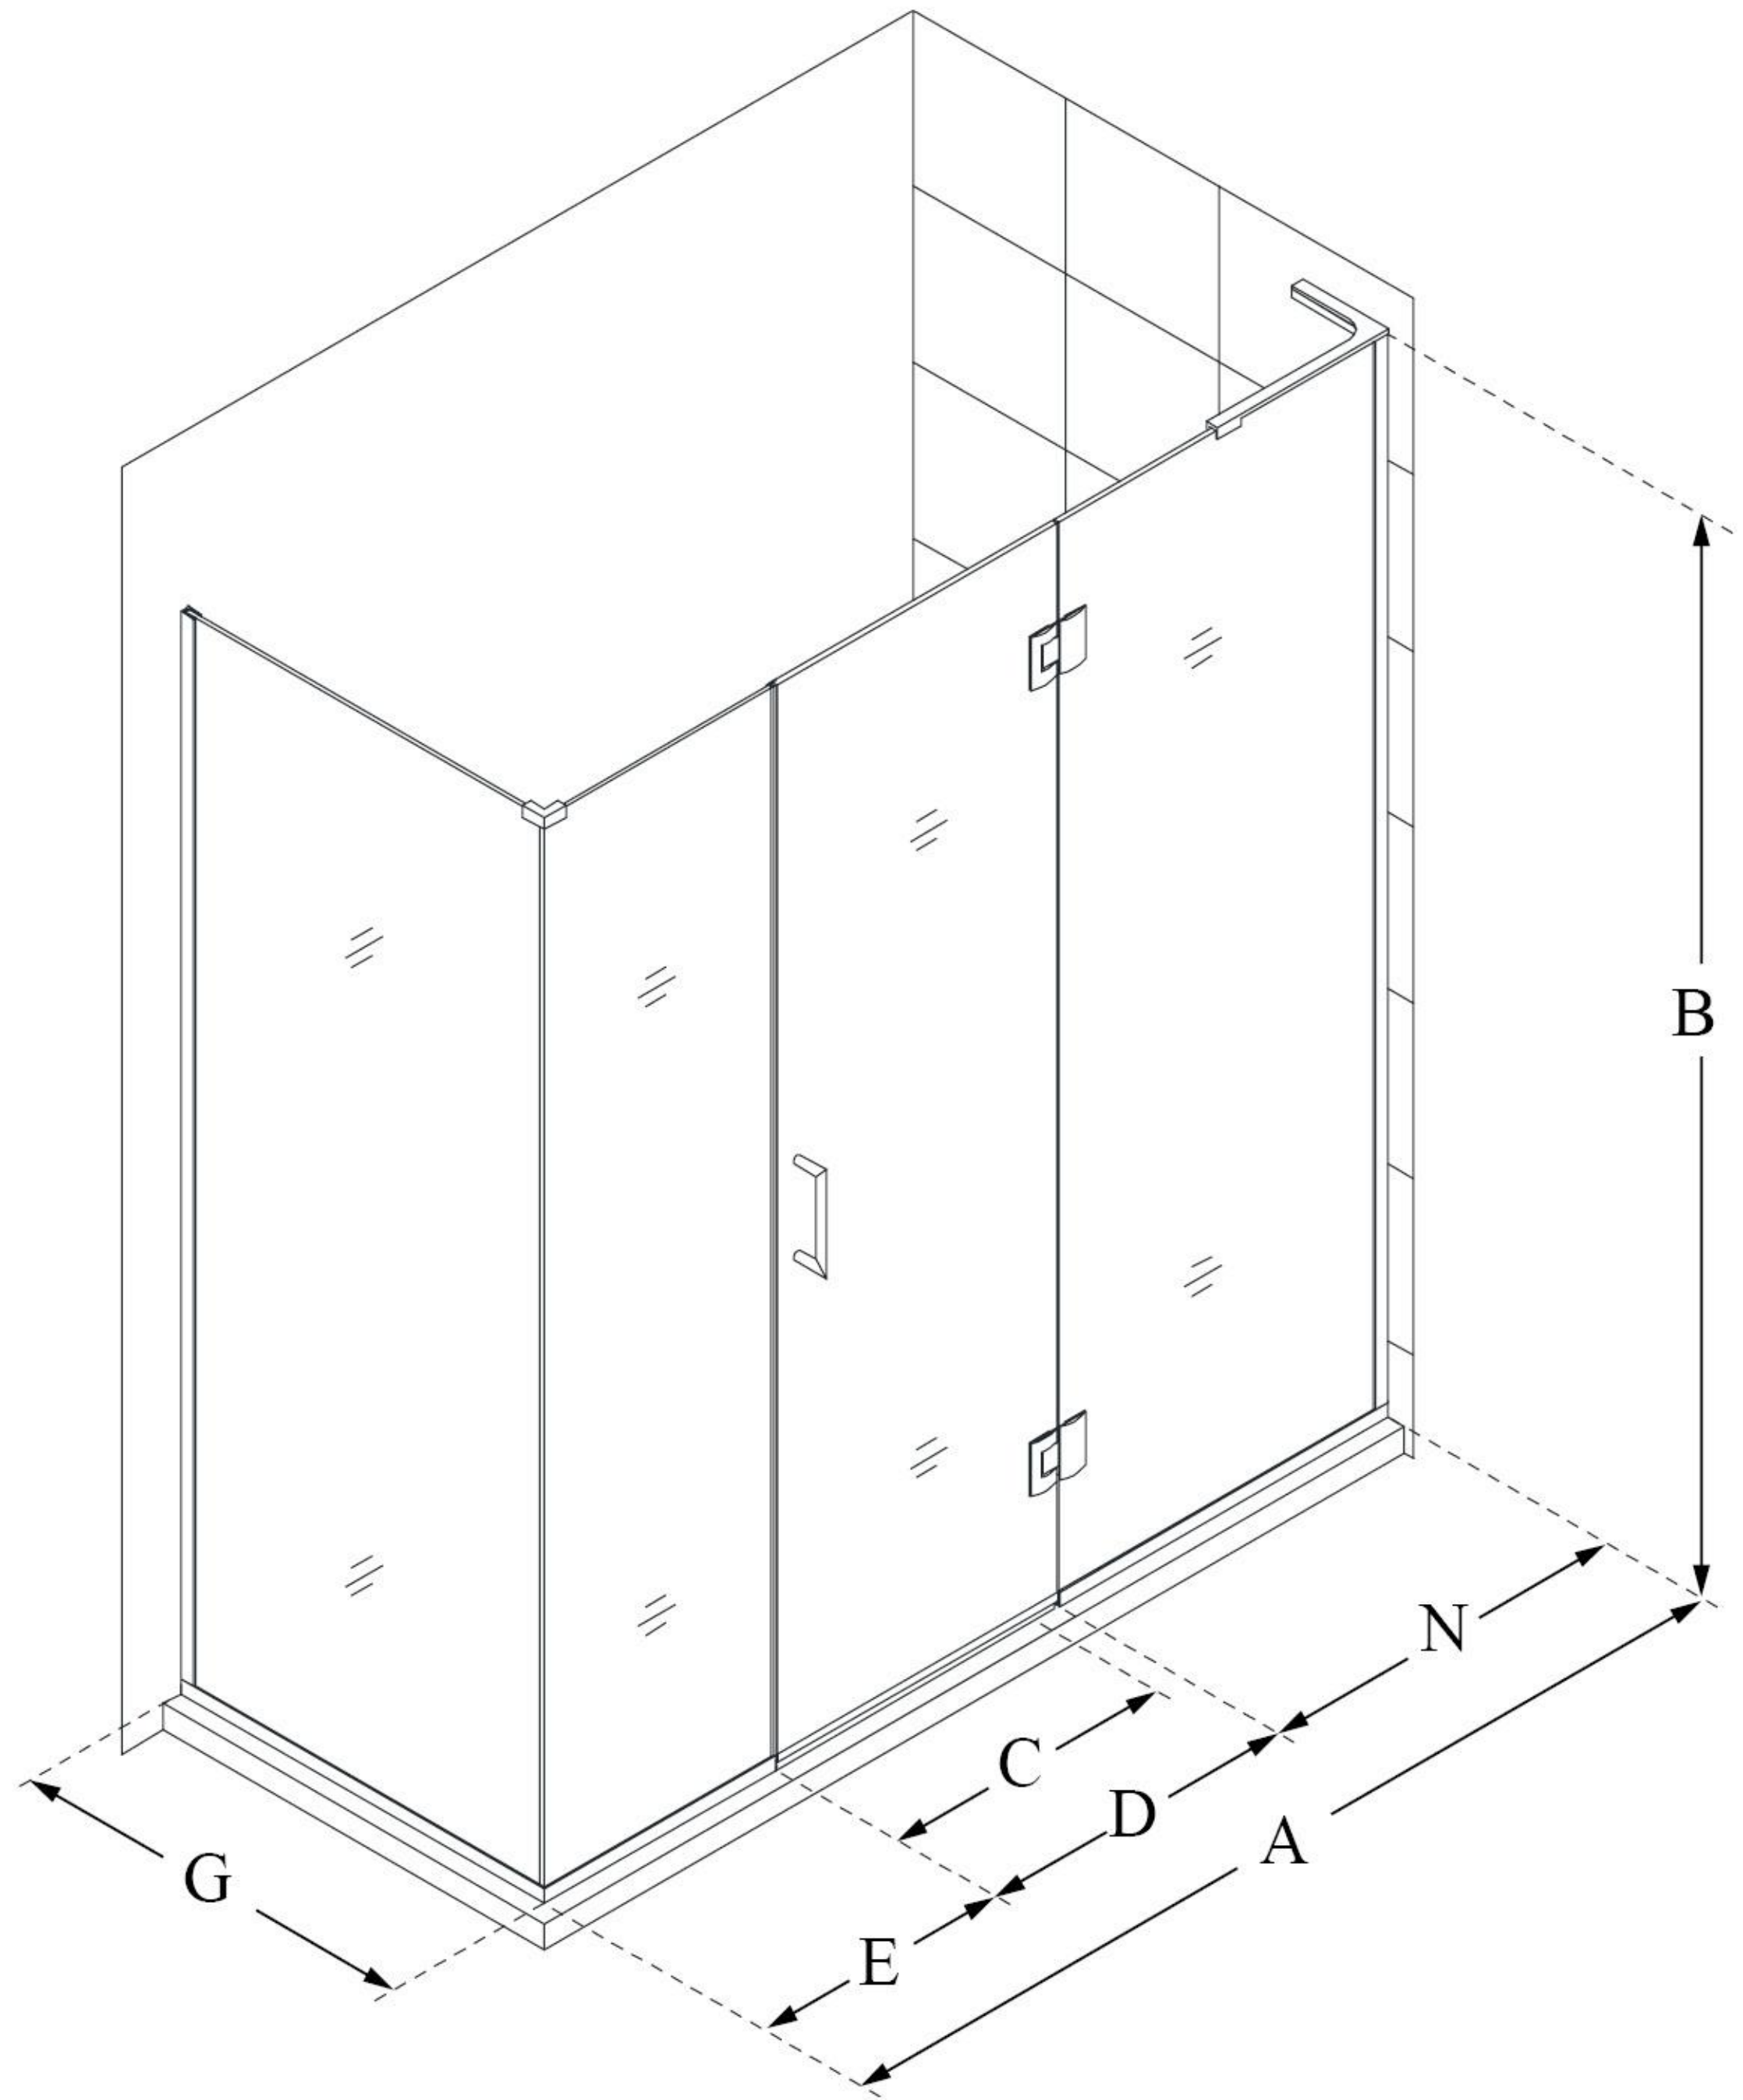

## UNIDOOR-X

DreamLine Unidoor-X 64" W x 30  
3/8" D x 72" H Frameless Hinged  
Shower Enclosure, Clear Glass

SWING DOOR

### CONFIGURATION DIMENSIONS:

**A: 64"**

MODEL WIDTH

**B: 72"**

MODEL HEIGHT

**C: 25"**

ACCESS WIDTH

**D: 26"**

DOOR WIDTH

**E: 14"**

INLINE PANEL WIDTH

**G: 30 3/8"**

RETURN PANEL WIDTH

**N: 24"**

HINGE PANEL WIDTH

DreamLine reserves the right to update or modify the hardware or materials pictured without prior notice for the purpose of product improvement and customer satisfaction.