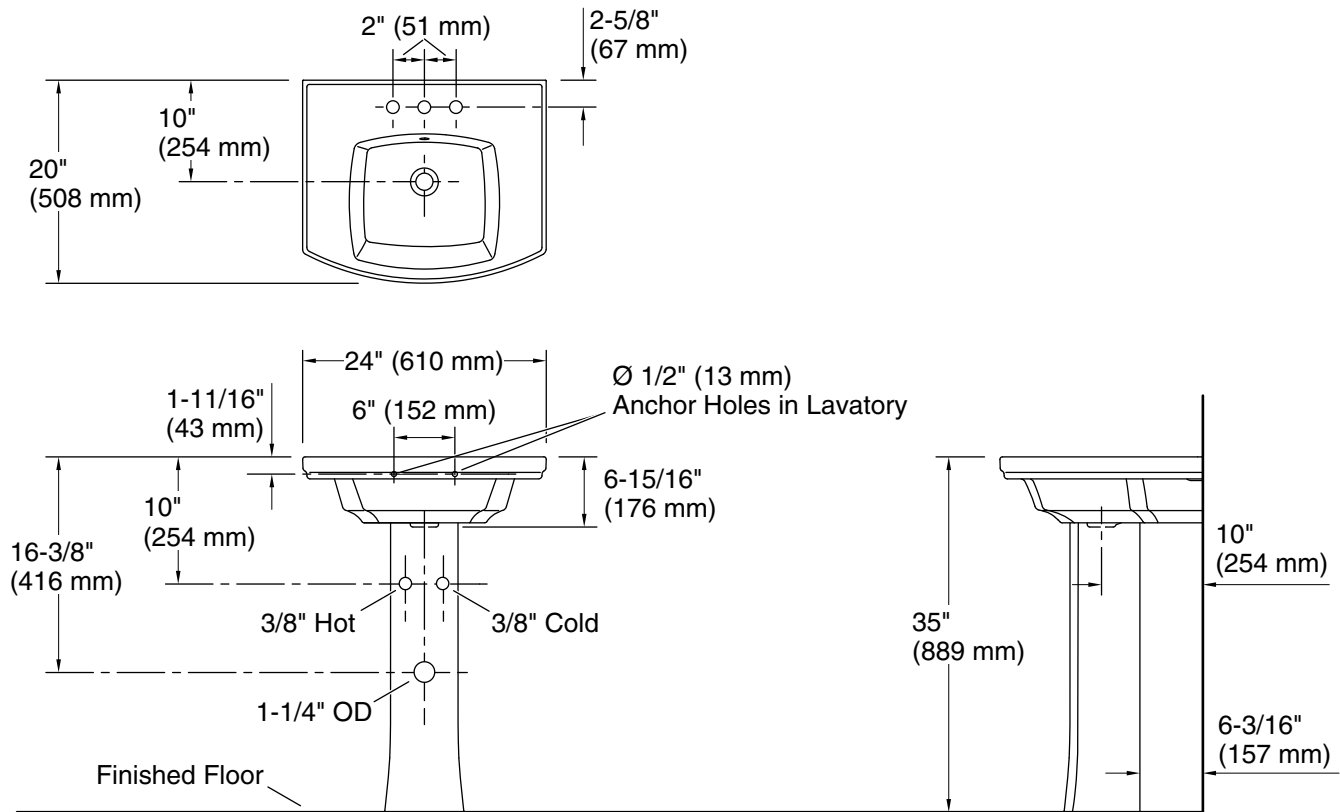

Kelston®

23-3/4" rectangular pedestal bathroom sink
K-24050-4

Features

- Rectangular basin
- 4" (102 mm) centerset faucet holes
- Overflow drain
- Combination consists of basin and pedestal
- Coordinates with other products in the Kelston collection

Material

- Vitreous china

Installation

- Pedestal

Recommended Products/Accessories

K-23725 Cast iron cleaner

Included Components

K-24051-4 23-3/4" rectangular pedestal bathroom sink

1-16-2026 23:51 - US/CA

THE BOLD LOOK
OF **KOHLER®**

Technical Information

All product dimensions are nominal.

Basin configuration:	Single Bowl
Center(s):	4" (102 mm)
Bowl area (Basin #1):	Length: 14-5/16" (364 mm) Width: 13" (330 mm) Bowl depth: 5-1/8" (130 mm) Water depth: 3-1/16" (77 mm)
With overflow:	Yes
Number of deck holes:	3

Notes

Install this product according to the installation instructions.

Product dimensions are nominal and may vary per ASME A112.19.2 tolerances.