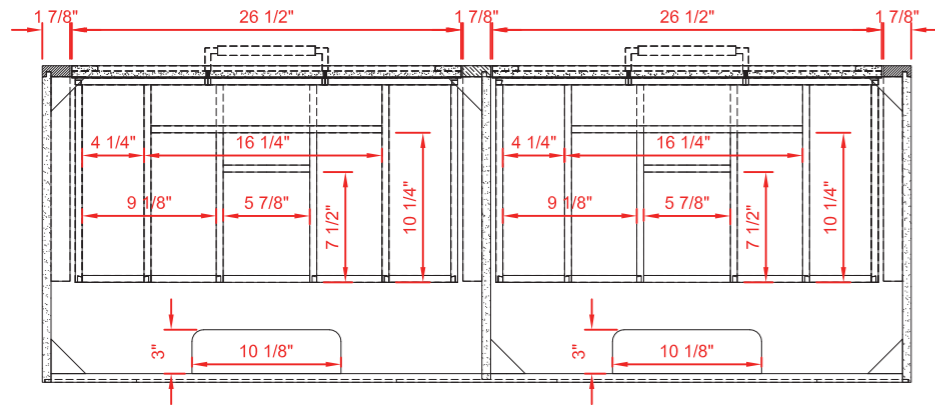

DIMENSIONS GUIDE

MODEL NUMBER:1690VB-60-318

TOP VIEW

Product Net weight (W/O Top):172 lbs.
 Product packed Gross weight (W/O Top):215 lbs.
 Packed product Dimensions:
 62.25in. W x 24.5in. D x 38.75in. H

FRONT VIEW

SIDE VIEW