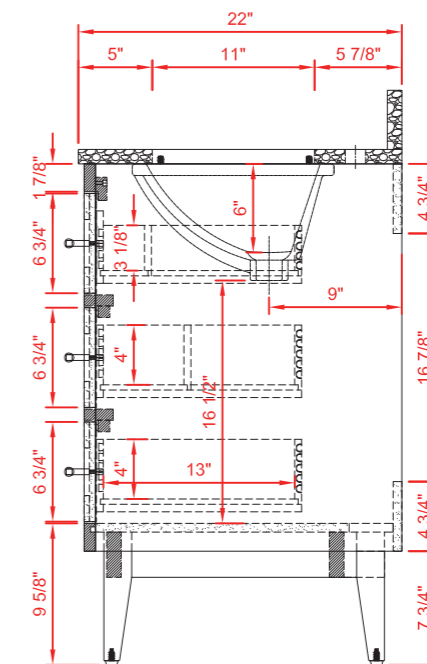

DIMENSIONS GUIDE

MODEL NUMBER:1690VB-60-318

TOP VIEW

Product Net weight (W/O Top):172 lbs.
 Product packed Gross weight (W/O Top):215 lbs.
 Packed product Dimensions:
 62.25in. W x 24.5in. D x 38.75in. H

FRONT VIEW

SIDE VIEW