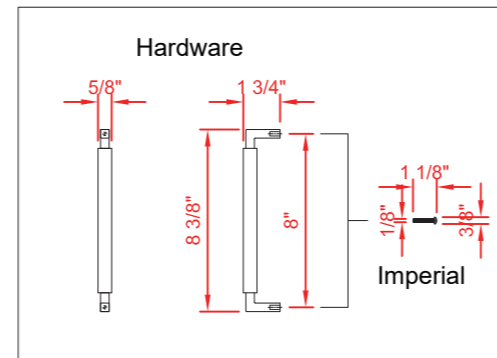

DIMENSIONS GUIDE

MODEL NUMBER:1690VB-60-318

TOP VIEW

Product Net weight (W/O Top):172 lbs.
 Product packed Gross weight (W/O Top):215 lbs.
 Packed product Dimensions:
 62.25in. W x 24.5in. D x 38.75in. H

FRONT VIEW

SIDE VIEW