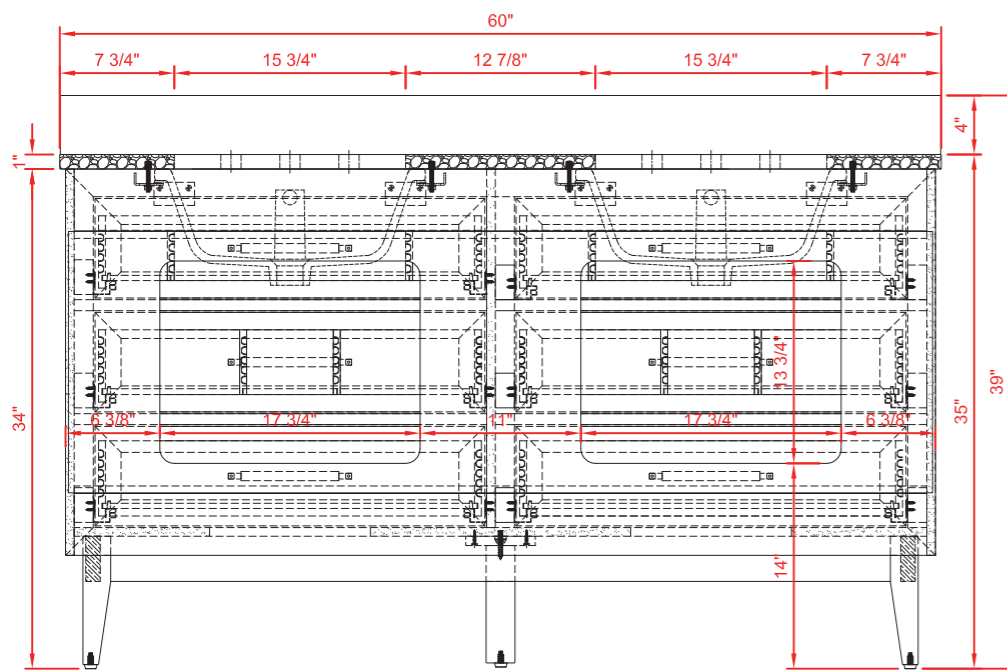

DIMENSIONS GUIDE

MODEL NUMBER:1690VB-60-318

TOP VIEW

Product Net weight (W/O Top):172 lbs.
 Product packed Gross weight (W/O Top):215 lbs.
 Packed product Dimensions:
 62.25in. W x 24.5in. D x 38.75in. H

FRONT VIEW

SIDE VIEW