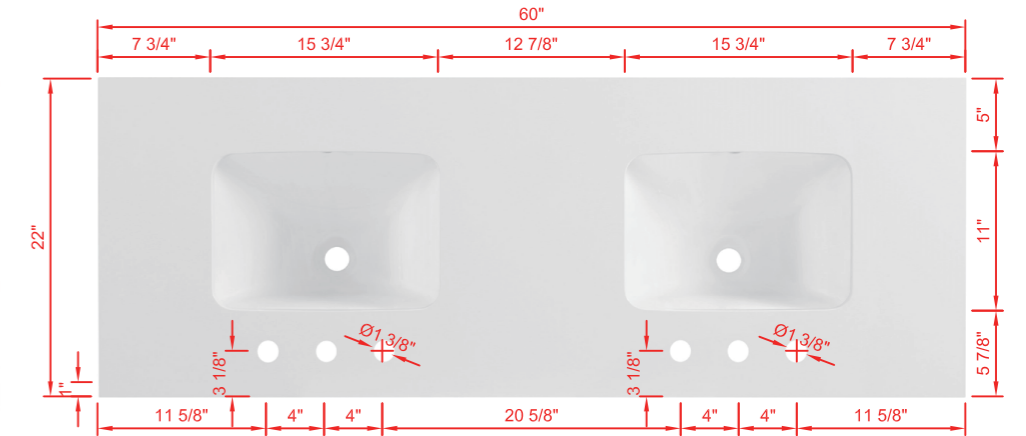

DIMENSIONS GUIDE

MODEL NUMBER:1690VB-60-318

TOP VIEW

Product Net weight (W/O Top):172 lbs.
 Product packed Gross weight (W/O Top):215 lbs.
 Packed product Dimensions:
 62.25in. W x 24.5in. D x 38.75in. H

FRONT VIEW

SIDE VIEW