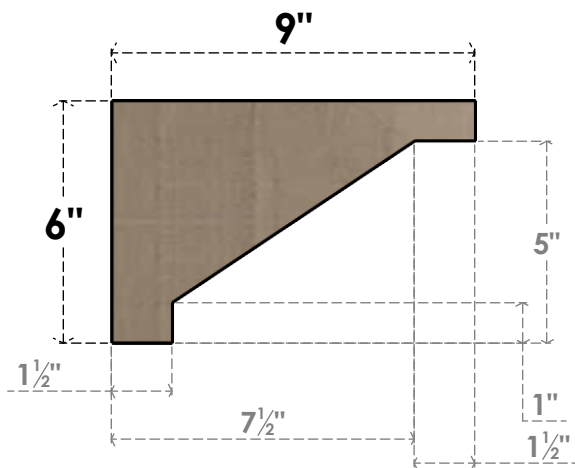

ITEM NUMBER: CORU03X09X06BURRCPR

3"W X 9"D X 6"H SERIES 3 CLASSIC BURLINGTON ROUGH CEDAR
TIMBERTHANE FAUX WOOD CORBEL, PRIMED

SIDE PROFILE

FRONT PROFILE

ISOMETRIC

EKENA MILLWORK
2300 WEST MAIN ST.
CLARKSVILLE, TX 75426
TOLL FREE: 866-607-0453
WWW.EKENAMILLWORK.COM

NOTES

1. INSTALLATION TO BE COMPLETED IN ACCORDANCE WITH MANUFACTURER'S SPECIFICATIONS.
2. DRAWING MAY NOT BE TO SCALE
3. THIS DRAWING IS INTENDED FOR DESIGN AND PLANNING PURPOSES ONLY.
4. ALL INFORMATION CONTAINED HEREIN WAS CURRENT AT THE TIME OF DEVELOPMENT BUT MUST BE REVIEWED AND APPROVED BY THE PRODUCT MANUFACTURER TO BE CONSIDERED ACCURATE.
5. TIMBERTHANE ARCHITECTURAL PRODUCTS ARE MADE FROM HIGH DENSITY URETHANE AND COME FACTORY PRIMED