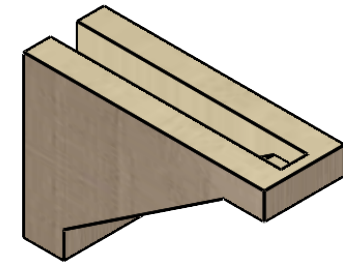

ITEM NUMBER: CORU03X09X06BURRCPR

3"W X 9"D X 6"H SERIES 3 CLASSIC BURLINGTON ROUGH CEDAR
TIMBERTHANE FAUX WOOD CORBEL, PRIMED

SIDE PROFILE

FRONT PROFILE

ISOMETRIC

EKENA MILLWORK
2300 WEST MAIN ST.
CLARKSVILLE, TX 75426
TOLL FREE: 866-607-0453
WWW.EKENAMILLWORK.COM