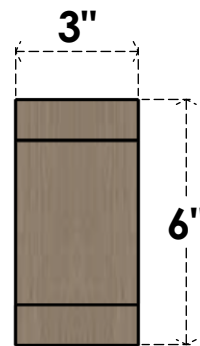

ITEM NUMBER: CORU03X09X06BURRCPR

3"W X 9"D X 6"H SERIES 3 CLASSIC BURLINGTON ROUGH CEDAR
TIMBERTHANE FAUX WOOD CORBEL, PRIMED

SIDE PROFILE

FRONT PROFILE

ISOMETRIC

EKENA MILLWORK
2300 WEST MAIN ST.
CLARKSVILLE, TX 75426
TOLL FREE: 866-607-0453
WWW.EKENAMILLWORK.COM