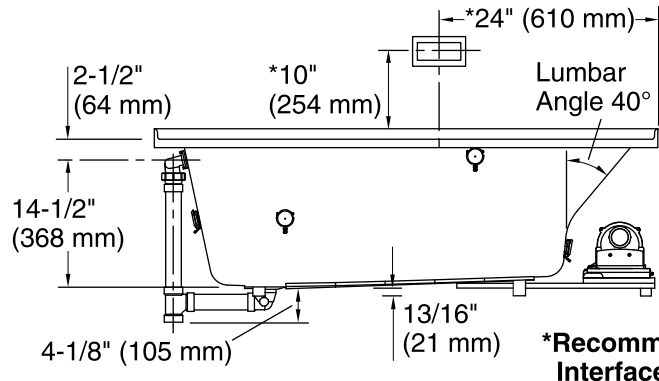

### K-1167-GVL

No change in measurement if connected with drain illustrated. (K-7272)

Control Access  
30" (762 mm) W  
x 15" (381 mm) H  
Min

**\*Recommended User Interface Location**