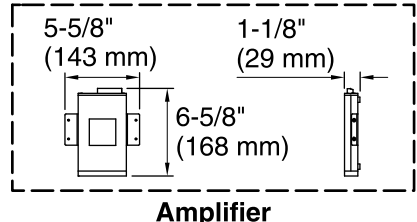

### K-1167-GVL

No change in measurement if connected with drain illustrated. (K-7272)

Control Access  
30" (762 mm) W  
x 15" (381 mm) H  
Min

**\*Recommended User Interface Location**