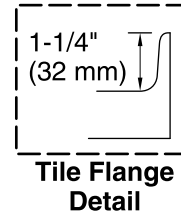

### K-1167-GVL

No change in measurement if connected with drain illustrated. (K-7272)

Control Access  
30" (762 mm) W  
x 15" (381 mm) H  
Min

**\*Recommended User Interface Location**