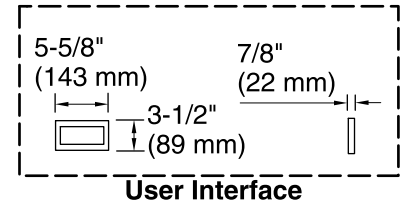

### K-1167-GVL

No change in measurement if connected with drain illustrated. (K-7272)

Control Access  
30" (762 mm) W  
x 15" (381 mm) H  
Min

**\*Recommended User Interface Location**