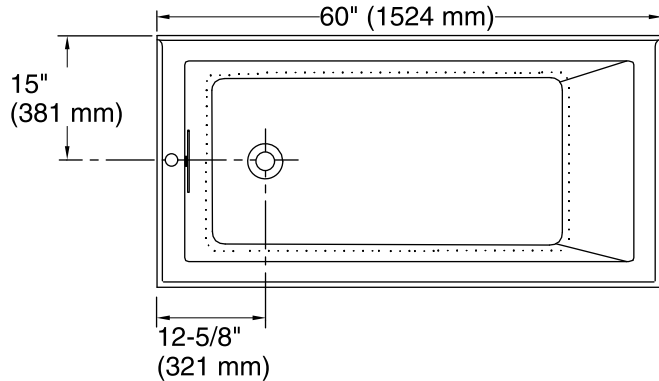

### K-1167-GVL

No change in measurement if connected with drain illustrated. (K-7272)

Control Access  
30" (762 mm) W  
x 15" (381 mm) H  
Min

**\*Recommended User Interface Location**