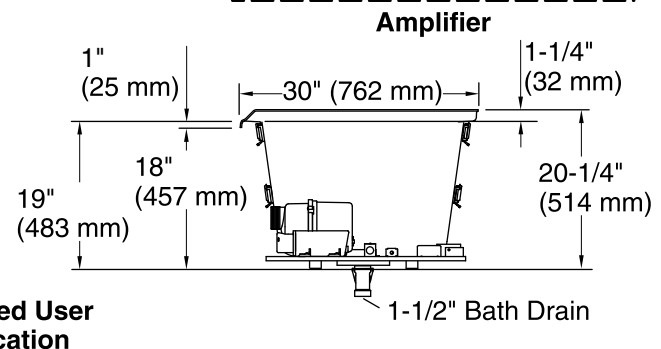

### K-1167-GVL

No change in measurement if connected with drain illustrated. (K-7272)

Control Access  
30" (762 mm) W  
x 15" (381 mm) H  
Min

**\*Recommended User Interface Location**