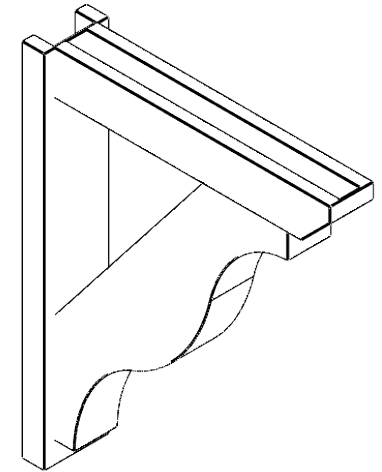

ITEM NUMBER: OUTUROC040X060X28000X34000X040X020X040FST24RCPR

4"W TOP X 6"W BACK X 28"D X 34"H X 4"T TOP X 2"T BACK TIMBERTHANE ROUGH CEDAR FUNSTON FAUX WOOD OPEN OUTLOOKER, SLAT TOP AND BLOCK BACK, 4"W CLOSED BRACE, PRIMED TAN

SIDE PROFILE

FRONT PROFILE

ISOMETRIC

GENERATED DATE : 07/06/2023

EKENA MILLWORK
2300 WEST MAIN ST.
CLARKSVILLE, TX 75426
TOLL FREE: 866-607-0453
WWW.EKENAMILLWORK.COM

NOTES

1. INSTALLATION TO BE COMPLETED IN ACCORDANCE WITH MANUFACTURER'S SPECIFICATIONS.
2. DRAWING MAY NOT BE TO SCALE
3. THIS DRAWING IS INTENDED FOR DESIGN AND PLANNING PURPOSES ONLY.
4. ALL INFORMATION CONTAINED HEREIN WAS CURRENT AT THE TIME OF DEVELOPMENT BUT MUST BE REVIEWED AND APPROVED BY THE PRODUCT MANUFACTURER TO BE CONSIDERED ACCURATE.
5. TIMBERTHANE ARCHITECTURAL PRODUCTS ARE MADE FROM HIGH DENSITY URETHANE AND COME FACTORY PRIMED