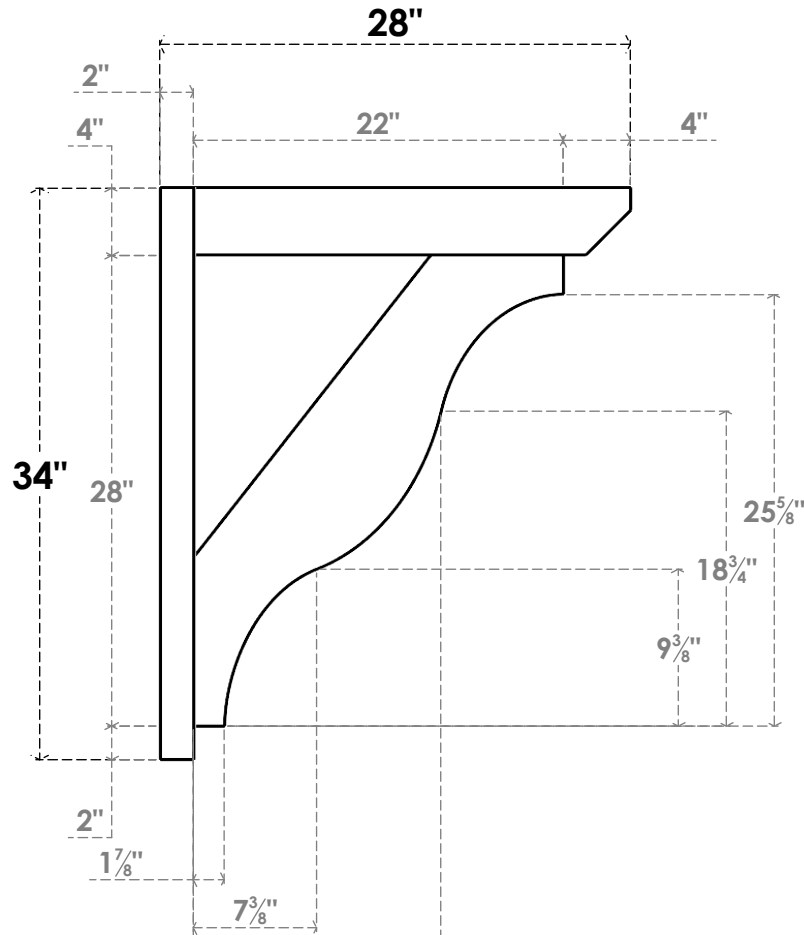

ITEM NUMBER: OUTUROC040X060X28000X34000X040X020X040FST24RCPR

4"W TOP X 6"W BACK X 28"D X 34"H X 4"T TOP X 2"T BACK TIMBERTHANE ROUGH CEDAR FUNSTON FAUX WOOD OPEN OUTLOOKER, SLAT TOP AND BLOCK BACK, 4"W CLOSED BRACE, PRIMED TAN

SIDE PROFILE

FRONT PROFILE

ISOMETRIC

GENERATED DATE : 07/06/2023

EKENA MILLWORK
2300 WEST MAIN ST.
CLARKSVILLE, TX 75426
TOLL FREE: 866-607-0453
WWW.EKENAMILLWORK.COM

NOTES

1. INSTALLATION TO BE COMPLETED IN ACCORDANCE WITH MANUFACTURER'S SPECIFICATIONS.
2. DRAWING MAY NOT BE TO SCALE
3. THIS DRAWING IS INTENDED FOR DESIGN AND PLANNING PURPOSES ONLY.
4. ALL INFORMATION CONTAINED HEREIN WAS CURRENT AT THE TIME OF DEVELOPMENT BUT MUST BE REVIEWED AND APPROVED BY THE PRODUCT MANUFACTURER TO BE CONSIDERED ACCURATE.
5. TIMBERTHANE ARCHITECTURAL PRODUCTS ARE MADE FROM HIGH DENSITY URETHANE AND COME FACTORY PRIMED