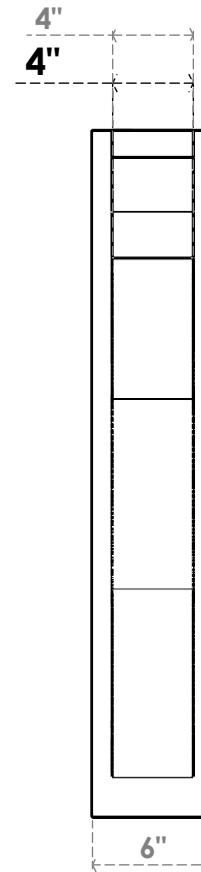

ITEM NUMBER: OUTUROC040X060X28000X34000X040X020X040FST24RCPR

4"W TOP X 6"W BACK X 28"D X 34"H X 4"T TOP X 2"T BACK TIMBERTHANE ROUGH CEDAR FUNSTON FAUX WOOD OPEN OUTLOOKER, SLAT TOP AND BLOCK BACK, 4"W CLOSED BRACE, PRIMED TAN

SIDE PROFILE

FRONT PROFILE

ISOMETRIC

GENERATED DATE : 07/06/2023

EKENA MILLWORK
2300 WEST MAIN ST.
CLARKSVILLE, TX 75426
TOLL FREE: 866-607-0453
WWW.EKENAMILLWORK.COM

NOTES

1. INSTALLATION TO BE COMPLETED IN ACCORDANCE WITH MANUFACTURER'S SPECIFICATIONS.
2. DRAWING MAY NOT BE TO SCALE
3. THIS DRAWING IS INTENDED FOR DESIGN AND PLANNING PURPOSES ONLY.
4. ALL INFORMATION CONTAINED HEREIN WAS CURRENT AT THE TIME OF DEVELOPMENT BUT MUST BE REVIEWED AND APPROVED BY THE PRODUCT MANUFACTURER TO BE CONSIDERED ACCURATE.
5. TIMBERTHANE ARCHITECTURAL PRODUCTS ARE MADE FROM HIGH DENSITY URETHANE AND COME FACTORY PRIMED