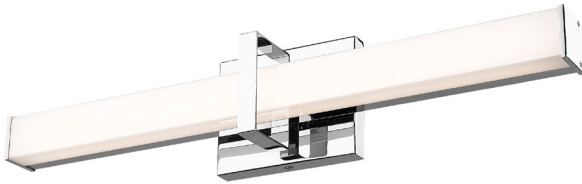

## ELON CH

5623-B24 CH-OP

UPC: 844375109148

24" LED Bath Bar

Contemporary, clean, and utilitarian in style, Elon is a series of dimmable, energy-efficient LED bath bars. The linear design of the Elon backplate balances an oversized opal acrylic lens. This sophisticated, modern collection is available in a variety of sizes. These bright lights are perfect over or next to a mirror.

Fixture Finish:	Chrome	
Glass/Shade Finish:	Opal Glass	
Materials:	Steel	Acrylic
Fixture Width:	24"	60.96cm
Fixture Height:	4.75"	12.065cm
Min - Max Height:	3.75"	9.525cm
Glass Diameter:	1.75"	4.445cm
Glass Height:	24"	60.96cm
Canopy/Backplate:	4.75"W x 6"H x 0.75"E	12.065cm L x 15.24cm H x 1.905cm E
Chain:	NA	
Rod:	NA	NA
Wire:	8"	20.32cm
Bulb Type:	LED 1 x 28W	
Wattage:	1 x 28W	
Voltage:	120	
Install Position:	Reversible - Vertical/Horizontal	
Approved Location:	Damp Location	

Sloped Ceiling:	No
ADA:	Yes
Close-to-ceiling:	No
Bulbs Included:	Yes
Dimmable:	Yes

- May be mounted horizontally or vertically
- Dimmable, integrated energy-efficient LEDs (2250Lm; 28W; 3000K; 90 CRI)
- Opal acrylic diffuser