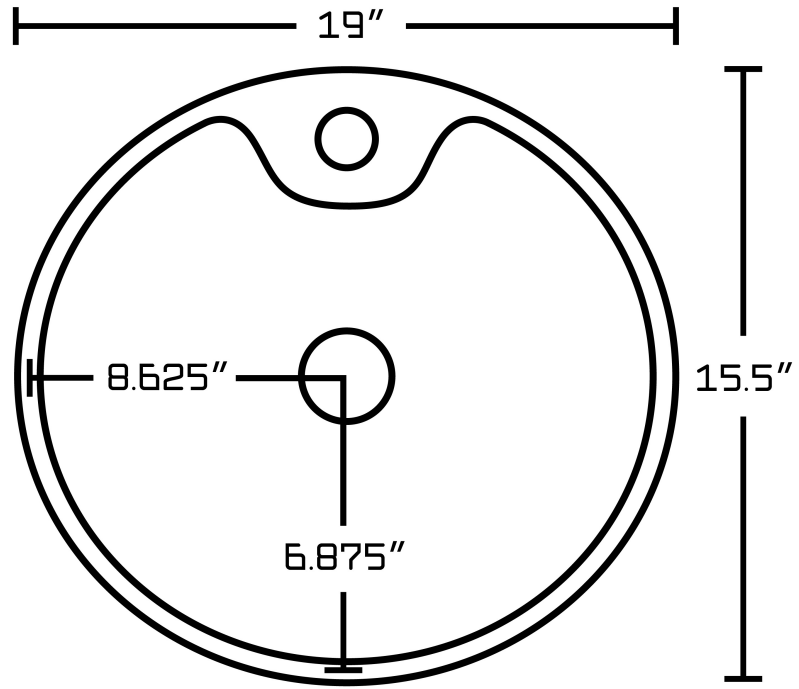

\*Estimated as of 22 Apr 2022 1:56 PM.

Quality control approved in Canada. Each box on your order is physically opened-up and inspected to make sure only the highest quality product is shipped. We take and store photos of every single quality audit of every single order we ship. You can see them when you track your order on our website. This product is a group of multiple products. It features a round shape. This bathroom vessel sink set is designed to be installed as a above counter bathroom vessel sink set. It is constructed with ceramic. This bathroom vessel sink set comes with a enamel glaze finish in White color. It is designed for a 1 hole faucet.

Product ID:	33592
Product Type:	Bathroom Vessel Sink Set
Shape:	Round
Install Type:	Above Counter
Faucet Drilling:	1 Hole
Faucet Drilling Location:	Center
Overflow:	Yes
Num Of Sinks:	1
Includes Faucets:	Yes
Includes Drains:	Yes
Width Group:	10-in. - 19-in.
Material:	Ceramic
Style:	Transitional
Finish:	Enamel Glaze
Hardware Color:	Chrome
Color:	White
Recommended Ship Method:	SP

4-13/16"  
(122mm)

4-1/4"  
(108mm)

7-1/16"  
(179mm)