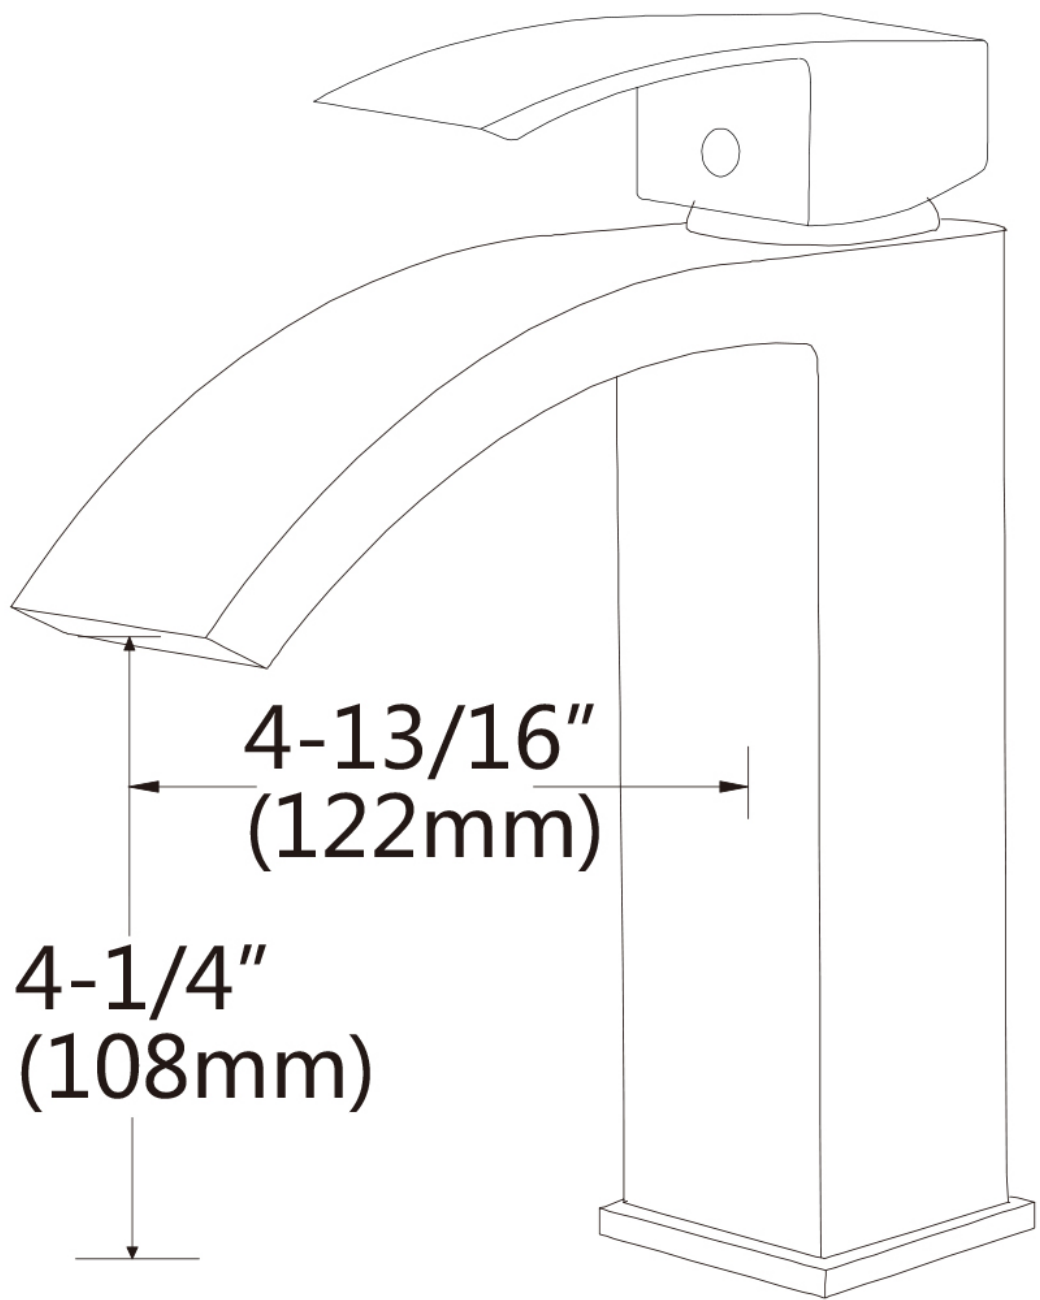

\*Estimated as of 22 Apr 2022 1:56 PM.

Quality control approved in Canada. Each box on your order is physically opened-up and inspected to make sure only the highest quality product is shipped. We take and store photos of every single quality audit of every single order we ship. You can see them when you track your order on our website. This product is a group of multiple products. It features a round shape. This bathroom vessel sink set is designed to be installed as a above counter bathroom vessel sink set. It is constructed with ceramic. This bathroom vessel sink set comes with a enamel glaze finish in White color. It is designed for a 1 hole faucet.

4-13/16"  
(122mm)

4-1/4"  
(108mm)

7-1/16"  
(179mm)