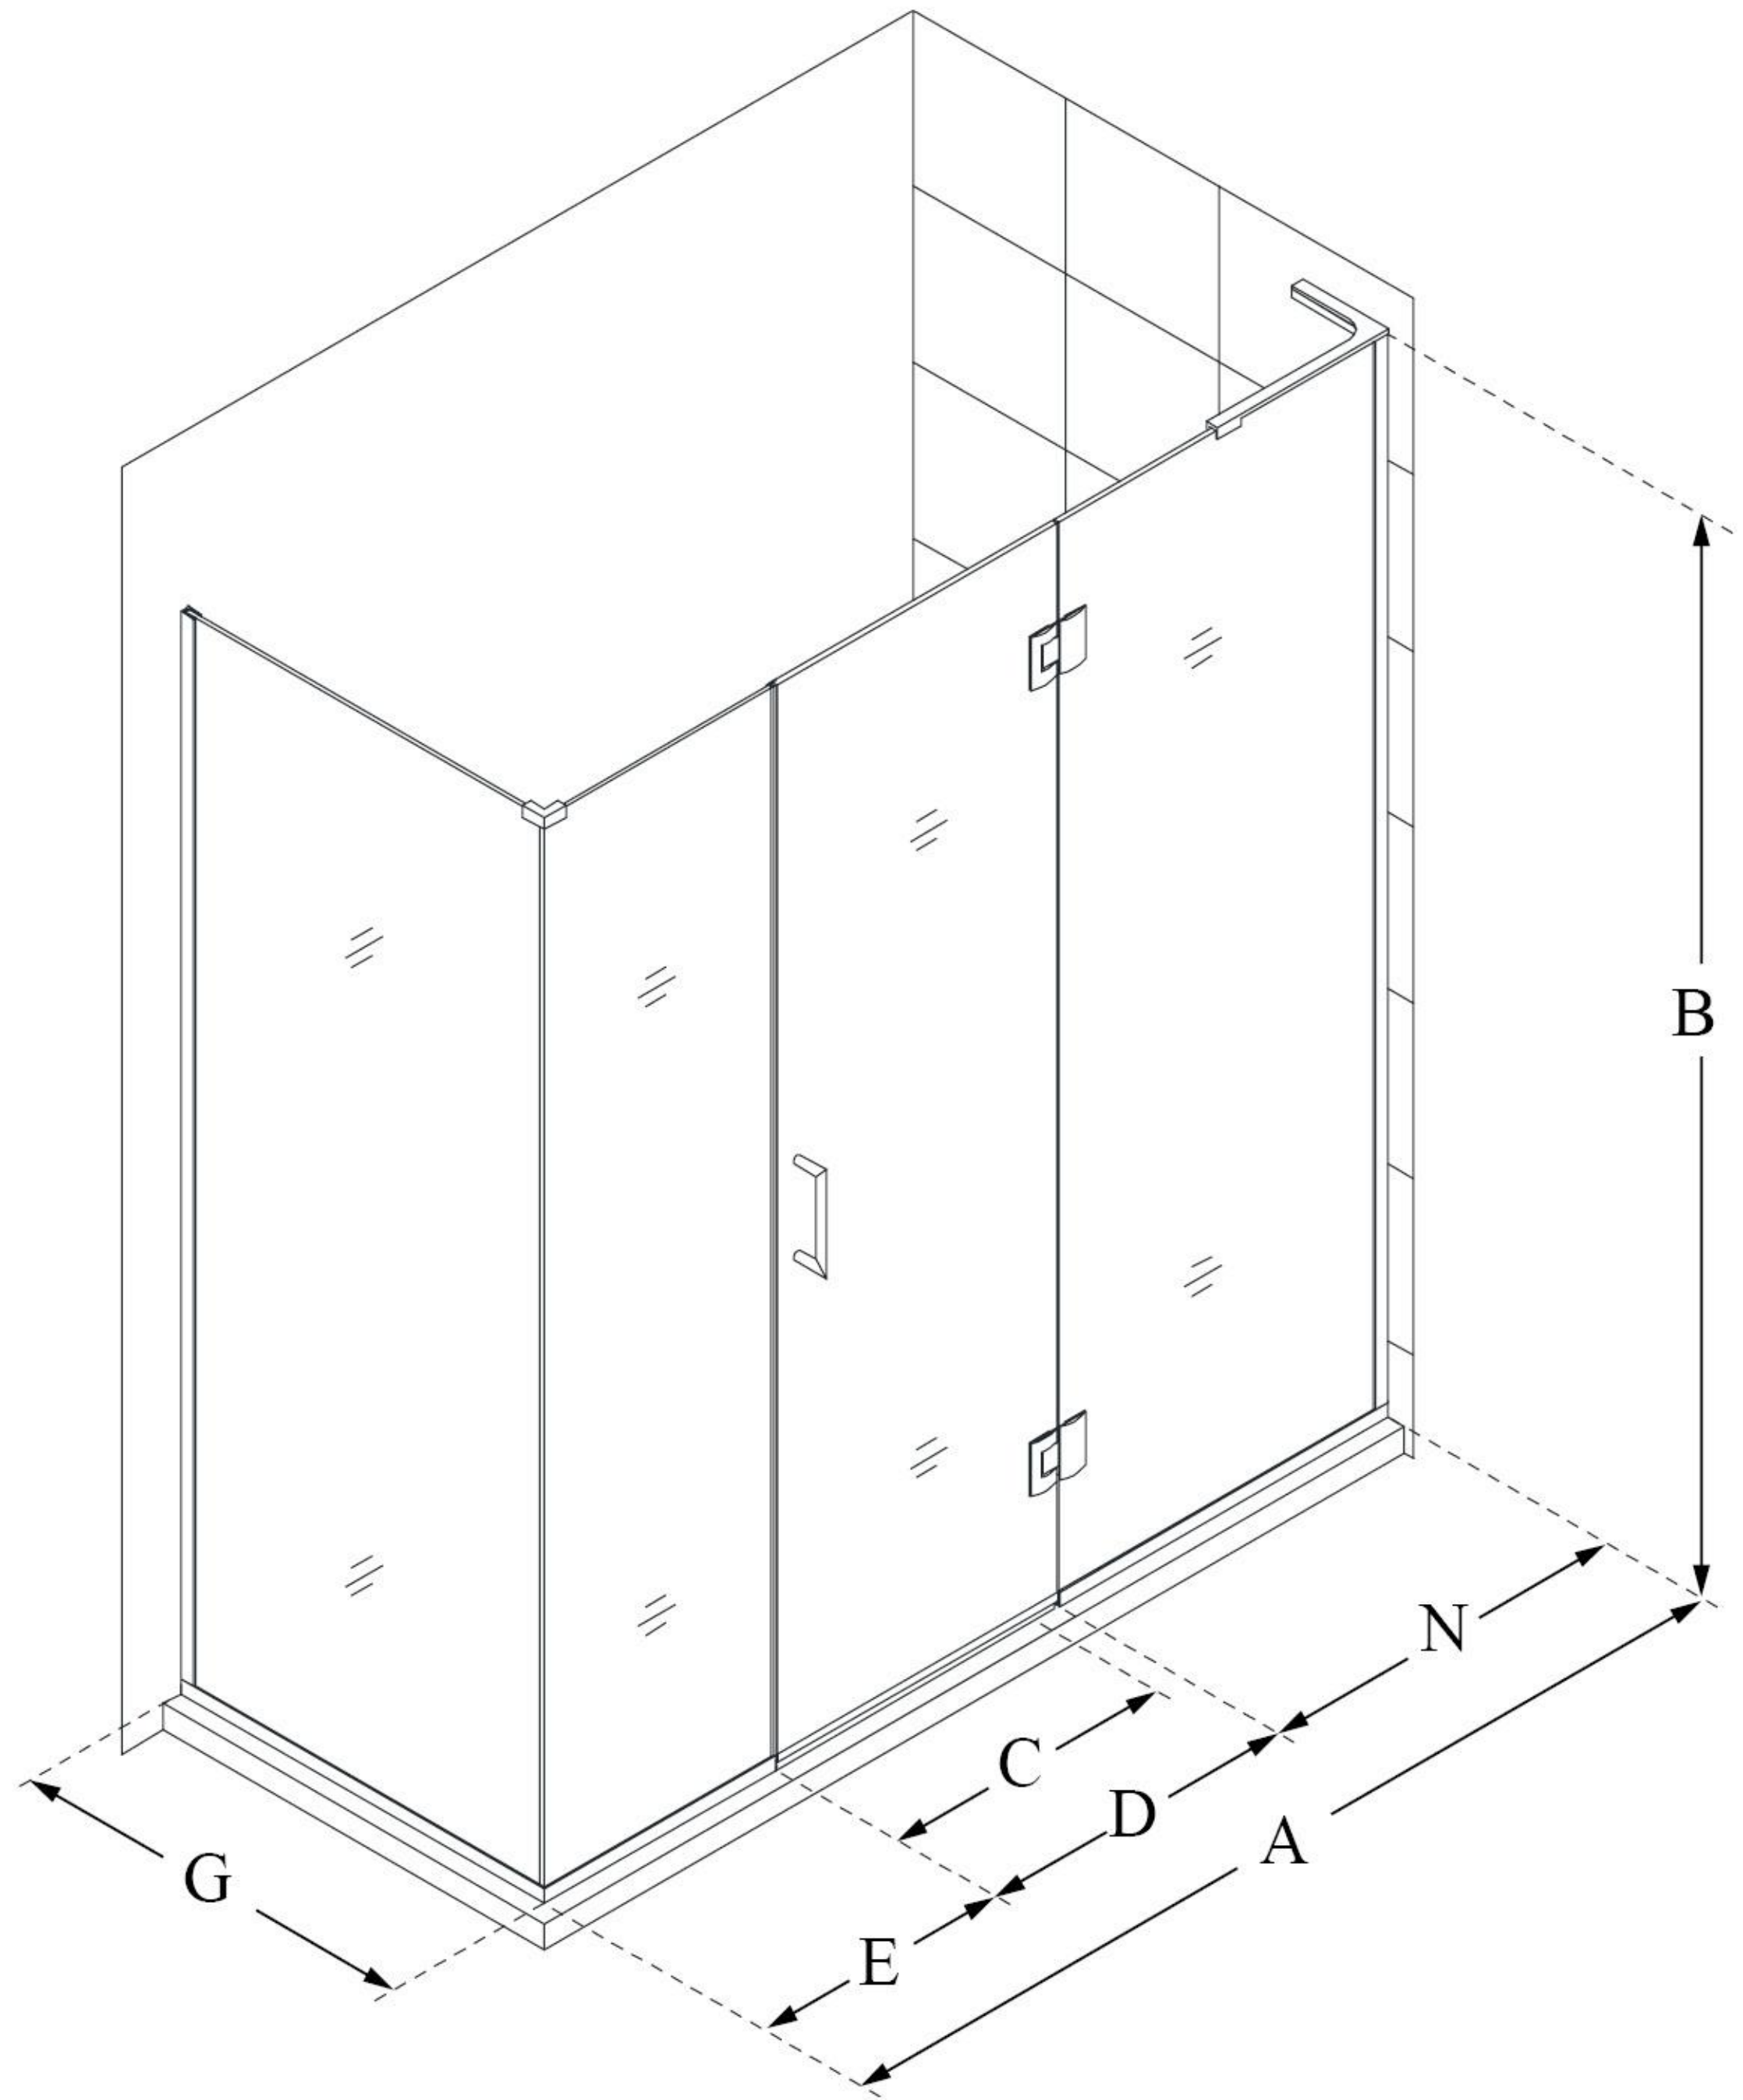

MODEL INFORMATION

E32514530

UNIDOOR-X

DreamLine Unidoor-X 63 1/2" W
x 30 3/8" D x 72" H Frameless
Hinged Shower Enclosure, Clear
Glass

SWING DOOR

CONFIGURATION DIMENSIONS:

A: 63 1/2"

MODEL WIDTH

B: 72"

MODEL HEIGHT

C: 24"

ACCESS WIDTH

D: 25"

DOOR WIDTH

E: 14 1/2"

INLINE PANEL WIDTH

G: 30 3/8"

RETURN PANEL WIDTH

N: 24"

HINGE PANEL WIDTH

DreamLine reserves the right to update or modify the hardware or materials pictured without prior notice for the purpose of product improvement and customer satisfaction.