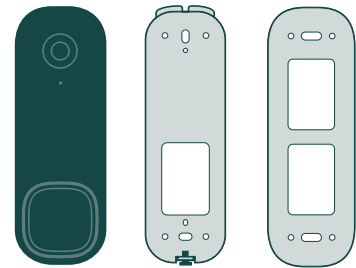

In the box

ecobee Smart Doorbell Camera:
Mounting plates
2x wire extenders
Chime adapter
Wire connectors
Screws
Allen key

Integrations

ecobee Smart Security, Apple HomeKit,
Amazon Alexa

Warranty

3-year limited