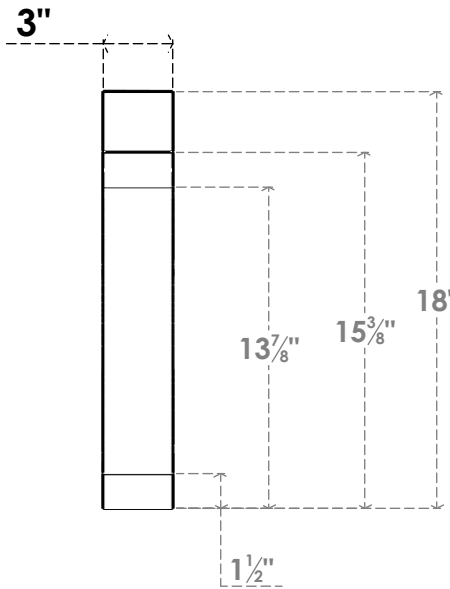

# ITEM NUMBER: BRCURO030X14000X18000LECRCP

3"W X 14"D X 18"H LEGACY ROUGH CEDAR WOODGRAIN OPEN  
TIMBERTHANE BRACE, PRIMED TAN

**SIDE PROFILE**

**FRONT PROFILE**

**ISOMETRIC**

EKENA MILLWORK  
2300 WEST MAIN ST.  
CLARKSVILLE, TX 75426  
TOLL FREE: 866-607-0453  
WWW.EKENAMILLWORK.COM

#### NOTES

1. INSTALLATION TO BE COMPLETED IN ACCORDANCE WITH MANUFACTURER'S SPECIFICATIONS.
2. DRAWING MAY NOT BE TO SCALE
3. THIS DRAWING IS INTENDED FOR DESIGN AND PLANNING PURPOSES ONLY.
4. ALL INFORMATION CONTAINED HEREIN WAS CURRENT AT THE TIME OF DEVELOPMENT BUT MUST BE REVIEWED AND APPROVED BY THE PRODUCT MANUFACTURER TO BE CONSIDERED ACCURATE.
5. TIMBERTHANE ARCHITECTURAL PRODUCTS ARE MADE FROM HIGH DENSITY URETHANE AND COME FACTORY PRIMED