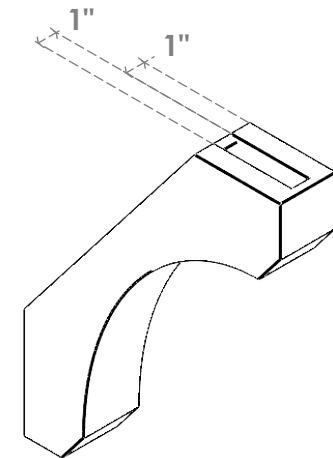

# ITEM NUMBER: BRCURO030X14000X18000LECRCP

3"W X 14"D X 18"H LEGACY ROUGH CEDAR WOODGRAIN OPEN  
TIMBERTHANE BRACE, PRIMED TAN

**SIDE PROFILE**

**FRONT PROFILE**

**ISOMETRIC**

EKENA MILLWORK  
2300 WEST MAIN ST.  
CLARKSVILLE, TX 75426  
TOLL FREE: 866-607-0453  
WWW.EKENAMILLWORK.COM

#### NOTES

1. INSTALLATION TO BE COMPLETED IN ACCORDANCE WITH MANUFACTURER'S SPECIFICATIONS.
2. DRAWING MAY NOT BE TO SCALE
3. THIS DRAWING IS INTENDED FOR DESIGN AND PLANNING PURPOSES ONLY.
4. ALL INFORMATION CONTAINED HEREIN WAS CURRENT AT THE TIME OF DEVELOPMENT BUT MUST BE REVIEWED AND APPROVED BY THE PRODUCT MANUFACTURER TO BE CONSIDERED ACCURATE.
5. TIMBERTHANE ARCHITECTURAL PRODUCTS ARE MADE FROM HIGH DENSITY URETHANE AND COME FACTORY PRIMED