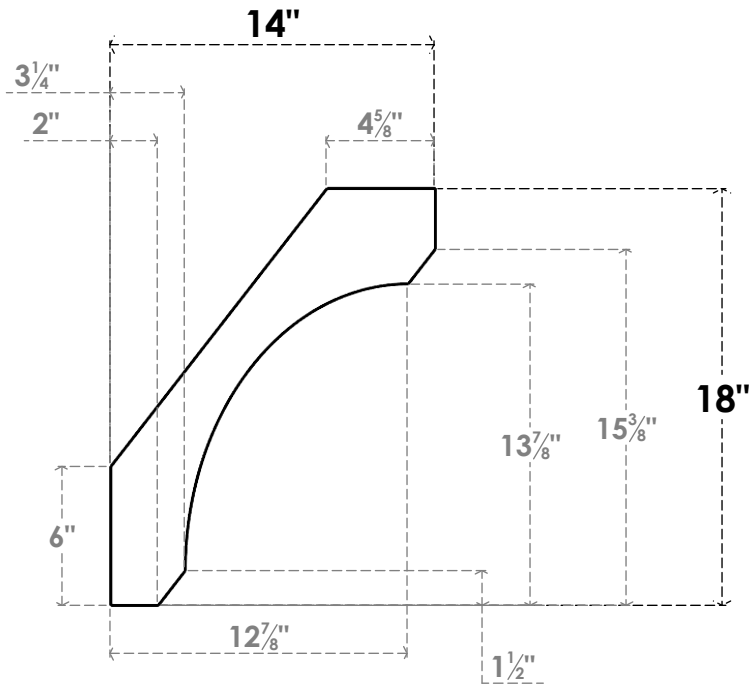

# ITEM NUMBER: BRCURO030X14000X18000LECRCP

3"W X 14"D X 18"H LEGACY ROUGH CEDAR WOODGRAIN OPEN  
TIMBERTHANE BRACE, PRIMED TAN

**SIDE PROFILE**

**FRONT PROFILE**

**ISOMETRIC**

EKENA MILLWORK  
2300 WEST MAIN ST.  
CLARKSVILLE, TX 75426  
TOLL FREE: 866-607-0453  
WWW.EKENAMILLWORK.COM

#### NOTES

1. INSTALLATION TO BE COMPLETED IN ACCORDANCE WITH MANUFACTURER'S SPECIFICATIONS.
2. DRAWING MAY NOT BE TO SCALE
3. THIS DRAWING IS INTENDED FOR DESIGN AND PLANNING PURPOSES ONLY.
4. ALL INFORMATION CONTAINED HEREIN WAS CURRENT AT THE TIME OF DEVELOPMENT BUT MUST BE REVIEWED AND APPROVED BY THE PRODUCT MANUFACTURER TO BE CONSIDERED ACCURATE.
5. TIMBERTHANE ARCHITECTURAL PRODUCTS ARE MADE FROM HIGH DENSITY URETHANE AND COME FACTORY PRIMED