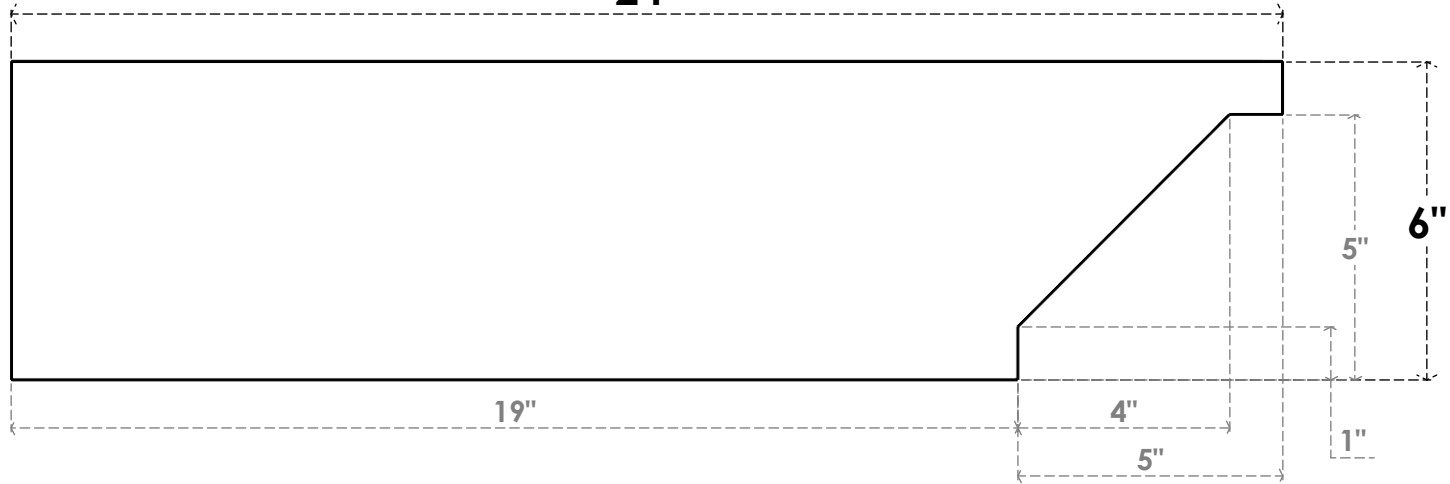

ITEM NUMBER: RFTURO040X06000X24000X006BUR00RCPR

4"W X 6"H X 24"L TIMBERTHANE ROUGH CEDAR BURLINGTON FAUX WOOD OPEN RAFTER TAIL, 6"L END, PRIMED TAN

SIDE PROFILE

FRONT PROFILE

ISOMETRIC

GENERATED DATE : 03/02/2023