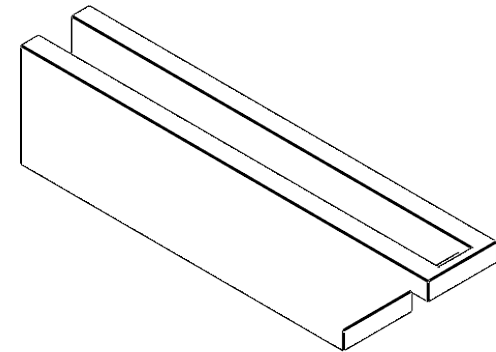

ITEM NUMBER: RFTURO040X06000X24000X006BUR00RCPR

4"W X 6"H X 24"L TIMBERTHANE ROUGH CEDAR BURLINGTON FAUX WOOD OPEN RAFTER TAIL, 6"L END, PRIMED TAN

SIDE PROFILE

FRONT PROFILE

ISOMETRIC

GENERATED DATE : 03/02/2023

EKENA MILLWORK
2300 WEST MAIN ST.
CLARKSVILLE, TX 75426
TOLL FREE: 866-607-0453
WWW.EKENAMILLWORK.COM

NOTES

1. INSTALLATION TO BE COMPLETED IN ACCORDANCE WITH MANUFACTURER'S SPECIFICATIONS.
2. DRAWING MAY NOT BE TO SCALE
3. THIS DRAWING IS INTENDED FOR DESIGN AND PLANNING PURPOSES ONLY.
4. ALL INFORMATION CONTAINED HEREIN WAS CURRENT AT THE TIME OF DEVELOPMENT BUT MUST BE REVIEWED AND APPROVED BY THE PRODUCT MANUFACTURER TO BE CONSIDERED ACCURATE.
5. TIMBERTHANE ARCHITECTURAL PRODUCTS ARE MADE FROM HIGH DENSITY URETHANE AND COME FACTORY PRIMED