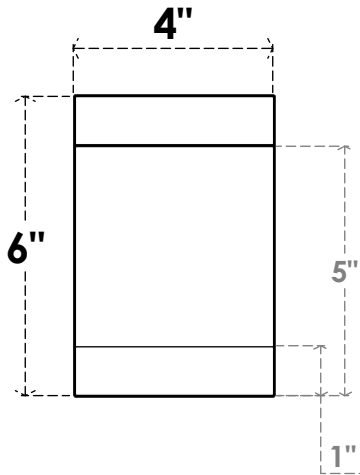

ITEM NUMBER: RFTURO040X06000X24000X006BUR00RCPR

4"W X 6"H X 24"L TIMBERTHANE ROUGH CEDAR BURLINGTON FAUX WOOD OPEN RAFTER TAIL, 6"L END, PRIMED TAN

SIDE PROFILE

FRONT PROFILE

ISOMETRIC

GENERATED DATE : 03/02/2023