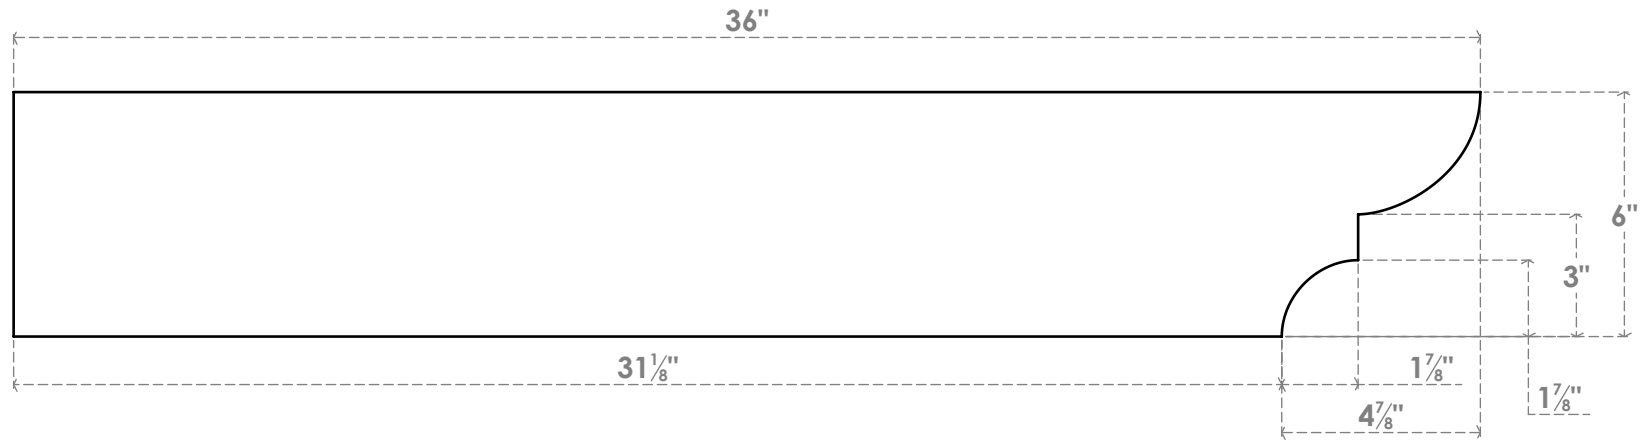

RFTP06X06X36RID

6"W X 6"H X 36"L RIDGEWOOD ARCHITECTURAL GRADE PVC RAFTER TAIL

SIDE PROFILE

FRONT PROFILE

ISOMETRIC

EKENA MILLWORK
 2300 WEST MAIN ST.
 CLARKSVILLE, TX 75426
 TOLL FREE: 866-607-0453
 WWW.EKENAMILLWORK.COM