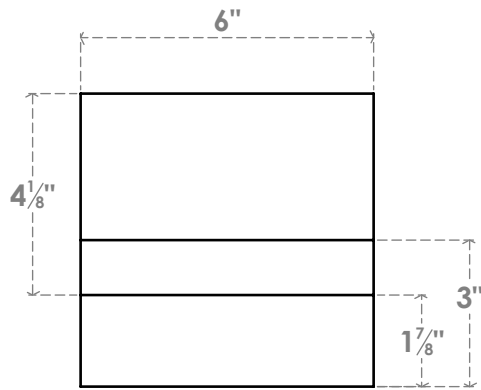

RFTP06X06X36RID

6"W X 6"H X 36"L RIDGEWOOD ARCHITECTURAL GRADE PVC RAFTER TAIL

SIDE PROFILE

FRONT PROFILE

ISOMETRIC

EKENA MILLWORK
 2300 WEST MAIN ST.
 CLARKSVILLE, TX 75426
 TOLL FREE: 866-607-0453
 WWW.EKENAMILLWORK.COM