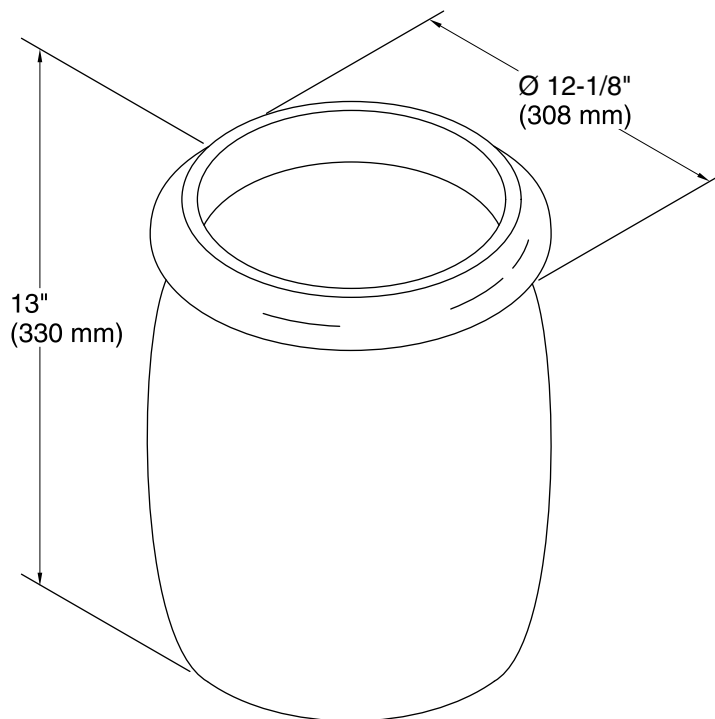

English Trellis

Floor Container
K-14317-FL

Features

- Perfect for an attractive wastebasket or storage container.
- English-inspired wildflower pattern on white background.
- Coordinates with other products with the English Trellis design.
- 12-1/8" (308 mm) x 13" (330 mm)

Color	Code	Description
-------	------	-------------

	0	White
--	---	-------

Technical Information

All product dimensions are nominal.