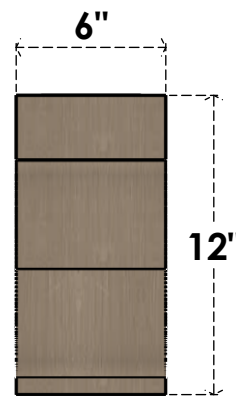

ITEM NUMBER: CORU06X06X12VANRCPR

6"W X 6"D X 12"H SERIES 2 WIDE VAN BUREN ROUGH CEDAR TIMBERTHANE
FAUX WOOD CORBEL, PRIMED

SIDE PROFILE

FRONT PROFILE

ISOMETRIC

EKENA MILLWORK
2300 WEST MAIN ST.
CLARKSVILLE, TX 75426
TOLL FREE: 866-607-0453
WWW.EKENAMILLWORK.COM

NOTES

1. INSTALLATION TO BE COMPLETED IN ACCORDANCE WITH MANUFACTURER'S SPECIFICATIONS.
2. DRAWING MAY NOT BE TO SCALE
3. THIS DRAWING IS INTENDED FOR DESIGN AND PLANNING PURPOSES ONLY.
4. ALL INFORMATION CONTAINED HEREIN WAS CURRENT AT THE TIME OF DEVELOPMENT BUT MUST BE REVIEWED AND APPROVED BY THE PRODUCT MANUFACTURER TO BE CONSIDERED ACCURATE.
5. TIMBERTHANE ARCHITECTURAL PRODUCTS ARE MADE FROM HIGH DENSITY URETHANE AND COME FACTORY PRIMED