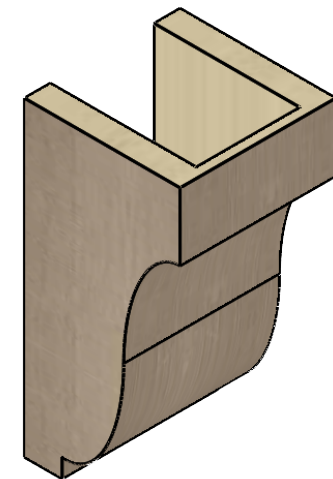

ITEM NUMBER: CORU06X06X12VANRCPR

6"W X 6"D X 12"H SERIES 2 WIDE VAN BUREN ROUGH CEDAR TIMBERTHANE
FAUX WOOD CORBEL, PRIMED

SIDE PROFILE

FRONT PROFILE

ISOMETRIC

EKENA MILLWORK
2300 WEST MAIN ST.
CLARKSVILLE, TX 75426
TOLL FREE: 866-607-0453
WWW.EKENAMILLWORK.COM

NOTES

1. INSTALLATION TO BE COMPLETED IN ACCORDANCE WITH MANUFACTURER'S SPECIFICATIONS.
2. DRAWING MAY NOT BE TO SCALE
3. THIS DRAWING IS INTENDED FOR DESIGN AND PLANNING PURPOSES ONLY.
4. ALL INFORMATION CONTAINED HEREIN WAS CURRENT AT THE TIME OF DEVELOPMENT BUT MUST BE REVIEWED AND APPROVED BY THE PRODUCT MANUFACTURER TO BE CONSIDERED ACCURATE.
5. TIMBERTHANE ARCHITECTURAL PRODUCTS ARE MADE FROM HIGH DENSITY URETHANE AND COME FACTORY PRIMED