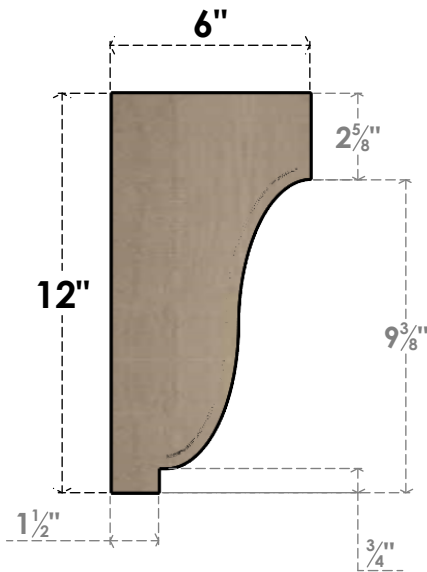

ITEM NUMBER: CORU06X06X12VANRCPR

6"W X 6"D X 12"H SERIES 2 WIDE VAN BUREN ROUGH CEDAR TIMBERTHANE
FAUX WOOD CORBEL, PRIMED

SIDE PROFILE

FRONT PROFILE

ISOMETRIC

EKENA MILLWORK
2300 WEST MAIN ST.
CLARKSVILLE, TX 75426
TOLL FREE: 866-607-0453
WWW.EKENAMILLWORK.COM

NOTES

1. INSTALLATION TO BE COMPLETED IN ACCORDANCE WITH MANUFACTURER'S SPECIFICATIONS.
2. DRAWING MAY NOT BE TO SCALE
3. THIS DRAWING IS INTENDED FOR DESIGN AND PLANNING PURPOSES ONLY.
4. ALL INFORMATION CONTAINED HEREIN WAS CURRENT AT THE TIME OF DEVELOPMENT BUT MUST BE REVIEWED AND APPROVED BY THE PRODUCT MANUFACTURER TO BE CONSIDERED ACCURATE.
5. TIMBERTHANE ARCHITECTURAL PRODUCTS ARE MADE FROM HIGH DENSITY URETHANE AND COME FACTORY PRIMED