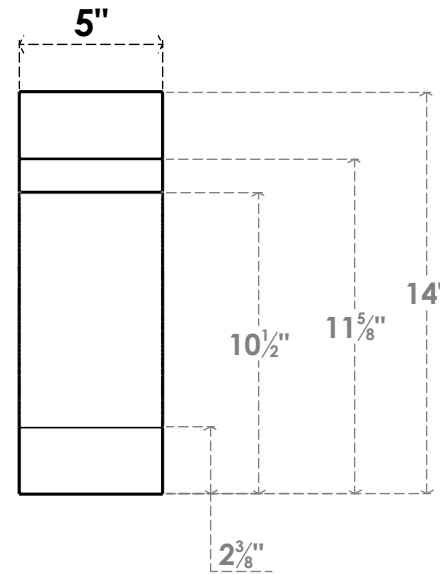

ITEM NUMBER: BRCURO050X14000X14000MRCRCPR

5"W X 14"D X 14"H MERCED ROUGH CEDAR WOODGRAIN OPEN
TIMBERTHANE BRACE, PRIMED TAN

SIDE PROFILE

FRONT PROFILE

ISOMETRIC

EKENA MILLWORK
2300 WEST MAIN ST.
CLARKSVILLE, TX 75426
TOLL FREE: 866-607-0453
WWW.EKENAMILLWORK.COM

NOTES

1. INSTALLATION TO BE COMPLETED IN ACCORDANCE WITH MANUFACTURER'S SPECIFICATIONS.
2. DRAWING MAY NOT BE TO SCALE
3. THIS DRAWING IS INTENDED FOR DESIGN AND PLANNING PURPOSES ONLY.
4. ALL INFORMATION CONTAINED HEREIN WAS CURRENT AT THE TIME OF DEVELOPMENT BUT MUST BE REVIEWED AND APPROVED BY THE PRODUCT MANUFACTURER TO BE CONSIDERED ACCURATE.
5. TIMBERTHANE ARCHITECTURAL PRODUCTS ARE MADE FROM HIGH DENSITY URETHANE AND COME FACTORY PRIMED