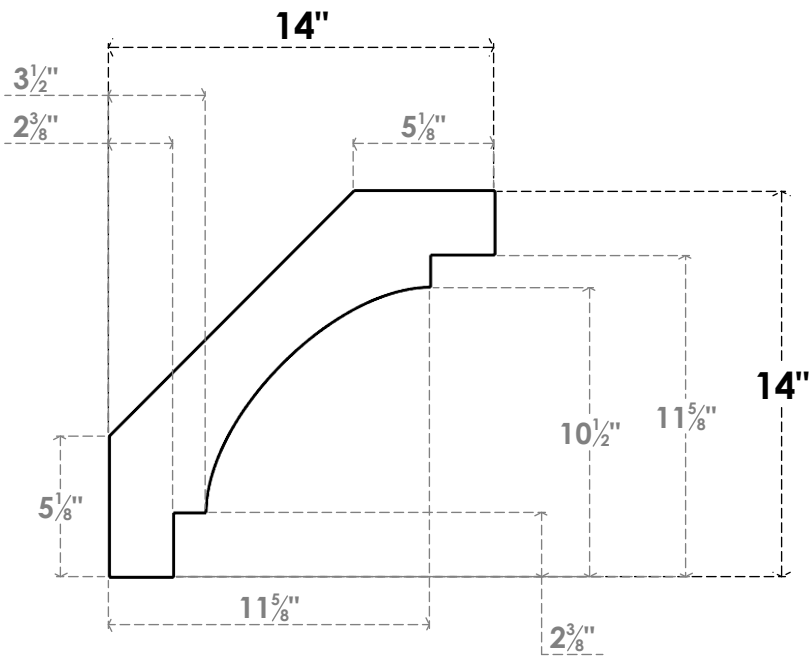

ITEM NUMBER: BRCURO050X14000X14000MRCRCPR

5"W X 14"D X 14"H MERCED ROUGH CEDAR WOODGRAIN OPEN
TIMBERTHANE BRACE, PRIMED TAN

SIDE PROFILE

FRONT PROFILE

ISOMETRIC

EKENA MILLWORK
2300 WEST MAIN ST.
CLARKSVILLE, TX 75426
TOLL FREE: 866-607-0453
WWW.EKENAMILLWORK.COM

NOTES

1. INSTALLATION TO BE COMPLETED IN ACCORDANCE WITH MANUFACTURER'S SPECIFICATIONS.
2. DRAWING MAY NOT BE TO SCALE
3. THIS DRAWING IS INTENDED FOR DESIGN AND PLANNING PURPOSES ONLY.
4. ALL INFORMATION CONTAINED HEREIN WAS CURRENT AT THE TIME OF DEVELOPMENT BUT MUST BE REVIEWED AND APPROVED BY THE PRODUCT MANUFACTURER TO BE CONSIDERED ACCURATE.
5. TIMBERTHANE ARCHITECTURAL PRODUCTS ARE MADE FROM HIGH DENSITY URETHANE AND COME FACTORY PRIMED