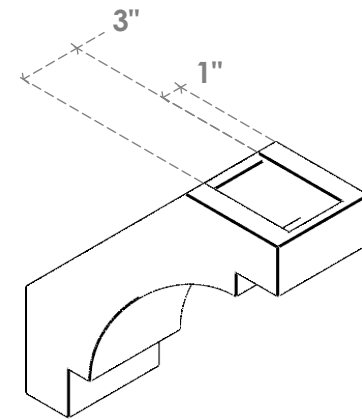

ITEM NUMBER: BRCURO050X14000X14000MRCRCPR

5"W X 14"D X 14"H MERCED ROUGH CEDAR WOODGRAIN OPEN
TIMBERTHANE BRACE, PRIMED TAN

SIDE PROFILE

FRONT PROFILE

ISOMETRIC

EKENA MILLWORK
2300 WEST MAIN ST.
CLARKSVILLE, TX 75426
TOLL FREE: 866-607-0453
WWW.EKENAMILLWORK.COM

NOTES

1. INSTALLATION TO BE COMPLETED IN ACCORDANCE WITH MANUFACTURER'S SPECIFICATIONS.
2. DRAWING MAY NOT BE TO SCALE
3. THIS DRAWING IS INTENDED FOR DESIGN AND PLANNING PURPOSES ONLY.
4. ALL INFORMATION CONTAINED HEREIN WAS CURRENT AT THE TIME OF DEVELOPMENT BUT MUST BE REVIEWED AND APPROVED BY THE PRODUCT MANUFACTURER TO BE CONSIDERED ACCURATE.
5. TIMBERTHANE ARCHITECTURAL PRODUCTS ARE MADE FROM HIGH DENSITY URETHANE AND COME FACTORY PRIMED