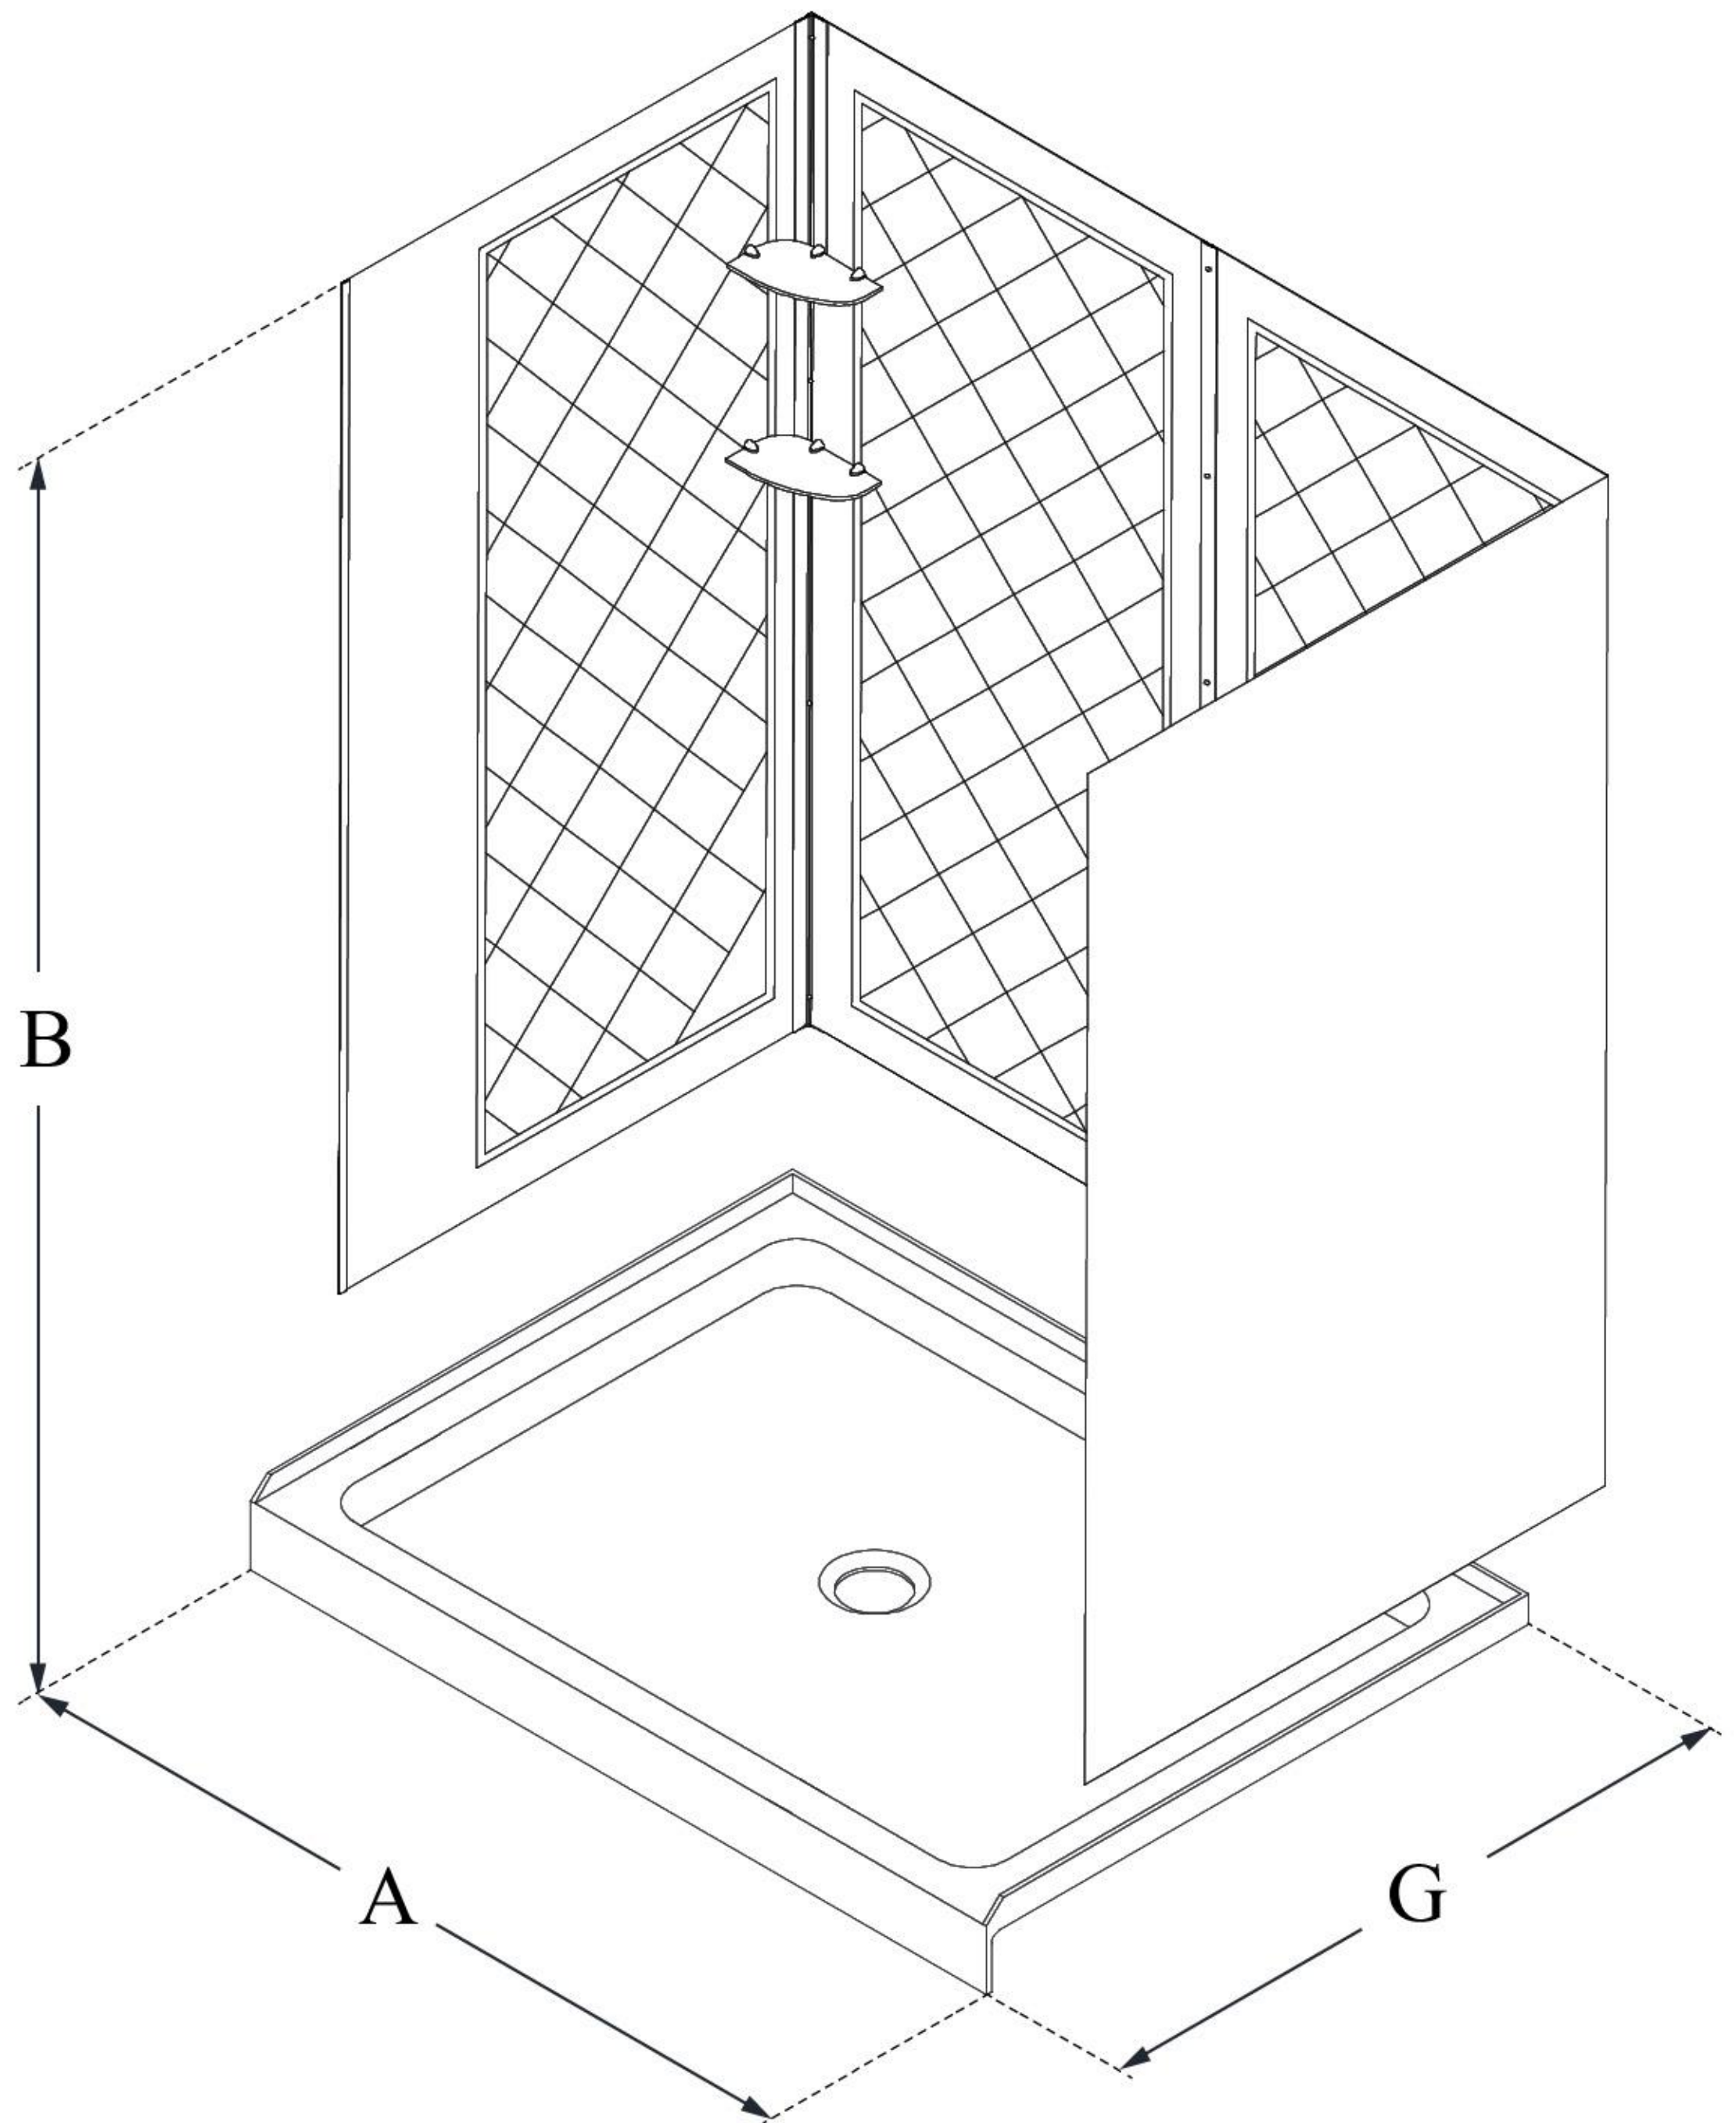

MODEL INFORMATION

DL-6071

QWALL-5

DreamLine 34 in. D x 48 in. W x 76 3/4 in. H SlimLine Single Threshold Shower Base and QWALL-5 Acrylic Backwall Kit

KIT CONTENTS:

- SHOWER BASE
- QWALL BACKWALLS

CONFIGURATION DIMENSIONS:

A: 48 in.

KIT WIDTH

B: 76 3/4 in.

KIT HEIGHT

G: 34 in.

KIT DEPTH

AVAILABLE DRAIN LOCATIONS:

- CENTER

For precise drain location, please refer to the included base technical drawing

DreamLine reserves the right to update or modify the hardware or materials pictured without prior notice for the purpose of product improvement and customer satisfaction.