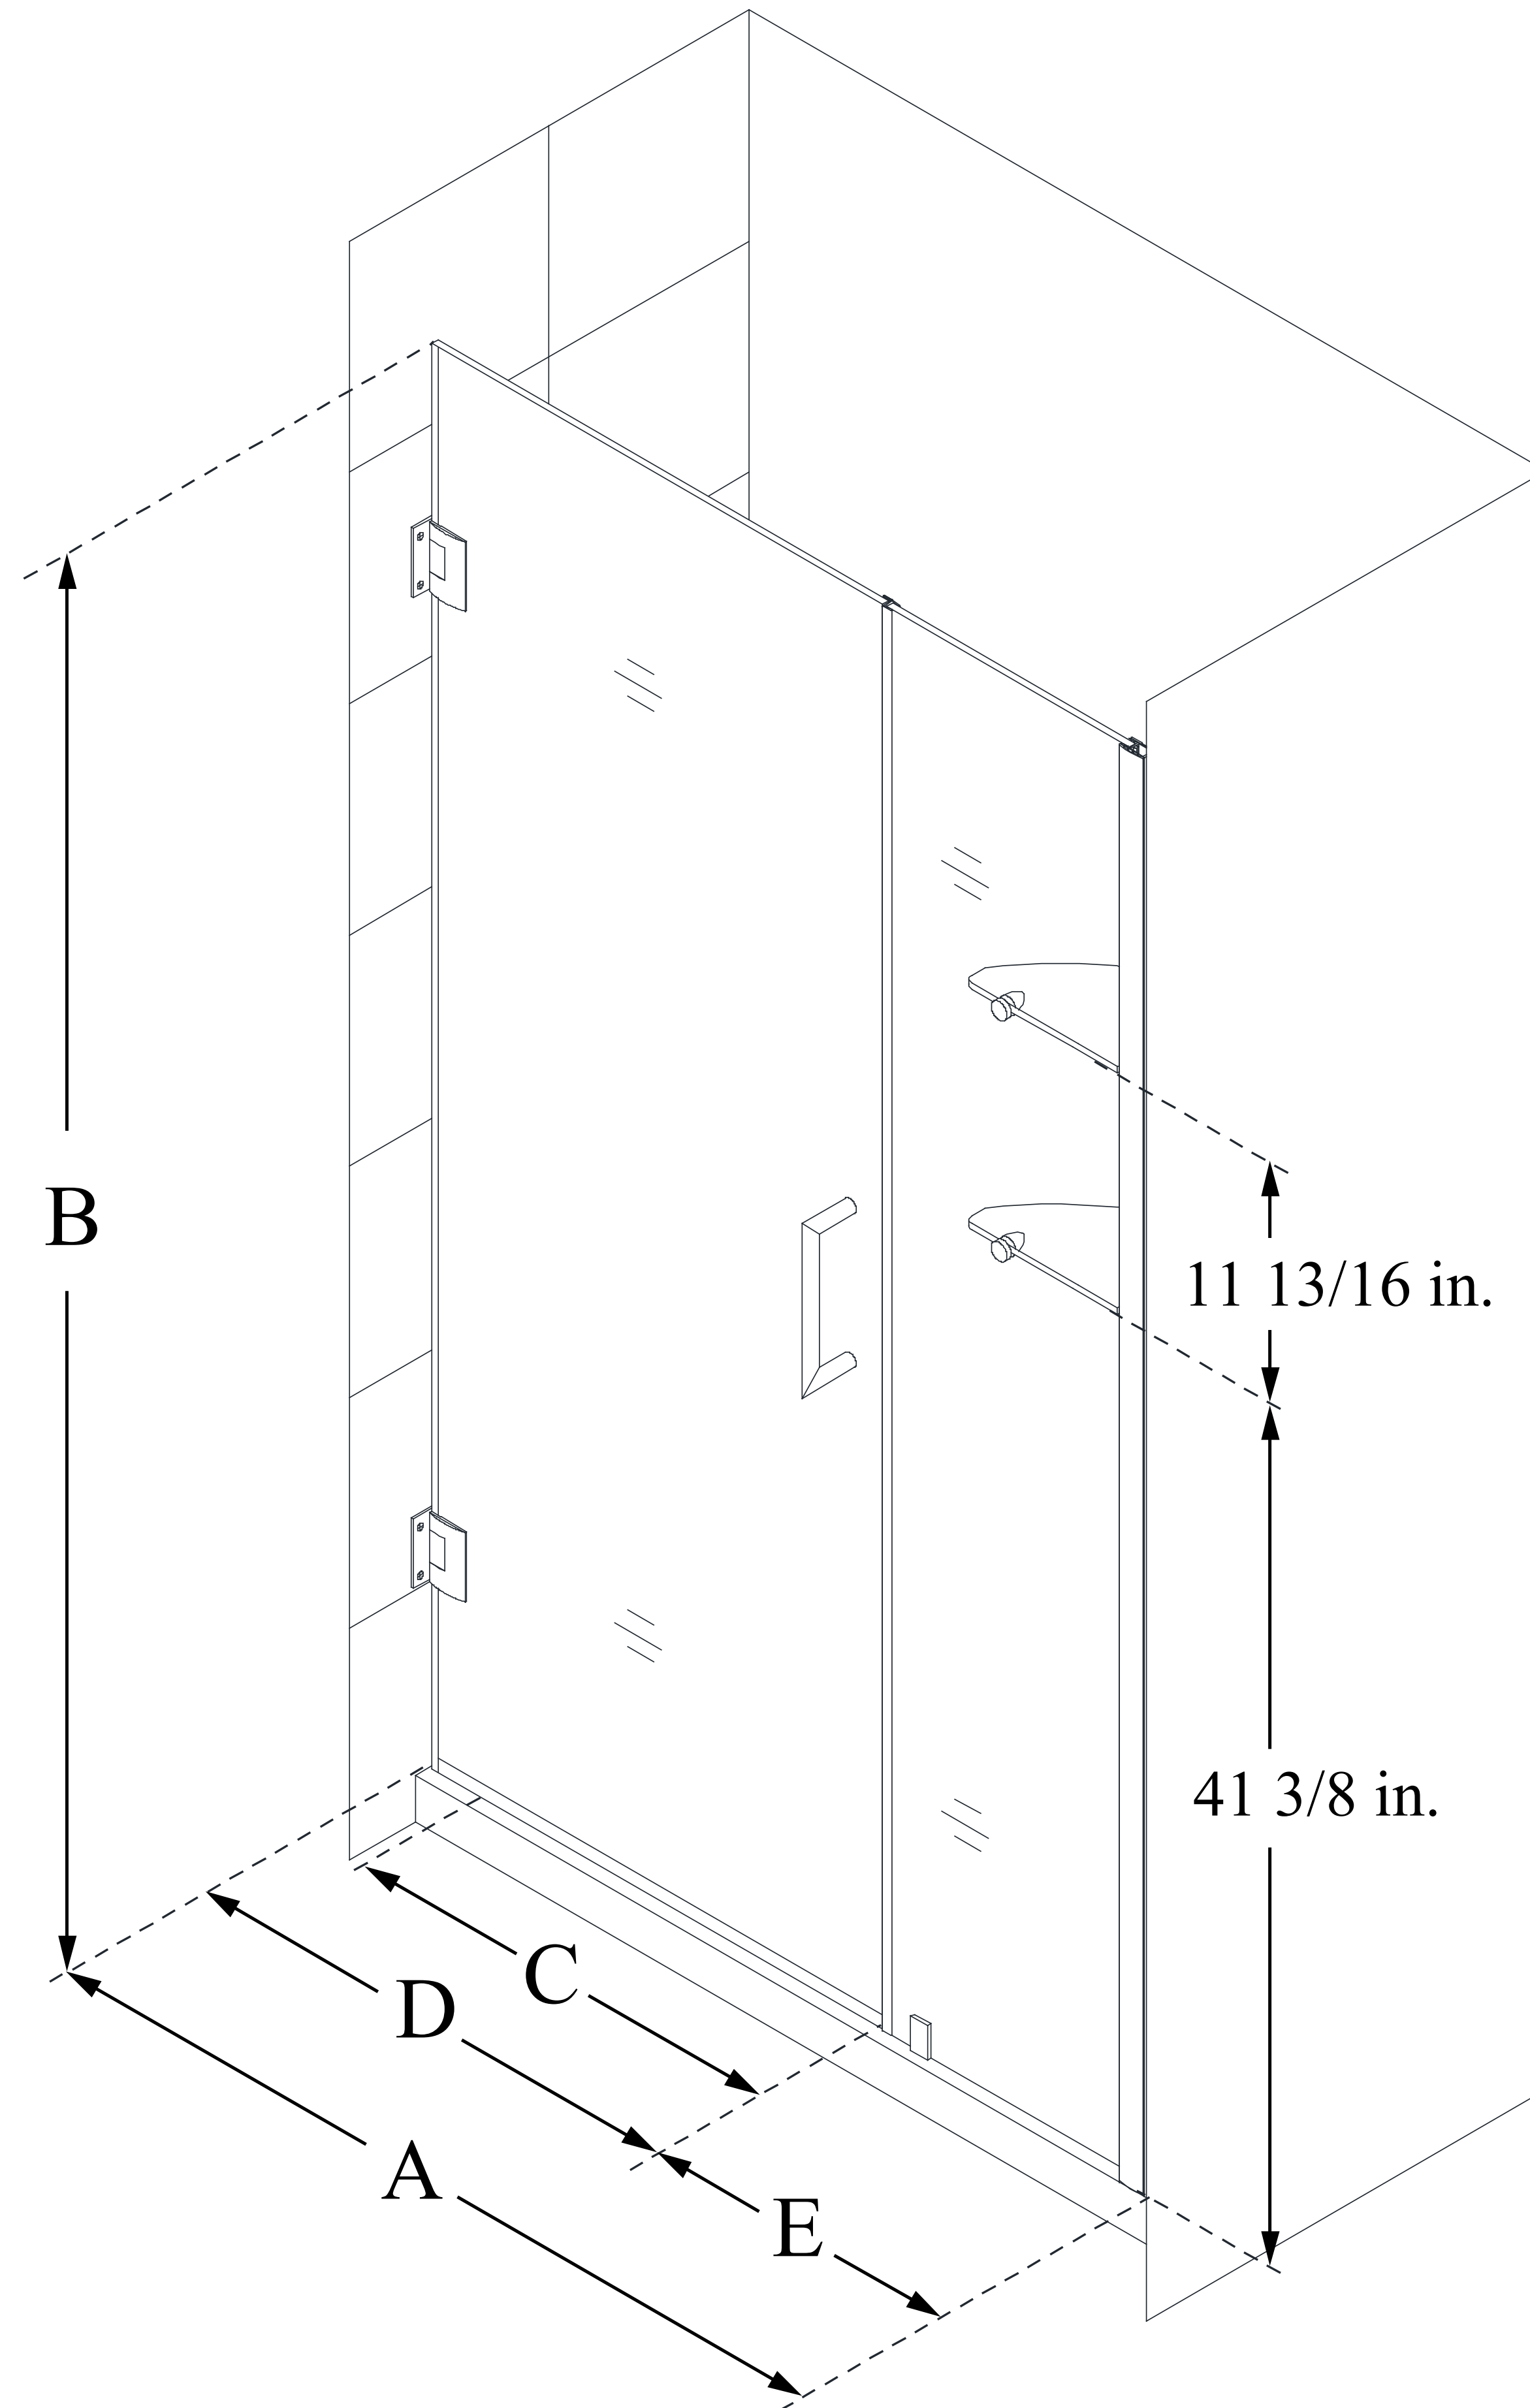

SHDR-20397210S

UNIDOOR

DreamLine Unidoor 39-40 in. W x
72 in. H Frameless Hinged Shower
Door with Shelves, Clear Glass

SWING DOOR

CONFIGURATION DIMENSIONS:

A: 39 - 40 in.

MODEL WIDTH

B: 72 in.

MODEL HEIGHT

C: 26 in.

ACCESS WIDTH

D: 27 in.

DOOR WIDTH

E: 12 in.

INLINE PANEL WIDTH

DreamLine reserves the right to update or modify the hardware or materials pictured without prior notice for the purpose of product improvement and customer satisfaction.