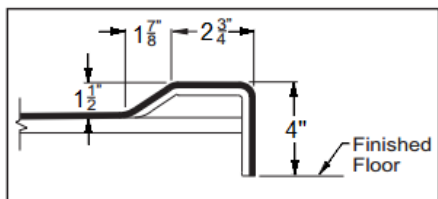

ATWOOD
60 x 32 x 77
Low Threshold Shower

Available in white,
 bone, and biscuit

Features

- Easy entry, low, 4" threshold
- Large integral comfort height seat (22" x 18 1/2")
- Sturdy shower base with textured floor
- Accessory shelves (10" x 23") and foot ledge (22" x 3")
- Simple, easy, 3 piece installation from front or rear
- Accommodates a shower door
- Full 2X ArmorCore reinforced walls for extra strength that enables bars to be located to fit your individual needs.
- Premium, durable applied acrylic/fiberglass construction
- High Gloss 6" tile pattern with Diamond Accents
- Attractive and easy to clean with a Limited Lifetime Warranty
- Meets or exceeds UPC, IPC, ANSI Z124.1, NAHB, HUD, FHA
- Made in the USA

2X ArmorCore Reinforced Walls

Low Step, Easy Entry

Low Threshold Details

Seat & Drain

Model #

Item #

RH Seat w/ LH Drain	LM6032SH1S3PBR	639307
LH Seat w/ RH Drain	LM6032SH1S3PBL	639285

SUBMITTAL DATA

THE SHOWER ENCLOSURE SHALL BE LAUREL MOUNTAIN MODEL LM 6032 SH 1S TILE 3 PIECE 60" APPLIED ACRYLIC SECTIONAL SHOWER. UNIT HAS LARGE MOLDED SEAT, LEG LEDGE, CORNER SOAP DISH, TILE FINISH, DIAMOND ACCENTS, AND 4.0" THRESHOLD. THREE PIECE UNIT WITH BASE AND TWO PIECE WALL WITH MIDDLE VERTICAL SEAM. CONFIGURED WITH FULL 2X ARMORCORE BACKING ON ALL WALLS.

HANDED BY THE SEAT.
 LEFT HAND SEAT HAS RIGHT HAND DRAIN
 RIGHT HAND SEAT HAS LEFT HAND DRAIN

BASE SEAM IS 26" ABOVE THE BOTTOM OF THE SKIRT.

Unit complies with IAPMOZ124-2011, Home Innovation Research Lab, UPC, HUD, FHA, and CSA B45.5.