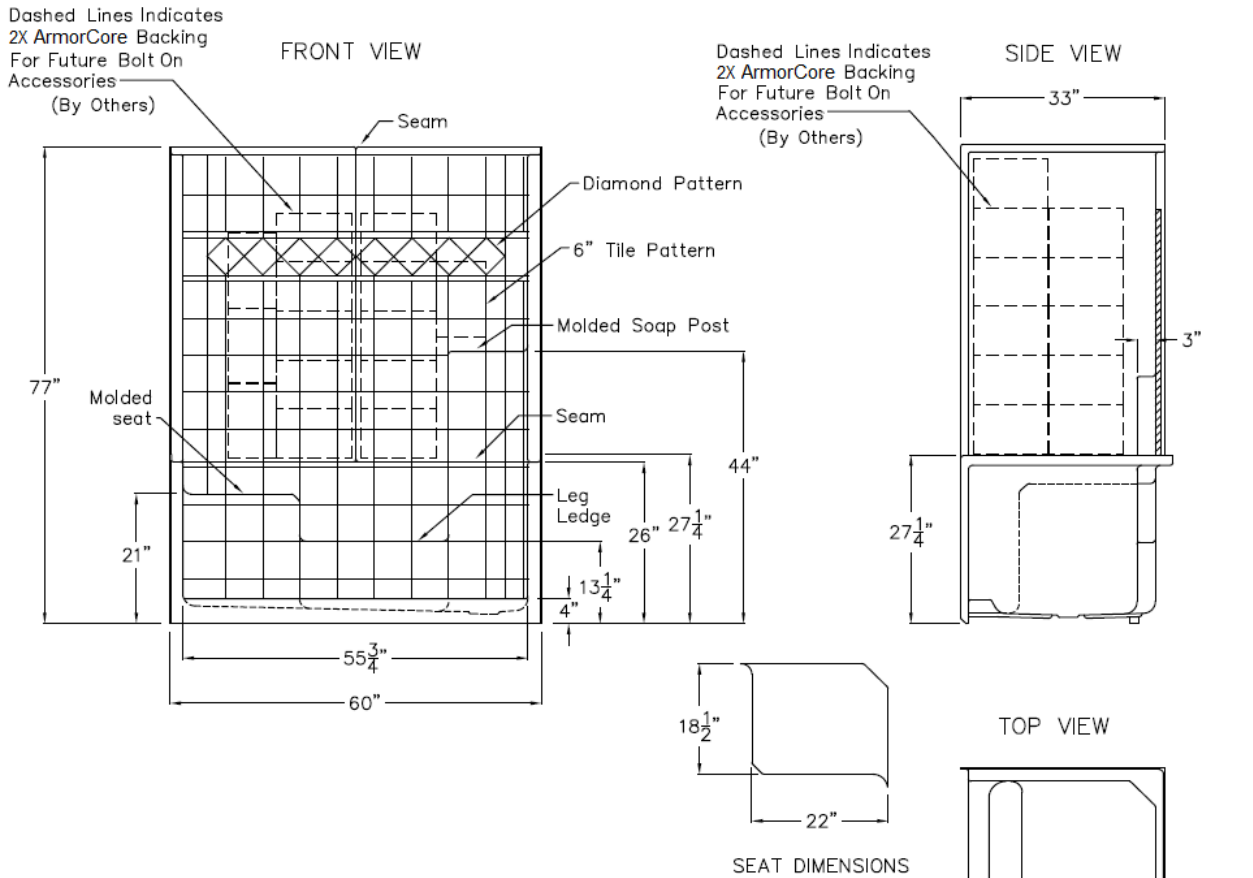

ATWOOD
60 x 32 x 77
Low Threshold Shower

Available in white,
 bone, and biscuit

Features

- Easy entry, low, 4" threshold
- Large integral comfort height seat (22" x 18 1/2")
- Sturdy shower base with textured floor
- Accessory shelves (10" x 23") and foot ledge (22" x 3")
- Simple, easy, 3 piece installation from front or rear
- Accommodates a shower door
- Full 2X ArmorCore reinforced walls for extra strength that enables bars to be located to fit your individual needs.
- Premium, durable applied acrylic/fiberglass construction
- High Gloss 6" tile pattern with Diamond Accents
- Attractive and easy to clean with a Limited Lifetime Warranty
- Meets or exceeds UPC, IPC, ANSI Z124.1, NAHB, HUD, FHA
- Made in the USA

2X ArmorCore Reinforced Walls

Low Step, Easy Entry

Low Threshold Details

Seat & Drain

Model #

Item #

RH Seat w/ LH Drain	LM6032SH1S3PBR	639307
LH Seat w/ RH Drain	LM6032SH1S3PBL	639285

SUBMITTAL DATA

THE SHOWER ENCLOSURE SHALL BE LAUREL MOUNTAIN MODEL LM 6032 SH 1S TILE 3 PIECE 60" APPLIED ACRYLIC SECTIONAL SHOWER. UNIT HAS LARGE MOLDED SEAT, LEG LEDGE, CORNER SOAP DISH, TILE FINISH, DIAMOND ACCENTS, AND 4.0" THRESHOLD. THREE PIECE UNIT WITH BASE AND TWO PIECE WALL WITH MIDDLE VERTICAL SEAM. CONFIGURED WITH FULL 2X ARMORCORE BACKING ON ALL WALLS.

HANDED BY THE SEAT.
 LEFT HAND SEAT HAS RIGHT HAND DRAIN
 RIGHT HAND SEAT HAS LEFT HAND DRAIN

BASE SEAM IS 26" ABOVE THE BOTTOM OF THE SKIRT.

Unit complies with IAPMOZ124-2011, Home Innovation Research Lab, UPC, HUD, FHA, and CSA B45.5.