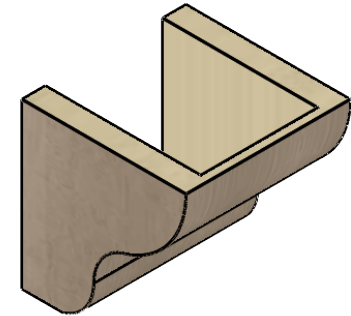

ITEM NUMBER: CORU07X07X07GRNRCPR

7"W X 7"D X 7"H SERIES 1 WIDE GREENSBORO ROUGH CEDAR TIMBERTHANE FAUX WOOD CORBEL, PRIMED

SIDE PROFILE

FRONT PROFILE

ISOMETRIC

EKENA MILLWORK
2300 WEST MAIN ST.
CLARKSVILLE, TX 75426
TOLL FREE: 866-607-0453
WWW.EKENAMILLWORK.COM

NOTES

1. INSTALLATION TO BE COMPLETED IN ACCORDANCE WITH MANUFACTURER'S SPECIFICATIONS.
2. DRAWING MAY NOT BE TO SCALE
3. THIS DRAWING IS INTENDED FOR DESIGN AND PLANNING PURPOSES ONLY.
4. ALL INFORMATION CONTAINED HEREIN WAS CURRENT AT THE TIME OF DEVELOPMENT BUT MUST BE REVIEWED AND APPROVED BY THE PRODUCT MANUFACTURER TO BE CONSIDERED ACCURATE.
5. TIMBERTHANE ARCHITECTURAL PRODUCTS ARE MADE FROM HIGH DENSITY URETHANE AND COME FACTORY PRIMED