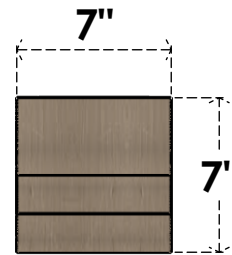

ITEM NUMBER: CORU07X07X07GRNRCPR

7"W X 7"D X 7"H SERIES 1 WIDE GREENSBORO ROUGH CEDAR TIMBERTHANE FAUX WOOD CORBEL, PRIMED

SIDE PROFILE

FRONT PROFILE

ISOMETRIC

EKENA MILLWORK
2300 WEST MAIN ST.
CLARKSVILLE, TX 75426
TOLL FREE: 866-607-0453
WWW.EKENAMILLWORK.COM

NOTES

1. INSTALLATION TO BE COMPLETED IN ACCORDANCE WITH MANUFACTURER'S SPECIFICATIONS.
2. DRAWING MAY NOT BE TO SCALE
3. THIS DRAWING IS INTENDED FOR DESIGN AND PLANNING PURPOSES ONLY.
4. ALL INFORMATION CONTAINED HEREIN WAS CURRENT AT THE TIME OF DEVELOPMENT BUT MUST BE REVIEWED AND APPROVED BY THE PRODUCT MANUFACTURER TO BE CONSIDERED ACCURATE.
5. TIMBERTHANE ARCHITECTURAL PRODUCTS ARE MADE FROM HIGH DENSITY URETHANE AND COME FACTORY PRIMED