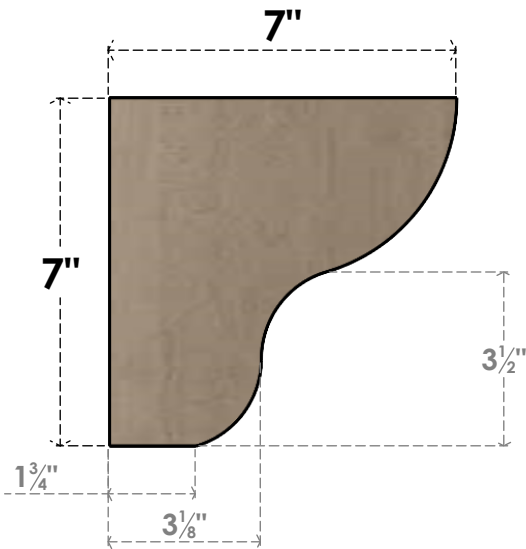

ITEM NUMBER: CORU07X07X07GRNRCPR

7"W X 7"D X 7"H SERIES 1 WIDE GREENSBORO ROUGH CEDAR TIMBERTHANE FAUX WOOD CORBEL, PRIMED

SIDE PROFILE

FRONT PROFILE

ISOMETRIC

EKENA MILLWORK
2300 WEST MAIN ST.
CLARKSVILLE, TX 75426
TOLL FREE: 866-607-0453
WWW.EKENAMILLWORK.COM

NOTES

1. INSTALLATION TO BE COMPLETED IN ACCORDANCE WITH MANUFACTURER'S SPECIFICATIONS.
2. DRAWING MAY NOT BE TO SCALE
3. THIS DRAWING IS INTENDED FOR DESIGN AND PLANNING PURPOSES ONLY.
4. ALL INFORMATION CONTAINED HEREIN WAS CURRENT AT THE TIME OF DEVELOPMENT BUT MUST BE REVIEWED AND APPROVED BY THE PRODUCT MANUFACTURER TO BE CONSIDERED ACCURATE.
5. TIMBERTHANE ARCHITECTURAL PRODUCTS ARE MADE FROM HIGH DENSITY URETHANE AND COME FACTORY PRIMED