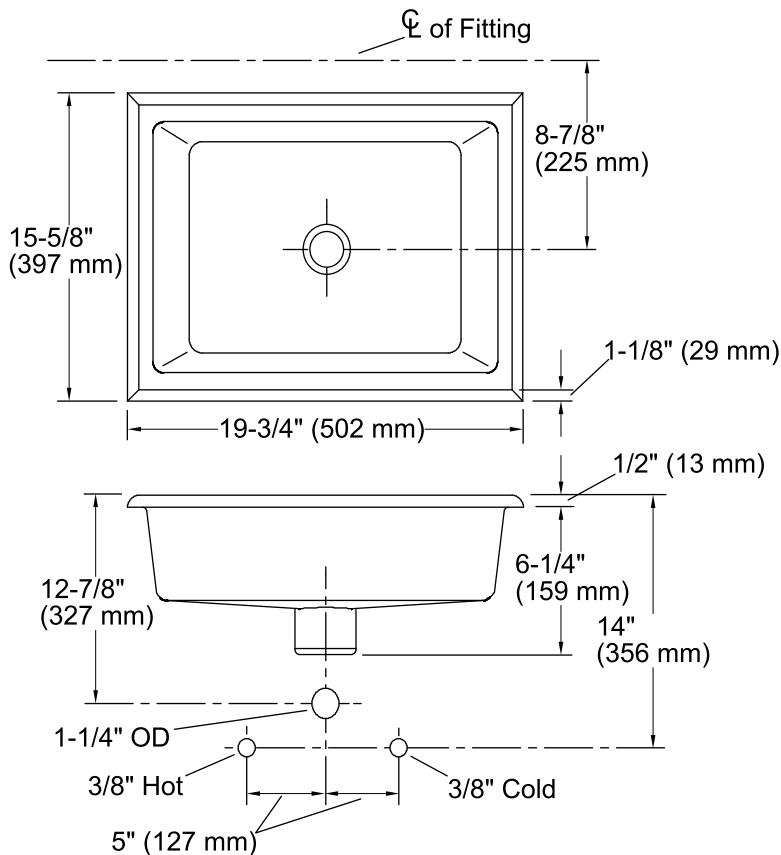

Imperial Blue™ Kathryn®

Under-mount Bathroom Sink
K-14275-VB

Features

- Vitreous china.
- Under-mount.
- Rectangular basin.
- Without overflow.
- No faucet holes; requires wall- or counter-mount faucet.
- KOHLER Artist Editions designs.
- Imperial Blue™ design.
- 17" (432 mm) x 13" (330 mm)

Color	Code	Description
-------	------	-------------

	0	White
--	---	-------

Technical Information

All product dimensions are nominal.

Bowl configuration:	Single
Installation:	Under-mount
Bowl area (Only):	Length: 17" (432 mm) Width: 13" (330 mm) Water depth: 4-1/2" (114 mm)
Drain hole:	1-3/4" (44 mm)
Template:	1006809-7, required, not included