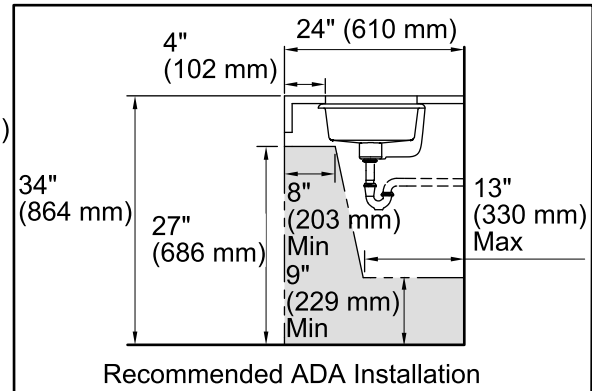

Imperial Blue™ Kathryn®

Under-mount Bathroom Sink
K-14275-VB

Features

- Vitreous china.
- Under-mount.
- Rectangular basin.
- Without overflow.
- No faucet holes; requires wall- or counter-mount faucet.
- KOHLER Artist Editions designs.
- Imperial Blue™ design.
- 17" (432 mm) x 13" (330 mm)

Color	Code	Description
-------	------	-------------

	0	White
--	---	-------

Technical Information

All product dimensions are nominal.

Bowl configuration:	Single
Installation:	Under-mount
Bowl area (Only):	Length: 17" (432 mm) Width: 13" (330 mm) Water depth: 4-1/2" (114 mm)
Drain hole:	1-3/4" (44 mm)
Template:	1006809-7, required, not included