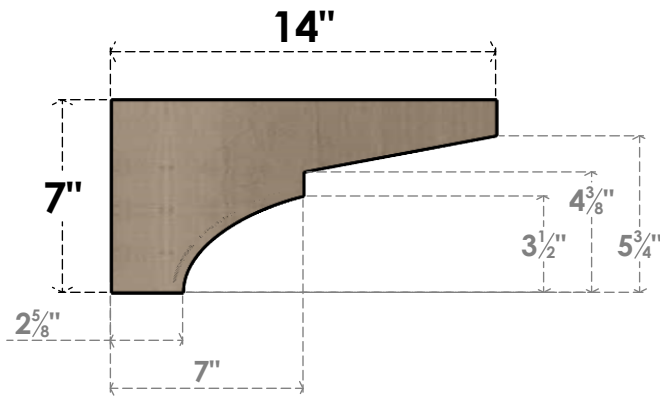

## ITEM NUMBER: CORU07X14X07MONRCPR

7"W X 14"D X 7"H SERIES 3 WIDE MONTEREY ROUGH CEDAR TIMBERTHANE  
FAUX WOOD CORBEL, PRIMED

**SIDE PROFILE**

**FRONT PROFILE**

**ISOMETRIC**

EKENA MILLWORK  
2300 WEST MAIN ST.  
CLARKSVILLE, TX 75426  
TOLL FREE: 866-607-0453  
WWW.EKENAMILLWORK.COM

NOTES

1. INSTALLATION TO BE COMPLETED IN ACCORDANCE WITH MANUFACTURER'S SPECIFICATIONS.
2. DRAWING MAY NOT BE TO SCALE
3. THIS DRAWING IS INTENDED FOR DESIGN AND PLANNING PURPOSES ONLY.
4. ALL INFORMATION CONTAINED HEREIN WAS CURRENT AT THE TIME OF DEVELOPMENT BUT MUST BE REVIEWED AND APPROVED BY THE PRODUCT MANUFACTURER TO BE CONSIDERED ACCURATE.
5. TIMBERTHANE ARCHITECTURAL PRODUCTS ARE MADE FROM HIGH DENSITY URETHANE AND COME FACTORY PRIMED