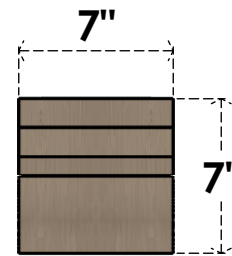

## ITEM NUMBER: CORU07X14X07MONRCPR

7"W X 14"D X 7"H SERIES 3 WIDE MONTEREY ROUGH CEDAR TIMBERTHANE  
FAUX WOOD CORBEL, PRIMED

**SIDE PROFILE**

**FRONT PROFILE**

**ISOMETRIC**

EKENA MILLWORK  
2300 WEST MAIN ST.  
CLARKSVILLE, TX 75426  
TOLL FREE: 866-607-0453  
WWW.EKENAMILLWORK.COM

NOTES

1. INSTALLATION TO BE COMPLETED IN ACCORDANCE WITH MANUFACTURER'S SPECIFICATIONS.
2. DRAWING MAY NOT BE TO SCALE
3. THIS DRAWING IS INTENDED FOR DESIGN AND PLANNING PURPOSES ONLY.
4. ALL INFORMATION CONTAINED HEREIN WAS CURRENT AT THE TIME OF DEVELOPMENT BUT MUST BE REVIEWED AND APPROVED BY THE PRODUCT MANUFACTURER TO BE CONSIDERED ACCURATE.
5. TIMBERTHANE ARCHITECTURAL PRODUCTS ARE MADE FROM HIGH DENSITY URETHANE AND COME FACTORY PRIMED