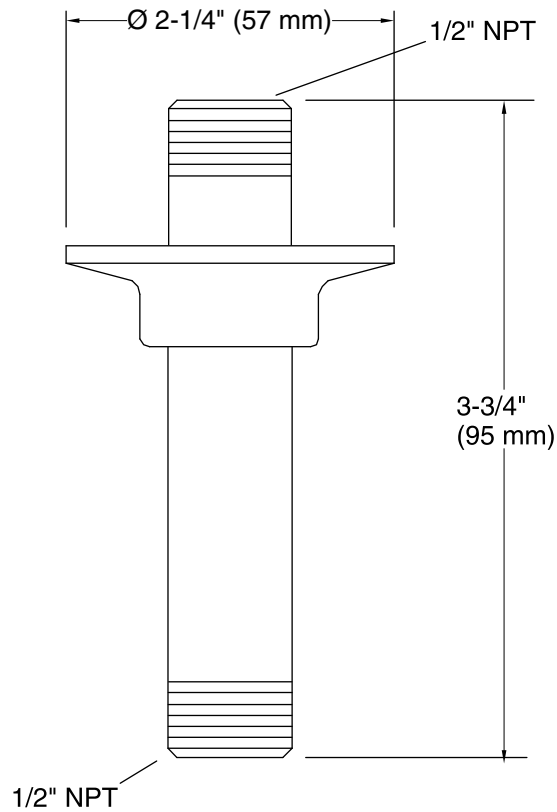

Technical Information

All product dimensions are nominal.

Notes

Install this product according to the installation instructions.