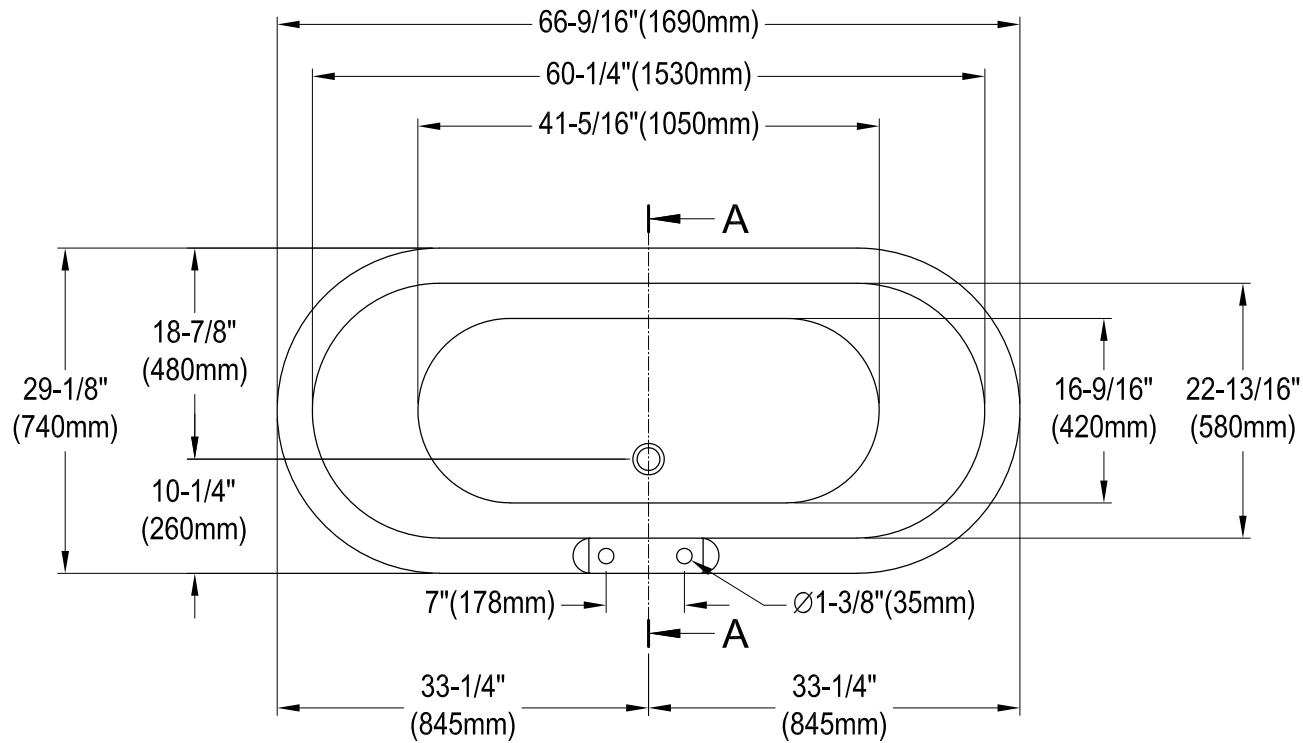

67" Acrylic Clawfoot Tub With 7" Faucet Drillings

Section A-A