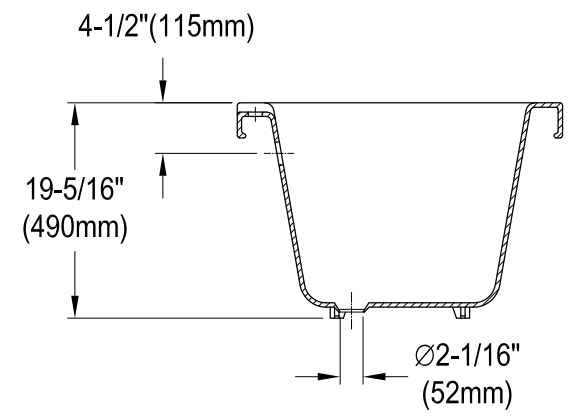

67" Acrylic Clawfoot Tub With 7" Faucet Drillings

Section A-A