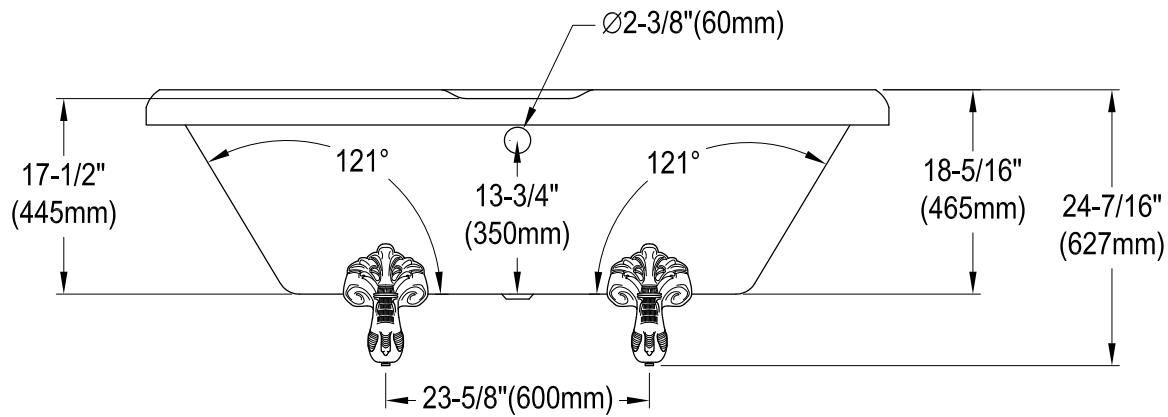

67" Acrylic Clawfoot Tub With 7" Faucet Drillings

Section A-A