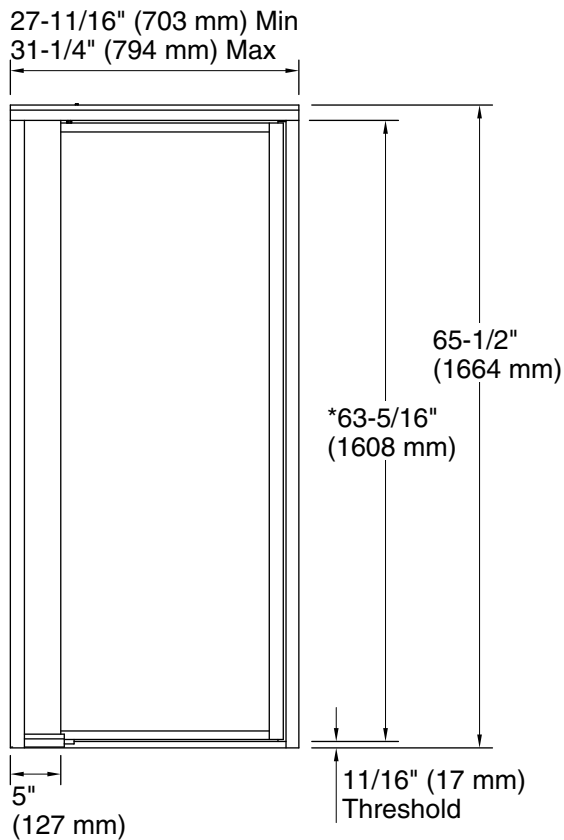

Vista Pivot™ II

Framed pivot shower door
1505D-31

Features

- Framed, 1/8" (3 mm) thick tempered glass.
- Tempered glass ensures maximum safety and durability.
- 5" (127 mm) inline panel 5/32" (4 mm) thick.

For the most current Specification Sheet, go to www.sterlingplumbing.com.

5-29-2021 15:45 - US//CA

Technical Information

All product dimensions are nominal.

- Installation type: For shower base installation
- Opening Width - Min: 27-1/2" (699 mm)
- Opening Width - Max: 31-1/4" (794 mm)
- Walk-through - Min: 18-9/16" (472 mm)
- Walk-through - Max: 22-5/16" (567 mm)
- Base-To-Wall Radius - Max: 3/8" (10 mm)
- Glass thickness: 1/8" (3 mm)

Notes

- Install this product according to the installation guide.
- The vertical opening should be a minimum of 67" (1702 mm) to allow for installation clearance.