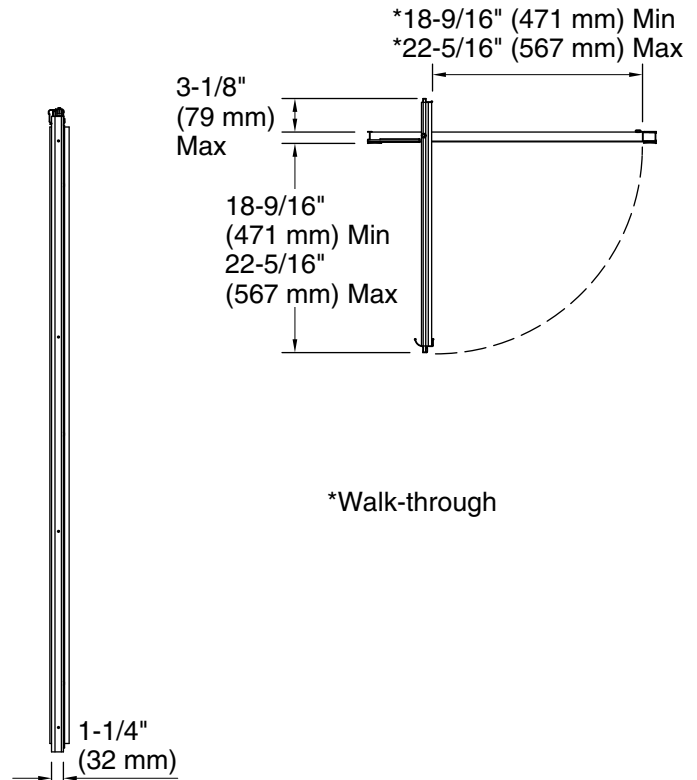

Vista Pivot™ II

Framed pivot shower door
1505D-31

Features

- Framed, 1/8" (3 mm) thick tempered glass.
- Tempered glass ensures maximum safety and durability.
- 5" (127 mm) inline panel 5/32" (4 mm) thick.

For the most current Specification Sheet, go to www.sterlingplumbing.com.

5-29-2021 15:45 - US//CA

Technical Information

All product dimensions are nominal.

- Installation type: For shower base installation
- Opening Width - Min: 27-1/2" (699 mm)
- Opening Width - Max: 31-1/4" (794 mm)
- Walk-through - Min: 18-9/16" (472 mm)
- Walk-through - Max: 22-5/16" (567 mm)
- Base-To-Wall Radius - Max: 3/8" (10 mm)
- Glass thickness: 1/8" (3 mm)

Notes

- Install this product according to the installation guide.
- The vertical opening should be a minimum of 67" (1702 mm) to allow for installation clearance.