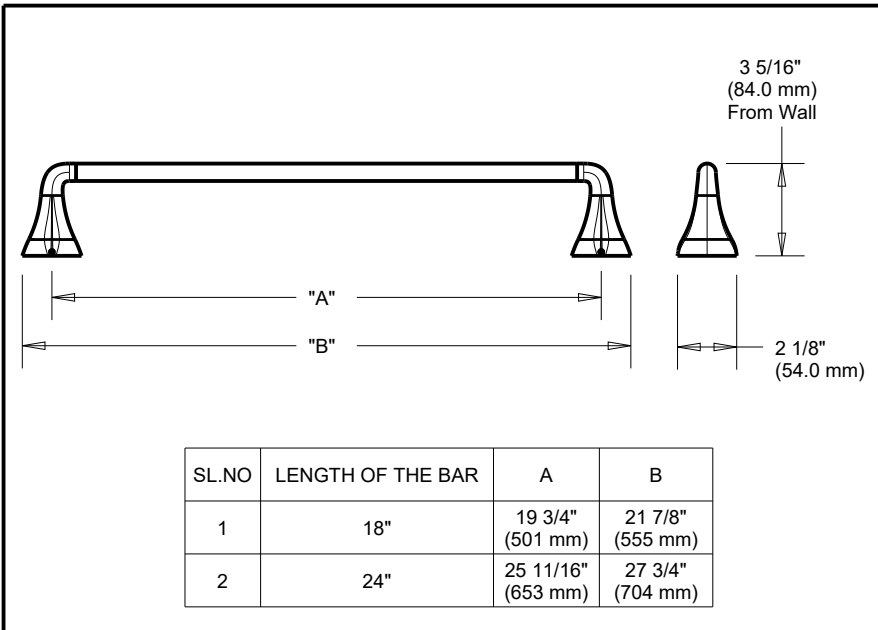

DELTA[®] ACCESSORIES

- Eldren 2 Bath Collection
- Towel Bar

Submitted Model No.: _____

Specific Features: _____

STANDARD SPECIFICATIONS:

- Mounting hardware and mounting template included with product.

Delta reserves the right (1) to make changes in specifications and materials, and (2) to change or discontinue models, both without notice or obligation. Dimensions are for reference only. See current full-line price book or www.deltafaucet.com for finish options and product availability.