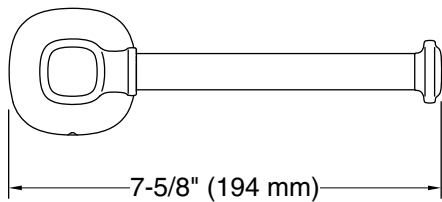

Technical Information

All product dimensions are nominal.

Material: Zinc