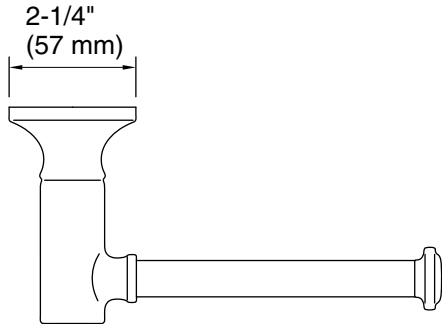

Technical Information

All product dimensions are nominal.

Material: Zinc