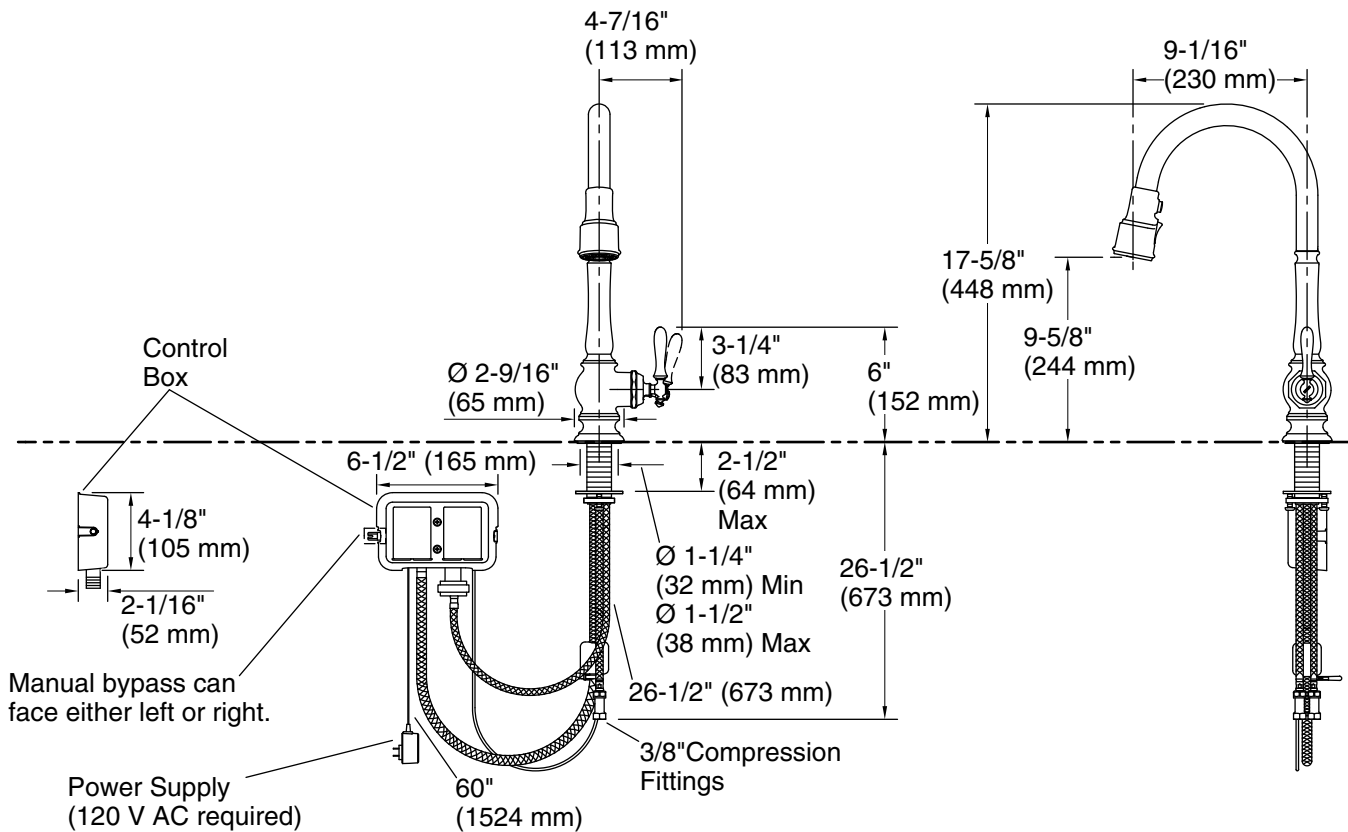

Required Electrical Service

One dedicated circuit required, protected with Class A Ground-Fault Circuit-Interrupter (GFCI). Outside North America, this device may be known as a Residual Current Device (RCD).

120 V, 0.15 A, 50/60 Hz

Technical Information

All product dimensions are nominal.

Power source: Plug - AC, included

Faucet flow rate: 1.5 gal/min (5.7 l/min)

Spout:

Spout reach: 9-1/16" (231 mm)

Notes

Install this product according to the installation instructions.

REQUIRED: Unswitched power outlet (120 V AC) located below the sink and within 5' (1.5 m) of the control box. (Garbage disposals typically use switched outlets and are not recommended.)

ADA compliant for faucet handles only

ADA, CSA B651 compliant when installed to the specific requirements of these regulations.