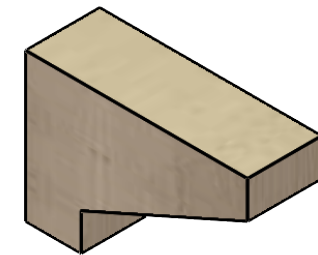

ITEM NUMBER: CORU02X06X04CLERCPR

2"W X 6"D X 4"H SERIES 3 CLASSIC CLEMMONS ROUGH CEDAR
TIMBERTHANE FAUX WOOD CORBEL, PRIMED

SIDE PROFILE

FRONT PROFILE

ISOMETRIC

EKENA MILLWORK
2300 WEST MAIN ST.
CLARKSVILLE, TX 75426
TOLL FREE: 866-607-0453
WWW.EKENAMILLWORK.COM