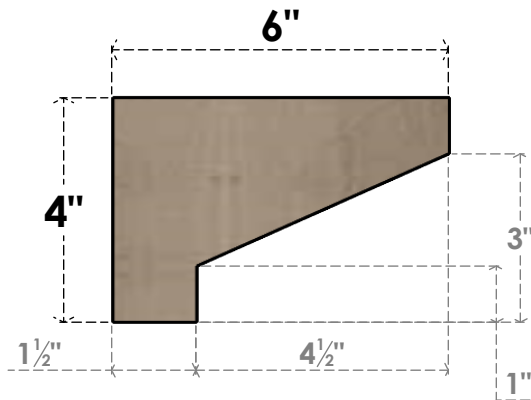

ITEM NUMBER: CORU02X06X04CLERCPR

2"W X 6"D X 4"H SERIES 3 CLASSIC CLEMMONS ROUGH CEDAR
TIMBERTHANE FAUX WOOD CORBEL, PRIMED

SIDE PROFILE

FRONT PROFILE

ISOMETRIC

EKENA MILLWORK
2300 WEST MAIN ST.
CLARKSVILLE, TX 75426
TOLL FREE: 866-607-0453
WWW.EKENAMILLWORK.COM

NOTES

1. INSTALLATION TO BE COMPLETED IN ACCORDANCE WITH MANUFACTURER'S SPECIFICATIONS.
2. DRAWING MAY NOT BE TO SCALE
3. THIS DRAWING IS INTENDED FOR DESIGN AND PLANNING PURPOSES ONLY.
4. ALL INFORMATION CONTAINED HEREIN WAS CURRENT AT THE TIME OF DEVELOPMENT BUT MUST BE REVIEWED AND APPROVED BY THE PRODUCT MANUFACTURER TO BE CONSIDERED ACCURATE.
5. TIMBERTHANE ARCHITECTURAL PRODUCTS ARE MADE FROM HIGH DENSITY URETHANE AND COME FACTORY PRIMED