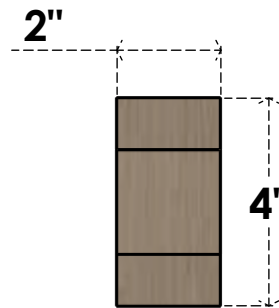

ITEM NUMBER: CORU02X06X04CLERCPR

2"W X 6"D X 4"H SERIES 3 CLASSIC CLEMMONS ROUGH CEDAR
TIMBERTHANE FAUX WOOD CORBEL, PRIMED

SIDE PROFILE

FRONT PROFILE

ISOMETRIC

EKENA MILLWORK
2300 WEST MAIN ST.
CLARKSVILLE, TX 75426
TOLL FREE: 866-607-0453
WWW.EKENAMILLWORK.COM

NOTES

1. INSTALLATION TO BE COMPLETED IN ACCORDANCE WITH MANUFACTURER'S SPECIFICATIONS.
2. DRAWING MAY NOT BE TO SCALE
3. THIS DRAWING IS INTENDED FOR DESIGN AND PLANNING PURPOSES ONLY.
4. ALL INFORMATION CONTAINED HEREIN WAS CURRENT AT THE TIME OF DEVELOPMENT BUT MUST BE REVIEWED AND APPROVED BY THE PRODUCT MANUFACTURER TO BE CONSIDERED ACCURATE.
5. TIMBERTHANE ARCHITECTURAL PRODUCTS ARE MADE FROM HIGH DENSITY URETHANE AND COME FACTORY PRIMED