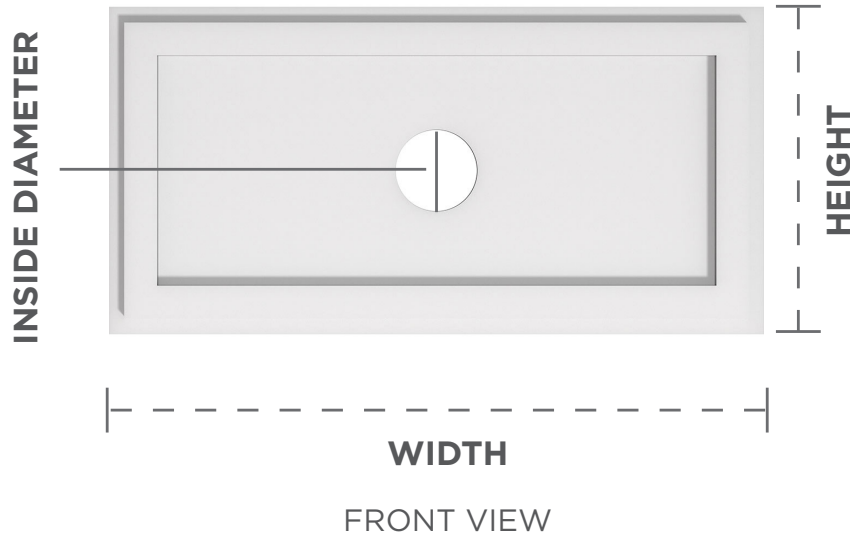

RECTANGLE PVC CONTEMPORARY CEILING MEDALLION

ITEM NO.

CMPRE

WIDTH
10" - 40"
HEIGHT
5" - 20"
INSIDE DIAMETER
0" - 7"
PROJECTION
1"

CONSTRUCTION: Expanded Cellular PVC

USAGE: Commercial or residential walls & ceilings. Suitable for areas exposed to water or for outdoor applications.

INSTALLATION: Glue and small brad nails. (See instruction guidelines.)

FINISHING: Can be primed, painted, or faux finished.