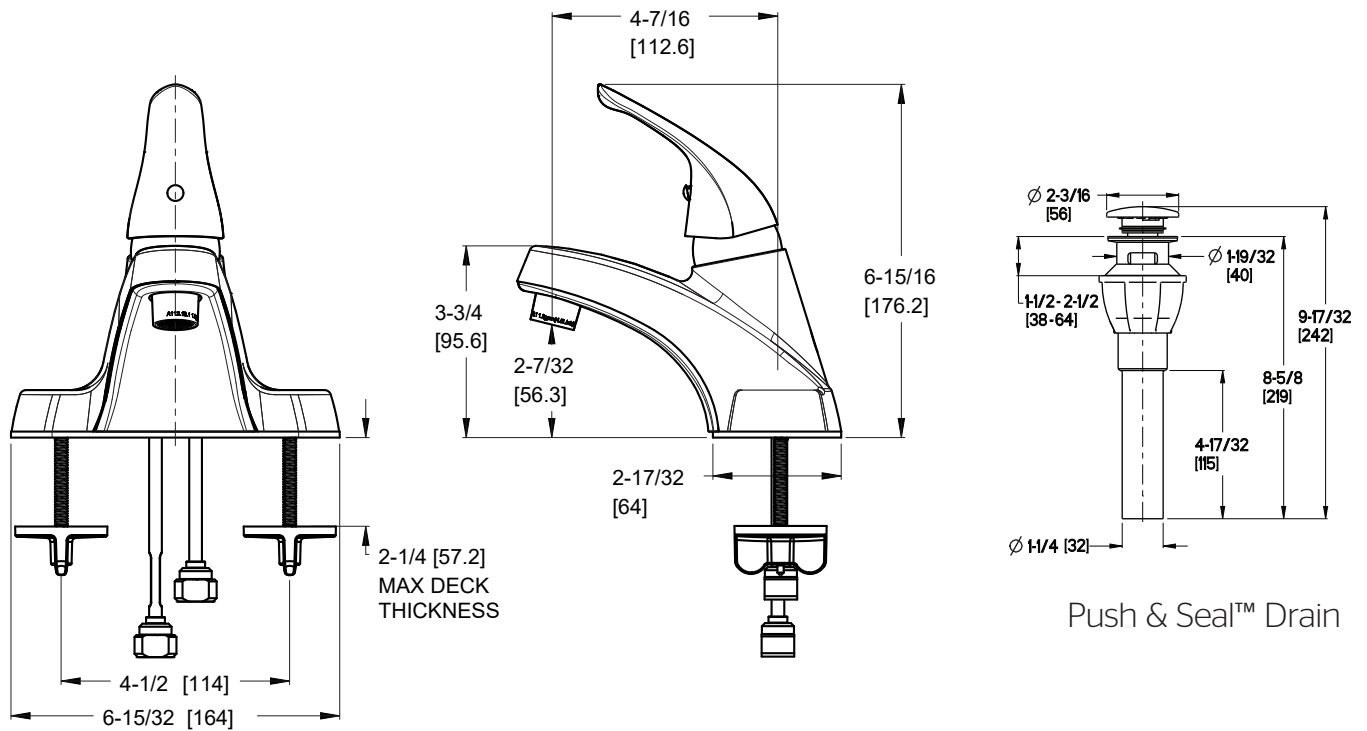

Pfirst Series™ Single Control Lavatory Faucet

- LG142-8000 Finish(C)
- LG142-800K Finish(K)
- LG142-800Y Finish(Y)

Specifications

- Single Handle
- 3-Hole Installation
- Stainless Steel Ball Valve

Features

- 1.2 GPM Flow Rate
- Metal Lever Handles
- Optional Copper Inlet Line Kit Included
- Push and Seal™ Drain
- Stainless Steel Ball Valve
- Limited Lifetime Warranty

Code Compliance

Pfister products are designed and manufactured in compliance with the following standards and codes:

- IAPMO Certified to ASME A112.18.1/CSA B125.1
- EPA WaterSense Certified
- NSF/ANSI/CAN61:Q≤1
- CEC Certified/CALGreen compliant
- ADA Compliant - ANSI A117.1 (Lever Handle Only)

Dimensions

Ø1 Min to Ø1-1/2 Max. Deck Hole Openings