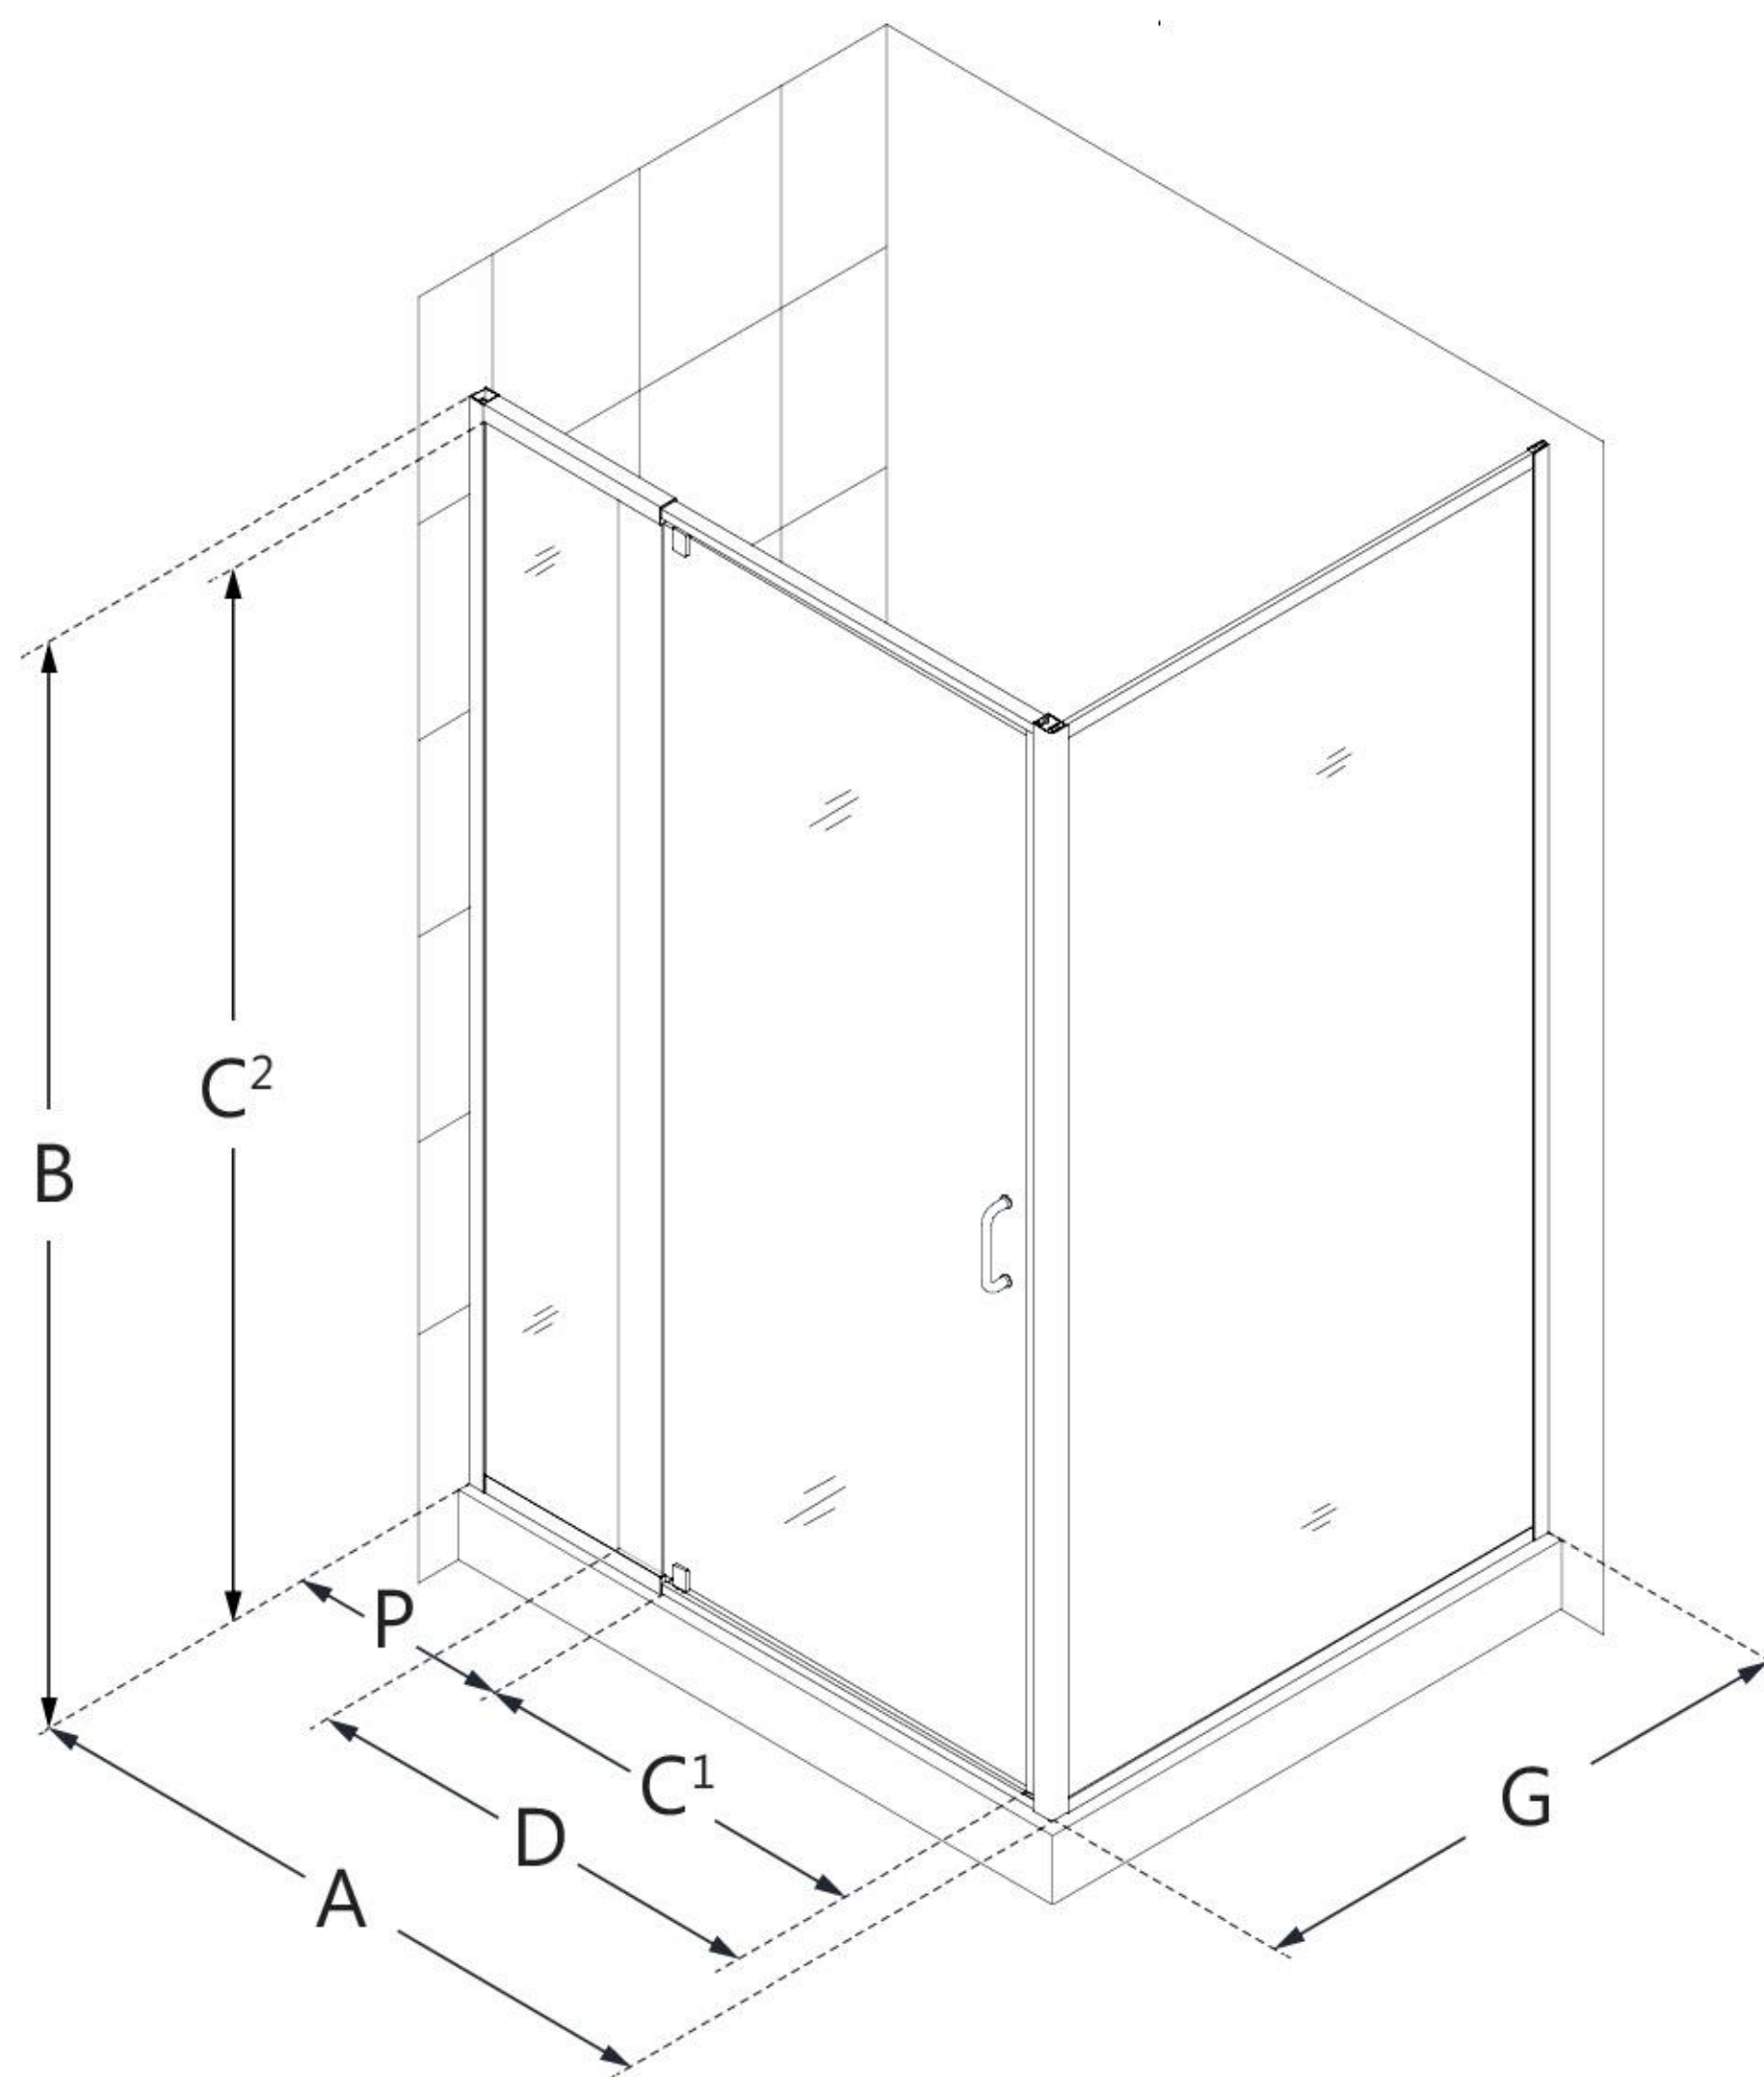

Dreamline Flex 40 in. D x 38-42 in. W x 72 in H Semi-Frameless Pivot Shower Enclosure

SHDR2240420RT
FLEX

CONFIGURATION DIMENSIONS:

A: MODEL WIDTH
38 - 42 in.

B: MODEL HEIGHT
72 in.

C: ACCESS WIDTH
22 7/8 in.

C2: ACCESS HEIGHT
70 11/16 in.

D: DOOR WIDTH
29 3/8 in.

G: RETURN PANEL WIDTH
40 in.

P: PIVOT PANEL WIDTH
18 3/8 in.

MATCHING SHOWER BASE
DLT-1042420

BASE OPTIONS
White, Biscuit (-22), Black (-88)

BASE DRAIN LOCATION
Corner