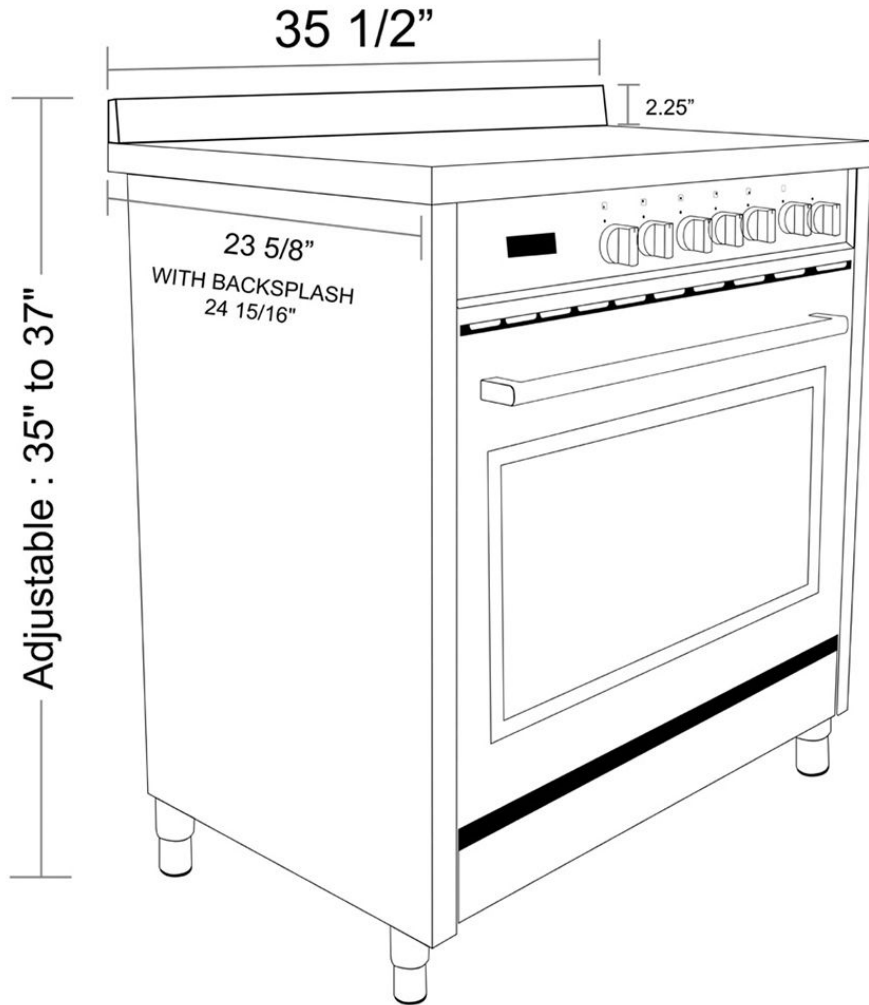

**COS-965AGFC**  
**36 IN. SINGLE OVEN**  
**GAS RANGE**

Overall Interior Oven Dimensions (WxDxH): 26.5" x 18" x 14"  
Usable Interior Oven Dimensions (WxDxH): 26.5" x 16.75" x 11.5"