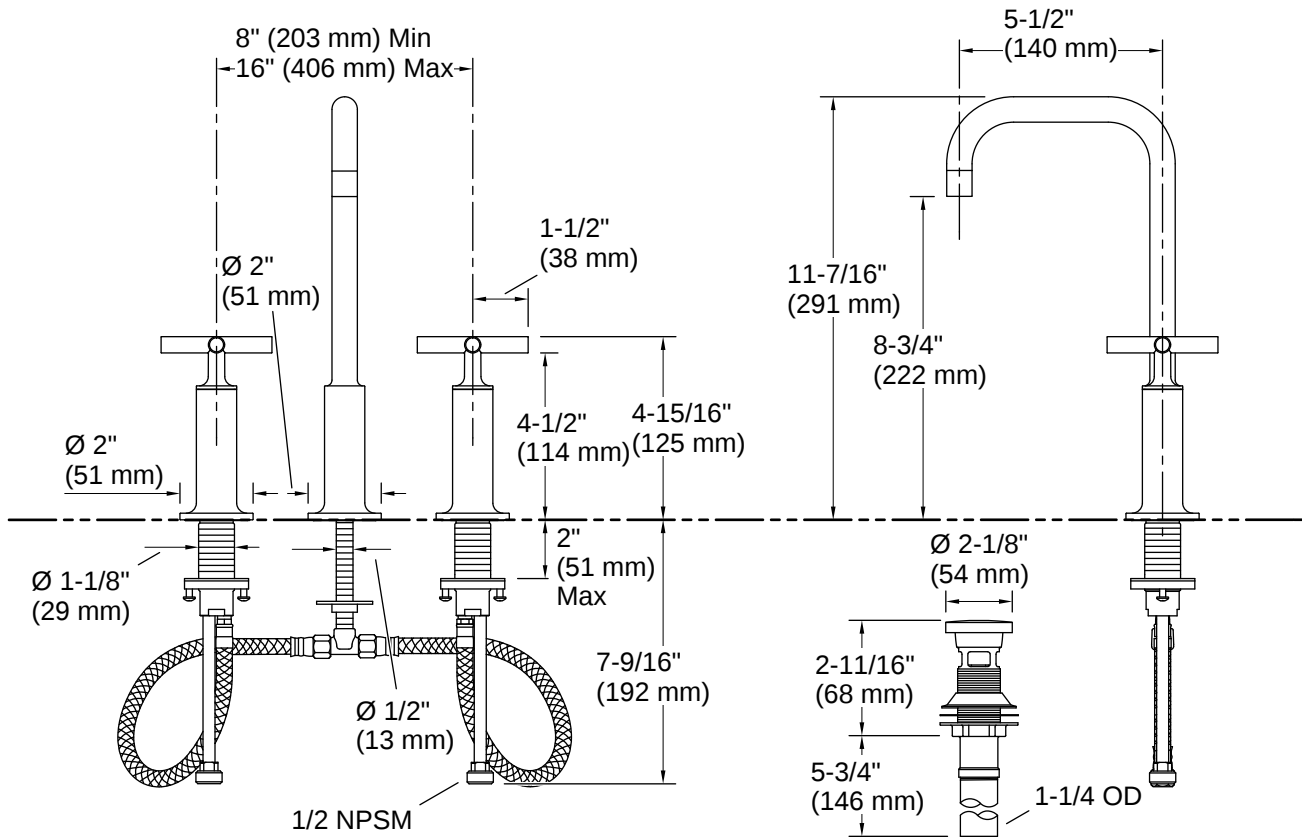

Installation

- For 8" - 16" (203 - 406 mm) centers

Installation Notes

Install this product according to the installation instructions.

ADA compliant for handles only.

ADA compliant when installed to the specific requirements of these regulations.