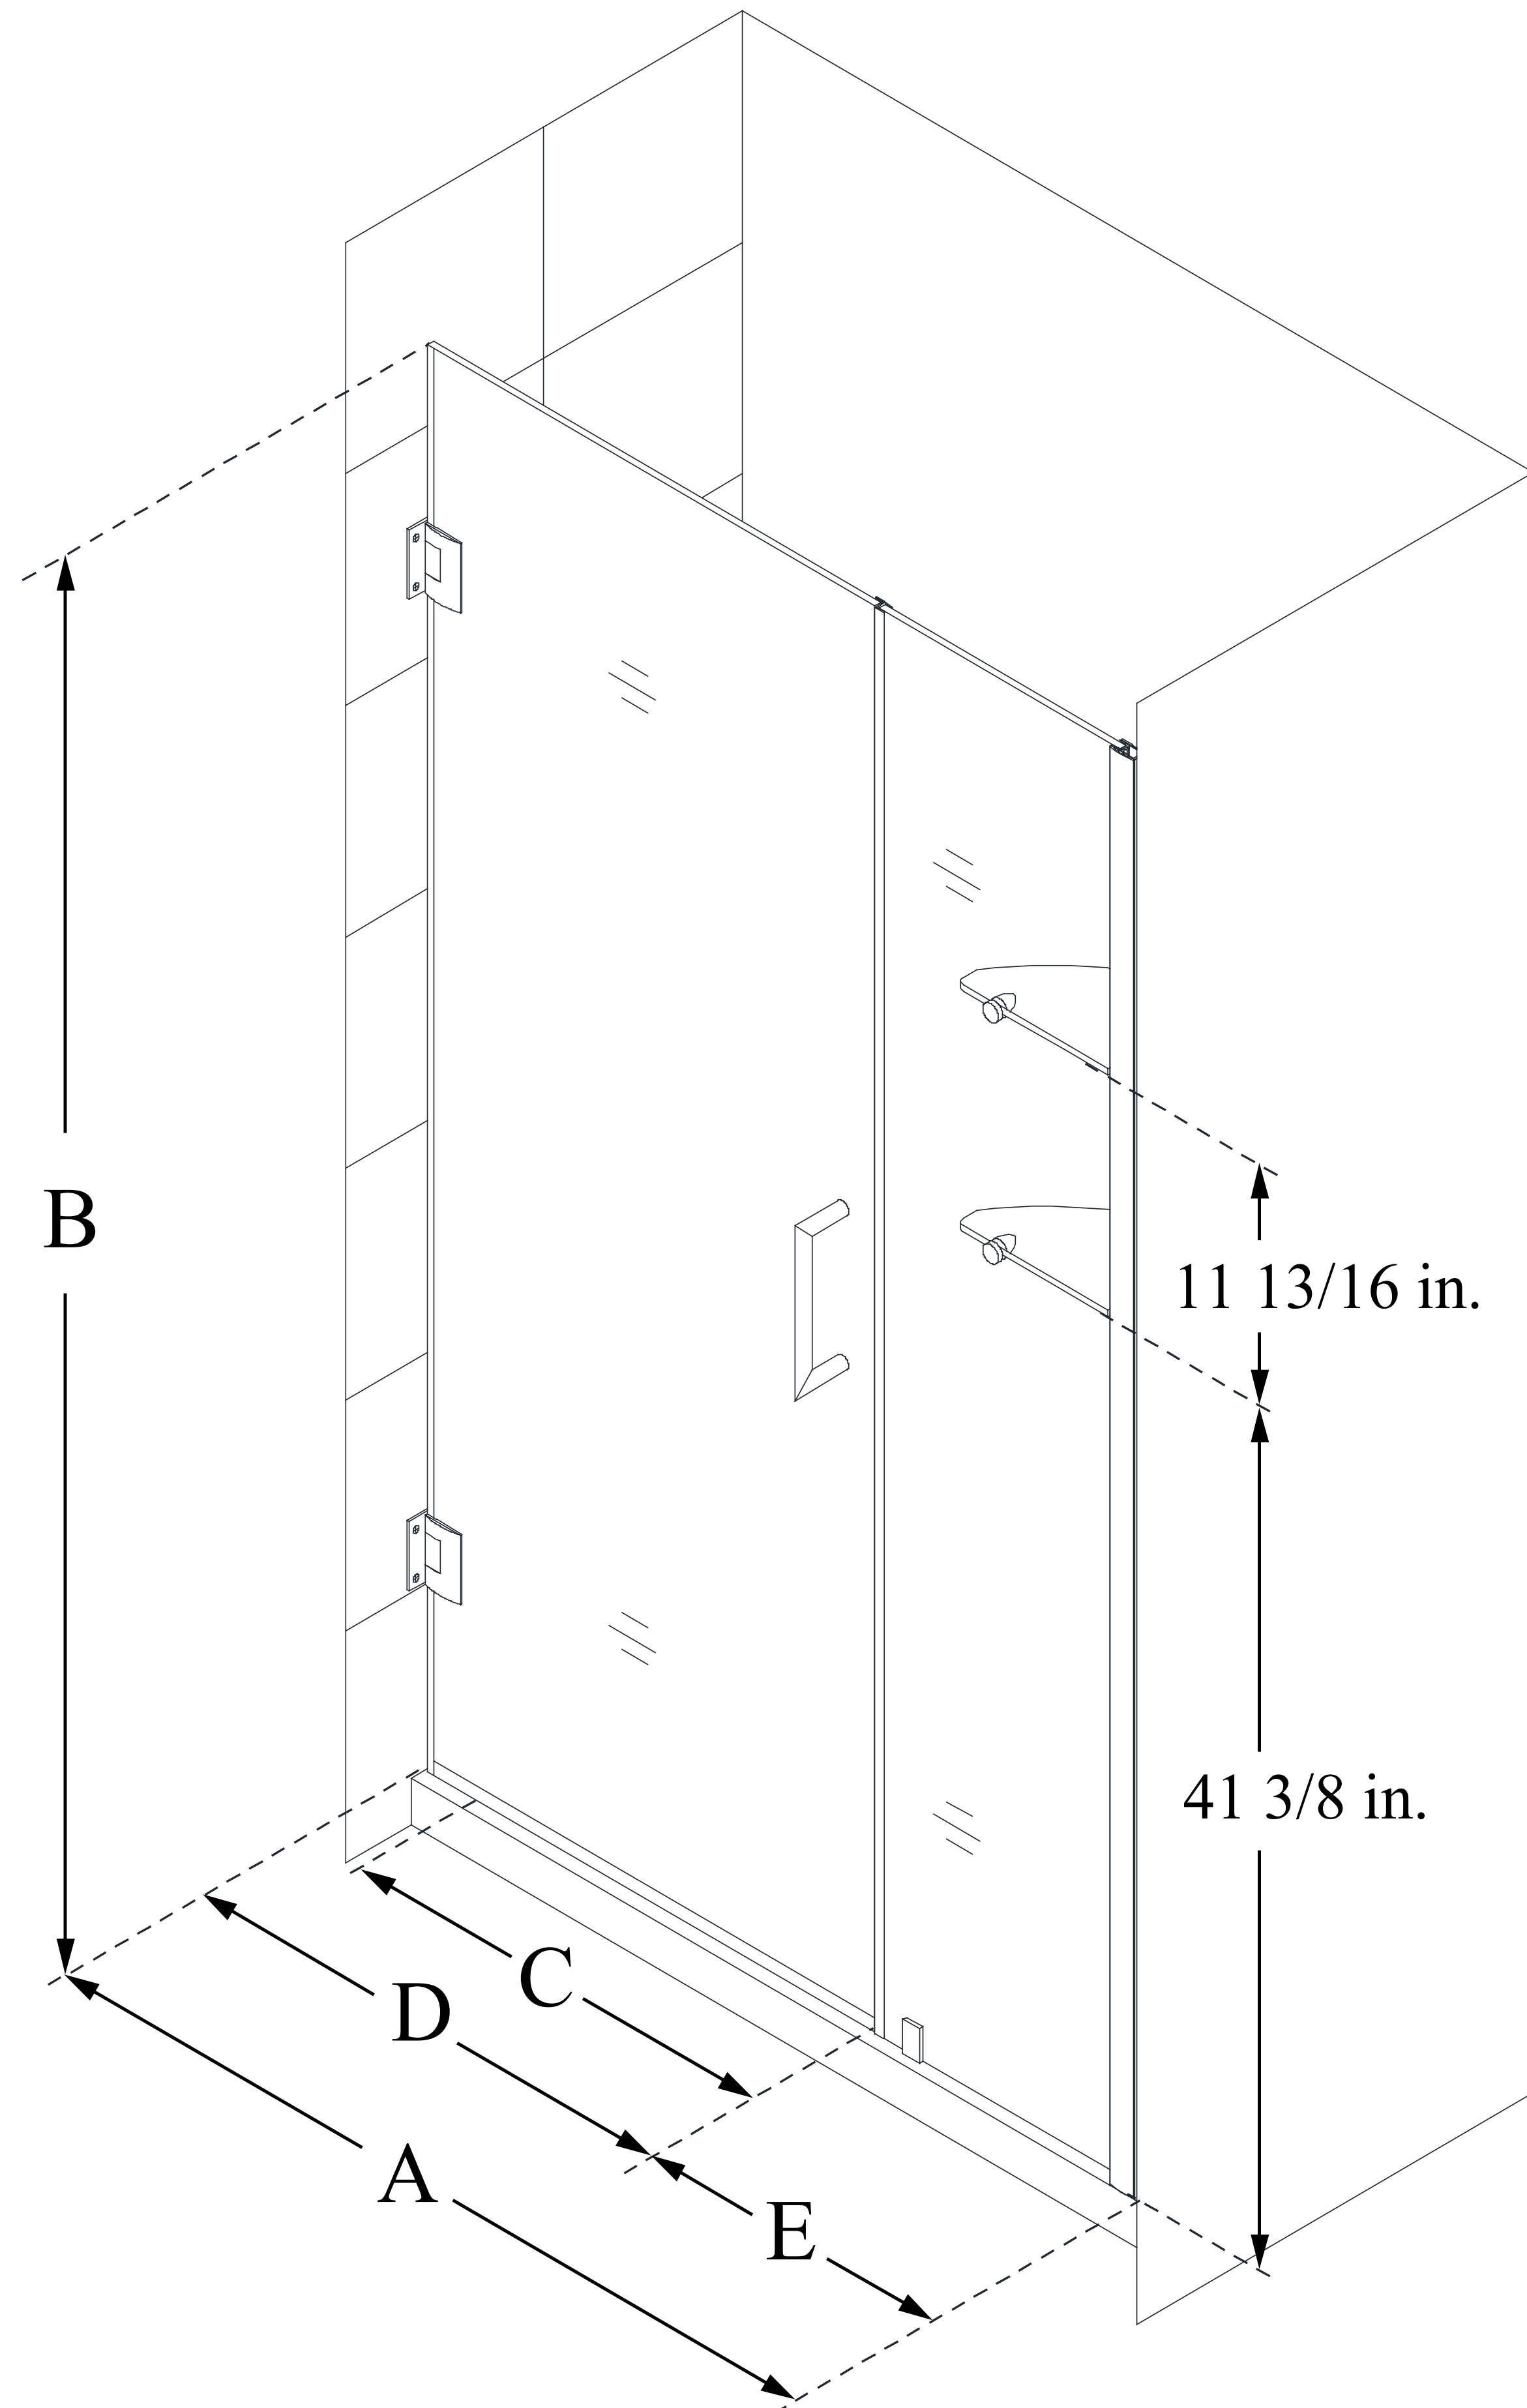

SHDR-20477210CS

UNIDOOR

DreamLine Unidoor 47-48 in. W x
72 in. H Frameless Hinged Shower
Door with Shelves, Clear Glass

SWING DOOR

**CONFIGURATION
DIMENSIONS:**

A: 47 - 48 in.

MODEL WIDTH

B: 72 in.

MODEL HEIGHT

C: 22 in.

ACCESS WIDTH

D: 23 in.

DOOR WIDTH

E: 24 in.

INLINE B PANEL WIDTH

DreamLine reserves the right to update or modify the hardware or materials pictured without prior notice for the purpose of product improvement and customer satisfaction.